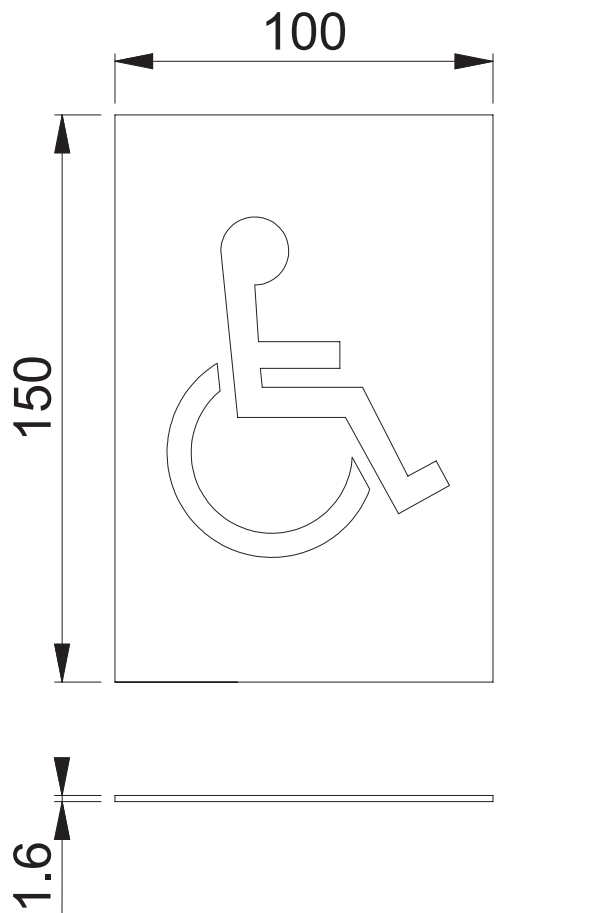

AR607D (Disabled Sign 100x150mm)

These documents are property of HOPPE (UK), Wolverhampton and are protected by both copyright and fair trade law. Any reproduction, reprint, copying, passing on to third parties and whichever use of these documents or parts thereof is prohibited, except with prior written consent of HOPPE.

Scale 1:2	Name J. Renhard	Date 23.02.15	Drawing No: c1522013e001	ARRONE The Complete Range
--------------	--------------------	------------------	-----------------------------	-------------------------------------