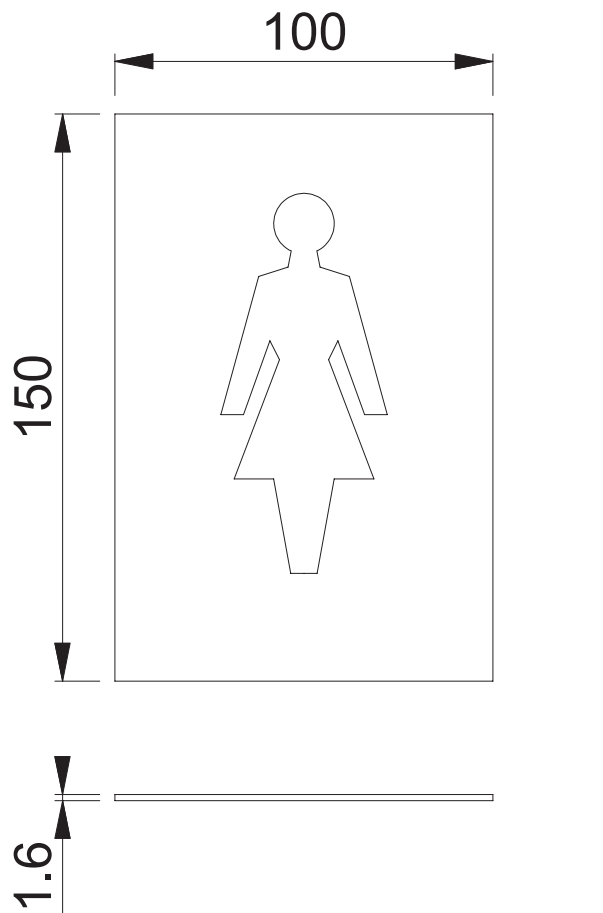

AR607F (Female Sign 100x150mm)

These documents are property of HOPPE (UK), Wolverhampton and are protected by both copyright and fair trade law. Any reproduction, reprint, copying, passing on to third parties and whichever use of these documents or parts thereof is prohibited, except with prior written consent of HOPPE.

Scale 1:2	Name J. Renhard	Date 23.02.15	Drawing No: c1522011e001	ARRONE The Complete Range
--------------	--------------------	------------------	-----------------------------	-------------------------------------