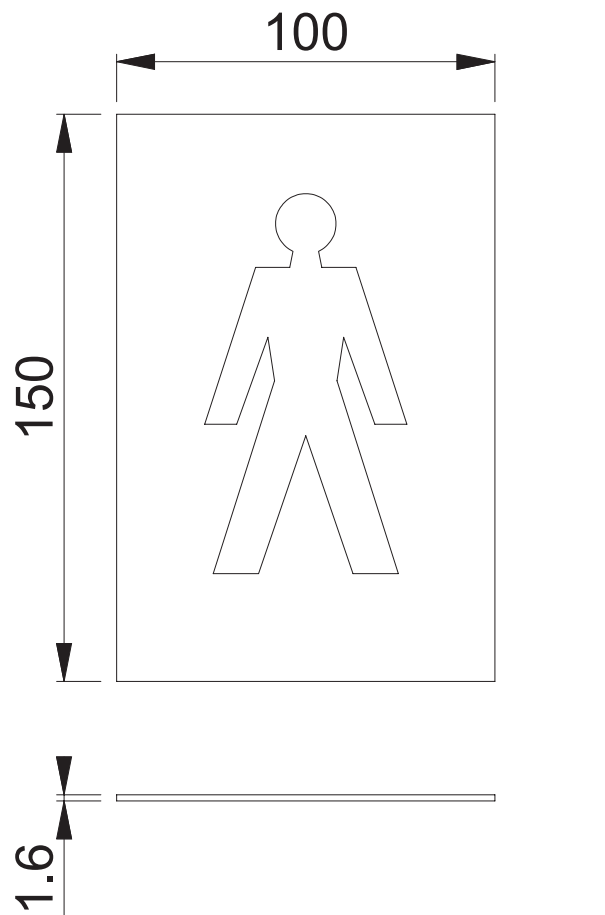

# AR607M (Male Sign 100x150mm)

These documents are property of HOPPE (UK), Wolverhampton and are protected by both copyright and fair trade law. Any reproduction, reprint, copying, passing on to third parties and whichever use of these documents or parts thereof is prohibited, except with prior written consent of HOPPE.

Scale 1:2	Name J. Renhard	Date 23.02.15	Drawing No: c1522012e001	<b>ARRONE</b> The Complete Range
--------------	--------------------	------------------	-----------------------------	-------------------------------------