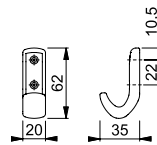

K676 (AR618)

HOPPE nylon coat hook:

- Fixing: visible, multi-purpose screws

Product ref.	Article description	Finish	Article no.
AR618-Y	Coat hook	F1004	624416
AR618-R	Coat hook	F3003	537570
AR618-CL	Coat hook	F3005	537587
AR618-CO	Coat hook	F5002	624423
AR618-MB	Coat hook	F5003	624430
AR618-V	Coat hook	F6016	624409
AR618-AG	Coat hook	F7016	3414882
AR618-DG	Coat hook	F7506	584277
AR618-DW	Coat hook	F9016	566242
AR618-E	Coat hook	F9017	584291

K690 (AR617A)

HOPPE nylon hat and coat hook:

- Fixing: visible, wood screws

Product ref.	Article description	Finish	Article no.
AR617A-Y	Hat and coat hook	F1004	622535
AR617A-R	Hat and coat hook	F3003	537655
AR617A-CL	Hat and coat hook	F3005	537662
AR617A-CO	Hat and coat hook	F5002	622542
AR617A-MB	Hat and coat hook	F5003	622559
AR617A-V	Hat and coat hook	F6016	622528
AR617A-AG	Hat and coat hook	F7016	3413943
AR617A-DG	Hat and coat hook	F7506	584390
AR617A-DW	Hat and coat hook	F9016	566228
AR617A-E	Hat and coat hook	F9017	584406