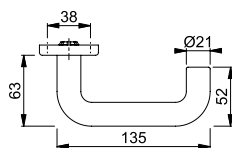

Paris - K138/15K (AR600)

duraplus®

HOPPE nylon handle set on rose without escutcheons for interior doors:

- Bearing: fixed/movable door handles, maintenance-free slide bearing
- Connection: HOPPE solid profile spindle
- Base: nylon
- Fixing: wood screws
- Special feature: door handles with steel cores
- Spring cassettes available to order (ID: 572809)
- Longer spindles available for doors above 47 mm thickness

Article description				F1004	F3003	F3005	F5002	P.U.	O.C.
				Article no.	Article no.	Article no.	Article no.		
Handle set on rose	38-47	8		8568348	585915	574360	568871	1	10

Article description				F5003	F6016	F7016	F7506	P.U.	O.C.
				Article no.	Article no.	Article no.	Article no.		
Handle set on rose	38-47	8		585922	585939	87133193	585953	1	10

Article description				F9016	F9017			P.U.	O.C.
				Article no.	Article no.				
Handle set on rose	38-47	8		585946	568864			1	10

Included in successful fire test to BS EN1634 part-1. Assessed for use on 30 minute timber fire doors.