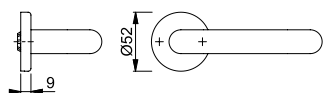

Paris - K138/15K (AR600)

duraplus®

HOPPE nylon handle set on rose without escutcheons for interior doors:

- Bearing: fixed/movable door handles, maintenance-free slide bearing
- Connection: HOPPE solid profile spindle
- Base: nylon
- Fixing: wood screws
- Special feature: door handles with steel cores
- Spring cassettes available to order (ID: 572809)
- Longer spindles available for doors above 47 mm thickness

Article description				F1004	F3003	F3005	F5002	P.U.	O.C.
				Article no.	Article no.	Article no.	Article no.		
Handle set on rose	38-47	8		8568348	585915	574360	568871	1	10

Article description				F5003	F6016	F7016	F7506	P.U.	O.C.
				Article no.	Article no.	Article no.	Article no.		
Handle set on rose	38-47	8		585922	585939	87133193	585953	1	10

Article description				F9016	F9017			P.U.	O.C.
				Article no.	Article no.				
Handle set on rose	38-47	8		585946	568864			1	10

Included in successful fire test to BS EN1634 part-1. Assessed for use on 30 minute timber fire doors.