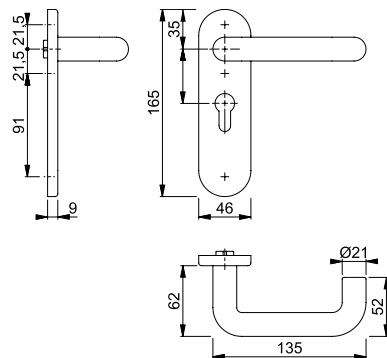

■ **Paris - K138/353K (AR600)**

duraplus®

HOPPE nylon handle set on short backplate for interior doors:

- Bearing: fixed/movable door handles, maintenance-free slide bearing
- Connection: HOPPE solid profile spindle
- Base: nylon
- Fixing: bolt through

Article description			Keyhole					P.U.	O.C.
				F1004 Article no.	F3003 Article no.	F3005 Article no.	F5002 Article no.		
Handle set on backplate	38-47	8	72	11570088	11570125	11570076	11570095	1	10
	45-49	8-5	78	11573533	11571391	11571330	11571366	1	10

Article description			Keyhole					P.U.	O.C.
				F5003 Article no.	F6016 Article no.	F7016 Article no.	F7506 Article no.		
Handle set on backplate	38-47	8	72	11570106	11570052	11570118	11570143	1	10
	45-49	8-5	78	11571378	11571317	11571385	11571421	1	10

Article description			Keyhole			P.U.	O.C.
				F9016 Article no.	F9017 Article no.		
Handle set on backplate	38-47	8	72	11570131	11570064	1	10
	45-49	8-5	78	11571408	11571329	1	10

72 mm lever on backplate included in a successful fire test to BS EN1634 part-1. Assessed for use on 30 minute fire doors.