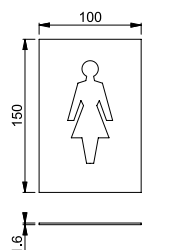

AR607D - Disabled WC

ARRONE nylon information sign:

- with pictogram
- 100 mm x 150 mm

Product ref.	Article description	Finish	Article no.
AR607D-Y	100 mm x 150 mm disabled sign	F1004	8508001
AR607D-R	100 mm x 150 mm disabled sign	F3003	8507980
AR607D-CL	100 mm x 150 mm disabled sign	F3005	8507931
AR607D-CO	100 mm x 150 mm disabled sign	F5002	8507938
AR607D-MB	100 mm x 150 mm disabled sign	F5003	8507973
AR607D-V	100 mm x 150 mm disabled sign	F6016	50001784
AR607D-AG	100 mm x 150 mm disabled sign	F7016	87132305
AR607D-DG	100 mm x 150 mm disabled sign	F7506	8507945
AR607D-DW	100 mm x 150 mm disabled sign	F9016	8507952
AR607D-E	100 mm x 150 mm disabled sign	F9017	8507959

AR607F - Female WC

ARRONE nylon information sign:

- with pictogram
- 100 mm x 150 mm

Product ref.	Article description	Finish	Article no.
AR607F-Y	100 mm x 150 mm female sign	F1004	8508078
AR607F-R	100 mm x 150 mm female sign	F3003	8508057
AR607F-CL	100 mm x 150 mm female sign	F3005	8508008
AR607F-CO	100 mm x 150 mm female sign	F5002	8508015
AR607F-MB	100 mm x 150 mm female sign	F5003	8508050
AR607F-V	100 mm x 150 mm female sign	F6016	8508071
AR607F-AG	100 mm x 150 mm female sign	F7016	87132312
AR607F-DG	100 mm x 150 mm female sign	F7506	8508022
AR607F-DW	100 mm x 150 mm female sign	F9016	8508029
AR607F-E	100 mm x 150 mm female sign	F9017	8508036

AR607M - Male WC

ARRONE nylon information sign:

- with pictogram
- 100 mm x 150 mm

Product ref.	Article description	Finish	Article no.
AR607M-Y	100 mm x 150 mm male sign	F1004	8508155
AR607M-R	100 mm x 150 mm male sign	F3003	8508134
AR607M-CL	100 mm x 150 mm male sign	F3005	8508085
AR607M-CO	100 mm x 150 mm male sign	F5002	8508092
AR607M-MB	100 mm x 150 mm male sign	F5003	8508127
AR607M-V	100 mm x 150 mm male sign	F6016	8508148
AR607M-AG	100 mm x 150 mm male sign	F7016	87132319
AR607M-DG	100 mm x 150 mm male sign	F7506	8508099
AR607M-DW	100 mm x 150 mm male sign	F9016	8508106
AR607M-E	100 mm x 150 mm male sign	F9017	8508113