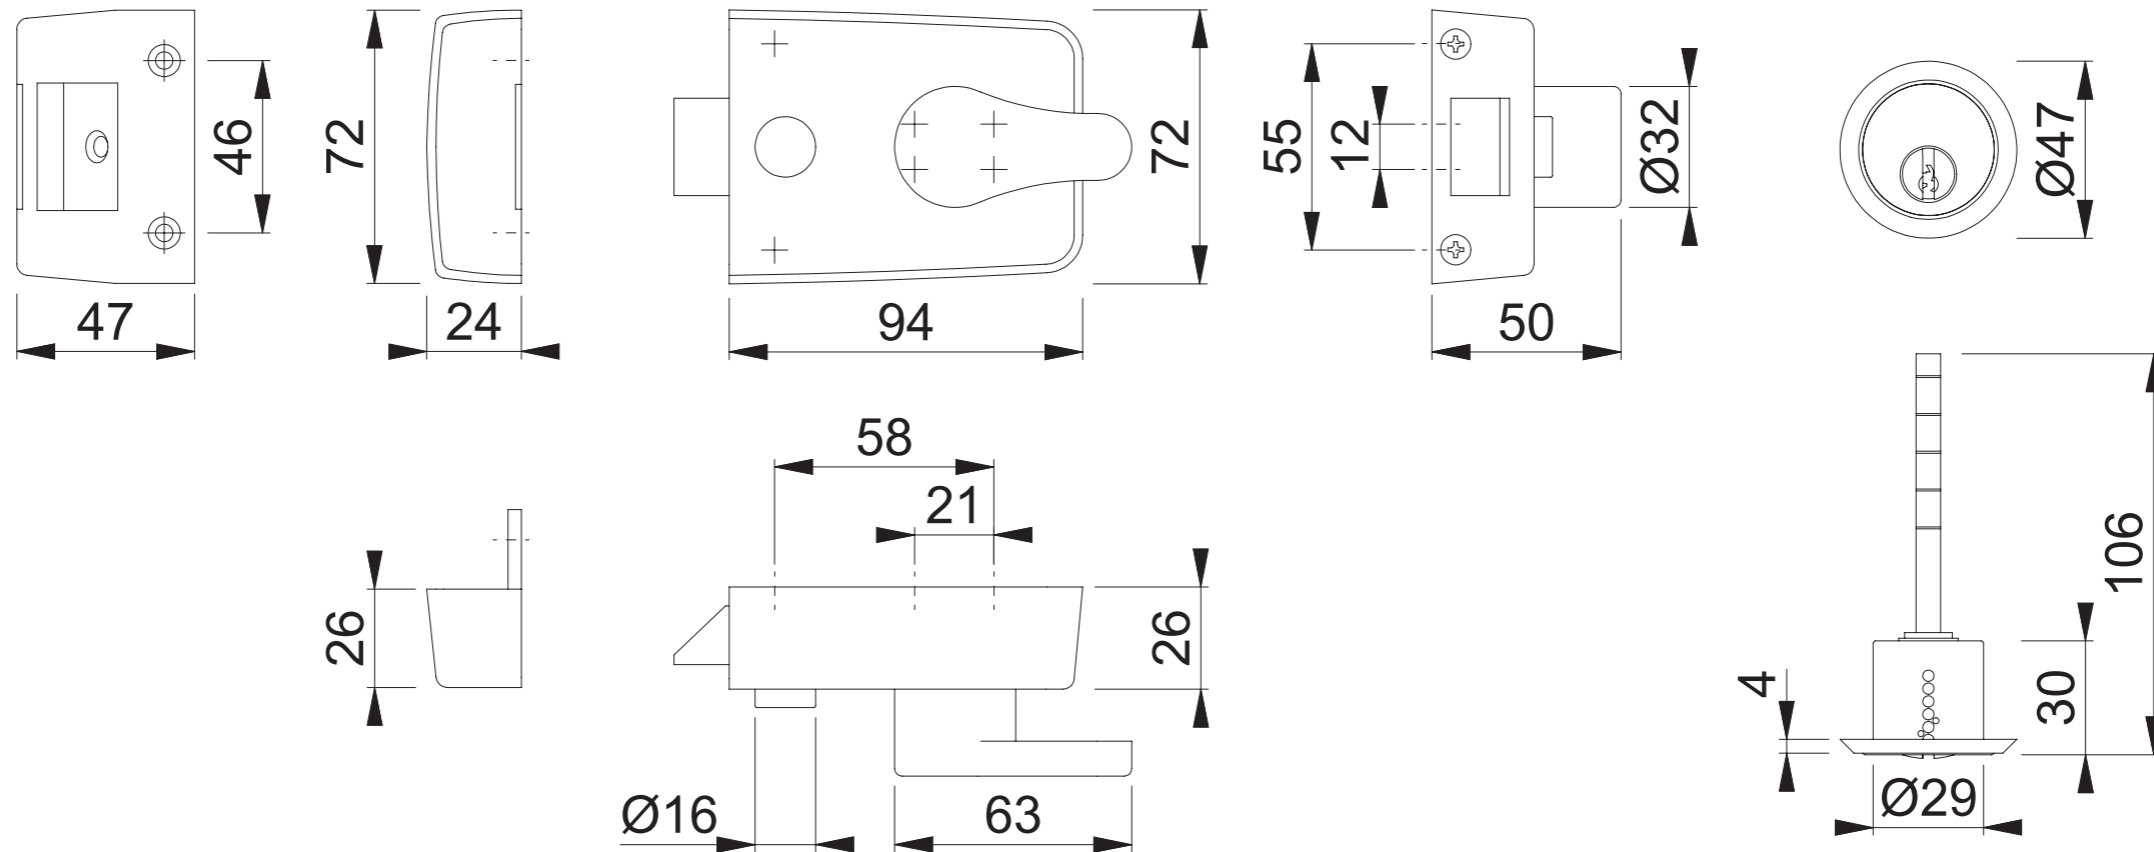

AR/M-840 (Standard Deadlocking Nightlatch)

These documents are property of HOPPE (UK) LTD, Standeford, Wolverhampton and are protected by both copyright and fair trade law. Any reproduction, reprint, copying, passing on to third parties and whichever use of these documents or parts thereof is prohibited, except with prior written consent of HOPPE.

Scale 1:2	Drawn by J.Renhard	Date 13.05.15	Drawing No. c0192025z000	ARRONE® The Complete Range
--------------	-----------------------	------------------	-----------------------------	--------------------------------------