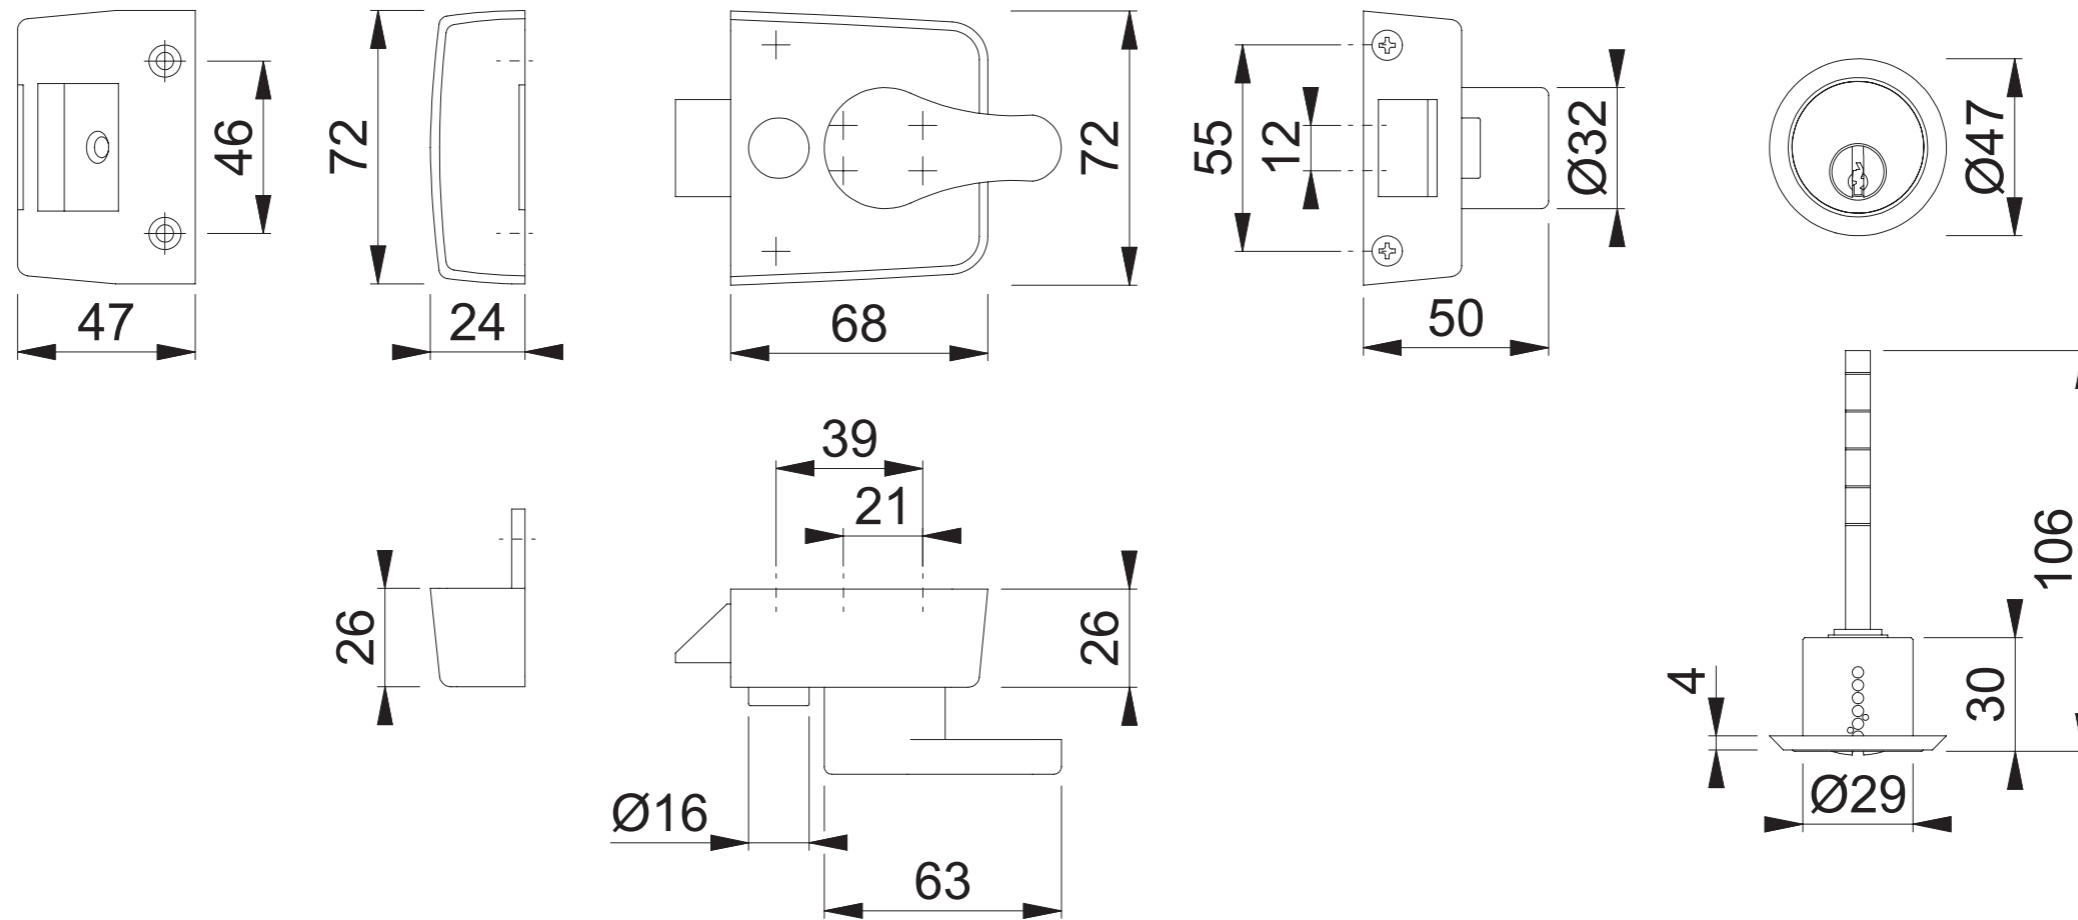

# AR/M-845 (Narrow Deadlocking Nightlatch)

These documents are property of HOPPE (UK) LTD, Standeford, Wolverhampton and are protected by both copyright and fair trade law. Any reproduction, reprint, copying, passing on to third parties and whichever use of these documents or parts thereof is prohibited, except with prior written consent of HOPPE.

Scale 1:2	Drawn by J.Renhard	Date 14.05.15	Drawing No. c0192026z000	<b>ARRONE</b> The Complete Range
--------------	-----------------------	------------------	-----------------------------	-------------------------------------