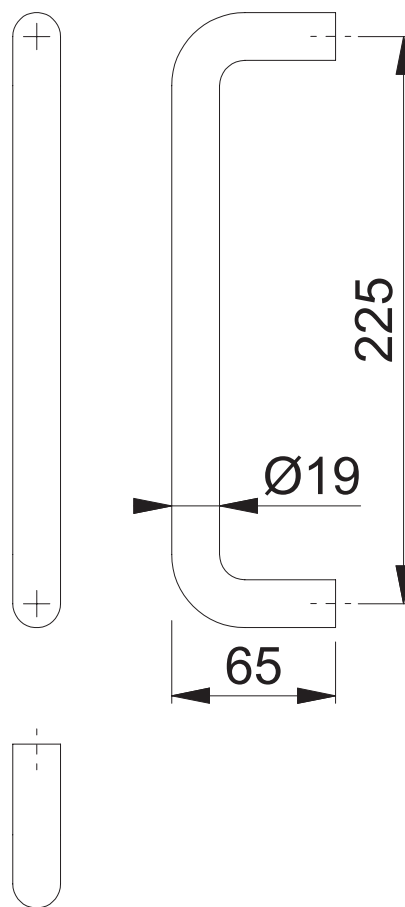

AR203/225BF (225mm Bolt Through Fix Pull Handle)

These documents are property of HOPPE (UK), Wolverhampton and are protected by both copyright and fair trade law. Any reproduction, reprint, copying, passing on to third parties and whichever use of these documents or parts thereof is prohibited, except with prior written consent of HOPPE.

Scale
1:3

Name
J. Renhard

Date
11.02.15

Drawing No:

c1382066e000

ARRONE
The Complete Range