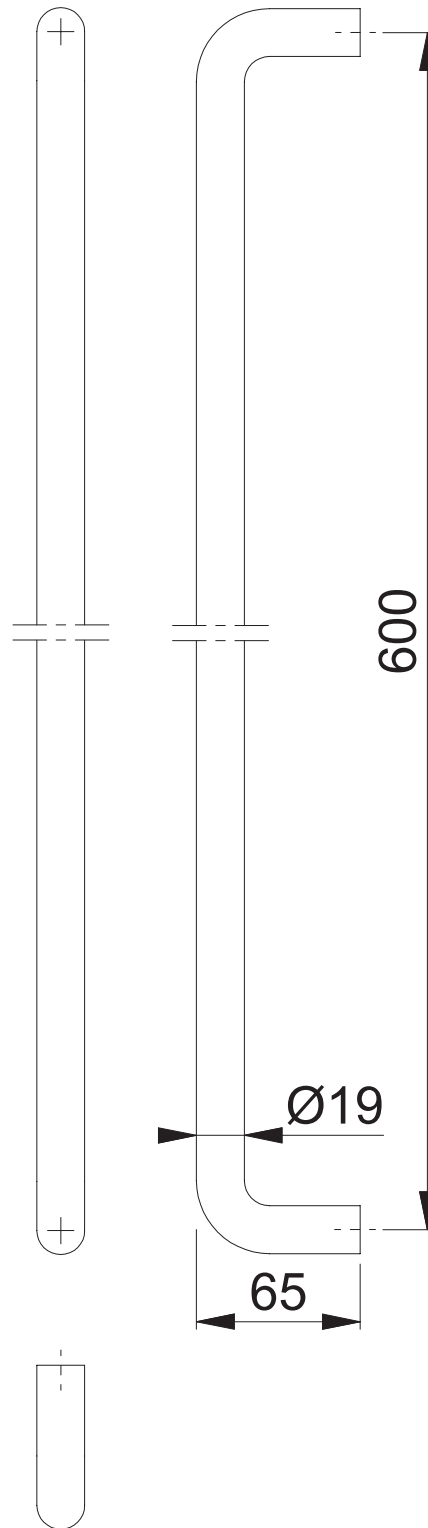

AR203/600BF (600mm Bolt Through Fix Pull Handle)

These documents are property of HOPPE (UK), Wolverhampton and are protected by both copyright and fair trade law. Any reproduction, reprint, copying, passing on to third parties and whichever use of these documents or parts thereof is prohibited, except with prior written consent of HOPPE.

Scale
1:3

Name
J. Renhard

Date
12.02.15

Drawing No:

c1382069e000

ARRONE
The Complete Range