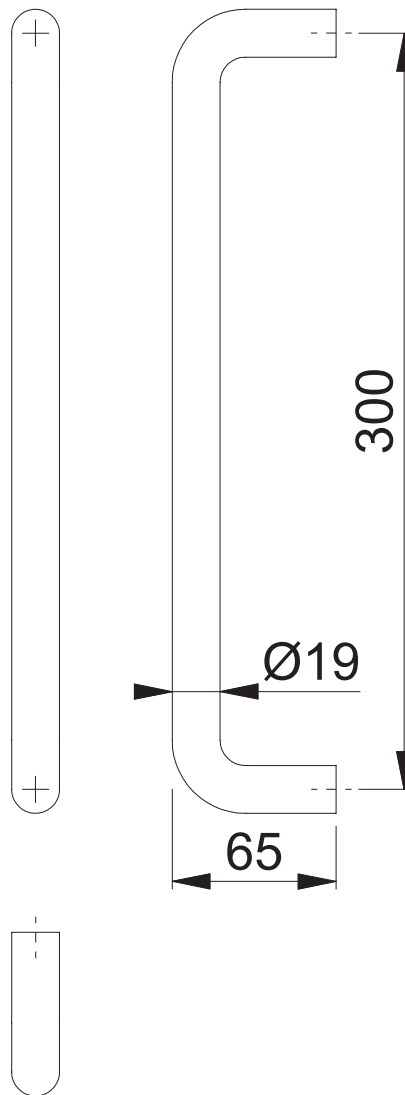

AR204/300BB (300mm Back-to-Back Fix Pull Handle)

These documents are property of HOPPE (UK), Wolverhampton and are protected by both copyright and fair trade law. Any reproduction, reprint, copying, passing on to third parties and whichever use of these documents or parts thereof is prohibited, except with prior written consent of HOPPE.

Scale 1:3	Name J. Renhard	Date 11.02.15	Drawing No: c1382072e000	ARRONE The Complete Range
--------------	--------------------	------------------	-----------------------------	-------------------------------------