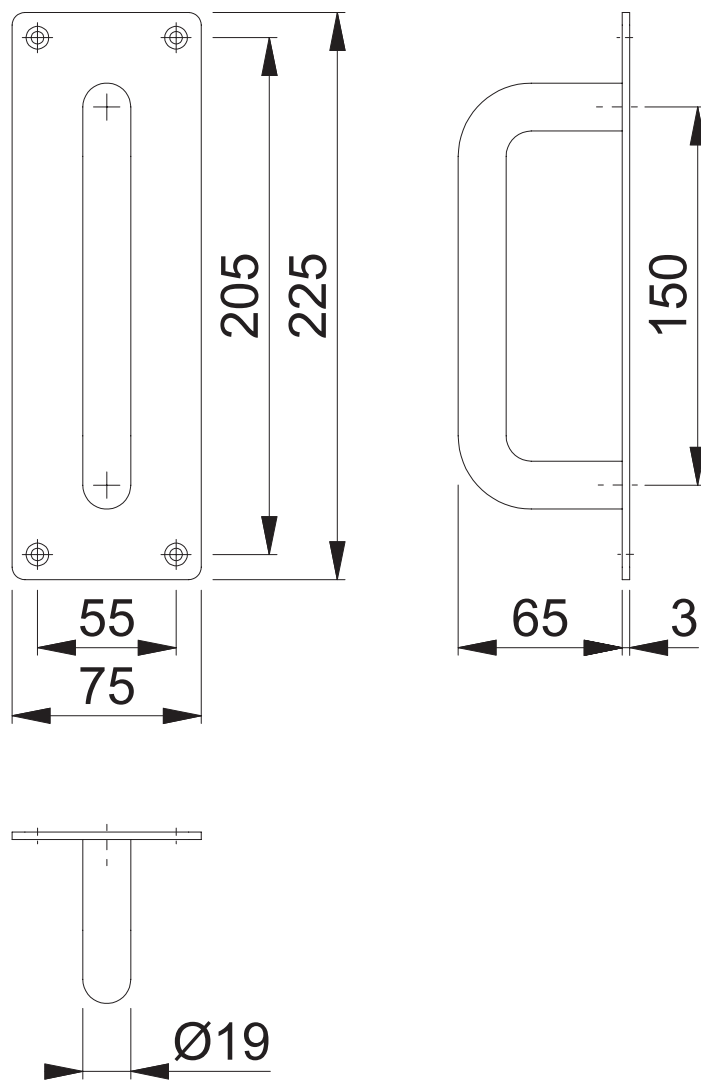

AR205/150FF-P (150mm Face Fix Pull Handle on Plate)

These documents are property of HOPPE (UK), Wolverhampton and are protected by both copyright and fair trade law. Any reproduction, reprint, copying, passing on to third parties and whichever use of these documents or parts thereof is prohibited, except with prior written consent of HOPPE.

Scale
1:3

Name
J. Renhard

Date
12.02.15

Drawing No:

c1382125g001

ARRONE
The Complete Range