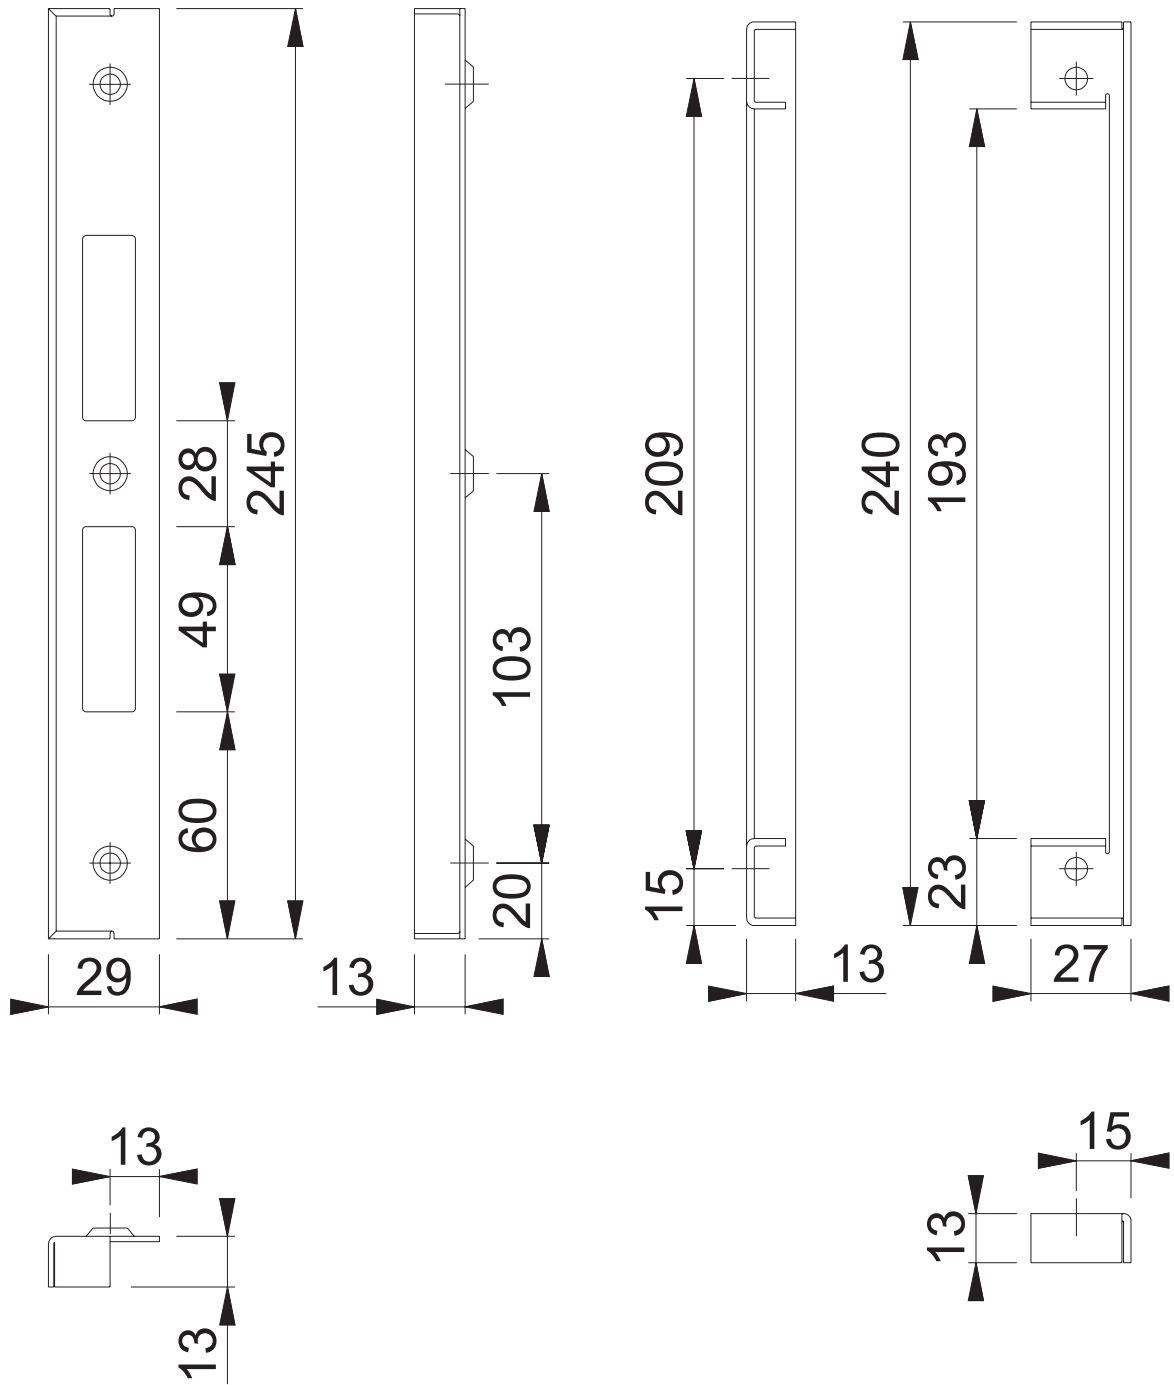

AR91/81-D-13 (72mm Lock Rebate Set)

These documents are property of HOPPE (UK), Wolverhampton and are protected by both copyright and fair trade law. Any reproduction, reprint, copying, passing on to third parties and whichever use of these documents or parts thereof is prohibited, except with prior written consent of HOPPE.

Scale 1:2	Name N.A.Taylor	Date 24.10.2016	Drawing No: c7012012g001 L400	ARRONE The Complete Range
--------------	--------------------	--------------------	----------------------------------	-------------------------------------