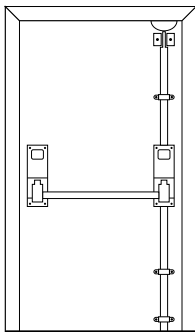

### Application

- Suitable for single or double doors with plain meeting stiles. Suitable for single doors up to 2440mm height x 1220mm wide (extended top shoots available).
- SUITABLE FOR USE IN OPEN PUBLIC AREAS (in accordance with BS EN1125: 1997)
- Please note: For double NON rebated plain edge doors fit 2 x AR880