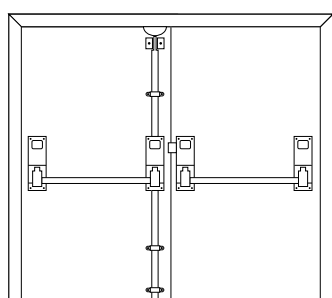

ARRONE® Panic & Emergency Exit Hardware

ARRONE® AR888 Combination Unit for Double Rebated Doors

Application

- To be used on double rebated door sets with each single door leaf up to 2440mm high x 1220mm wide. SUITABLE FOR USE IN OPEN PUBLIC AREAS (in accordance with BS EN1125: 1997)

CE Marked: Declaration of conformity available on request

Comprises

- AR880 single panic bolt
- AR882 reversible panic latch
- AR887 double door striking plate
- "Push Bar To Open" signage
- For full product details please refer to the individual product pages in this brochure.