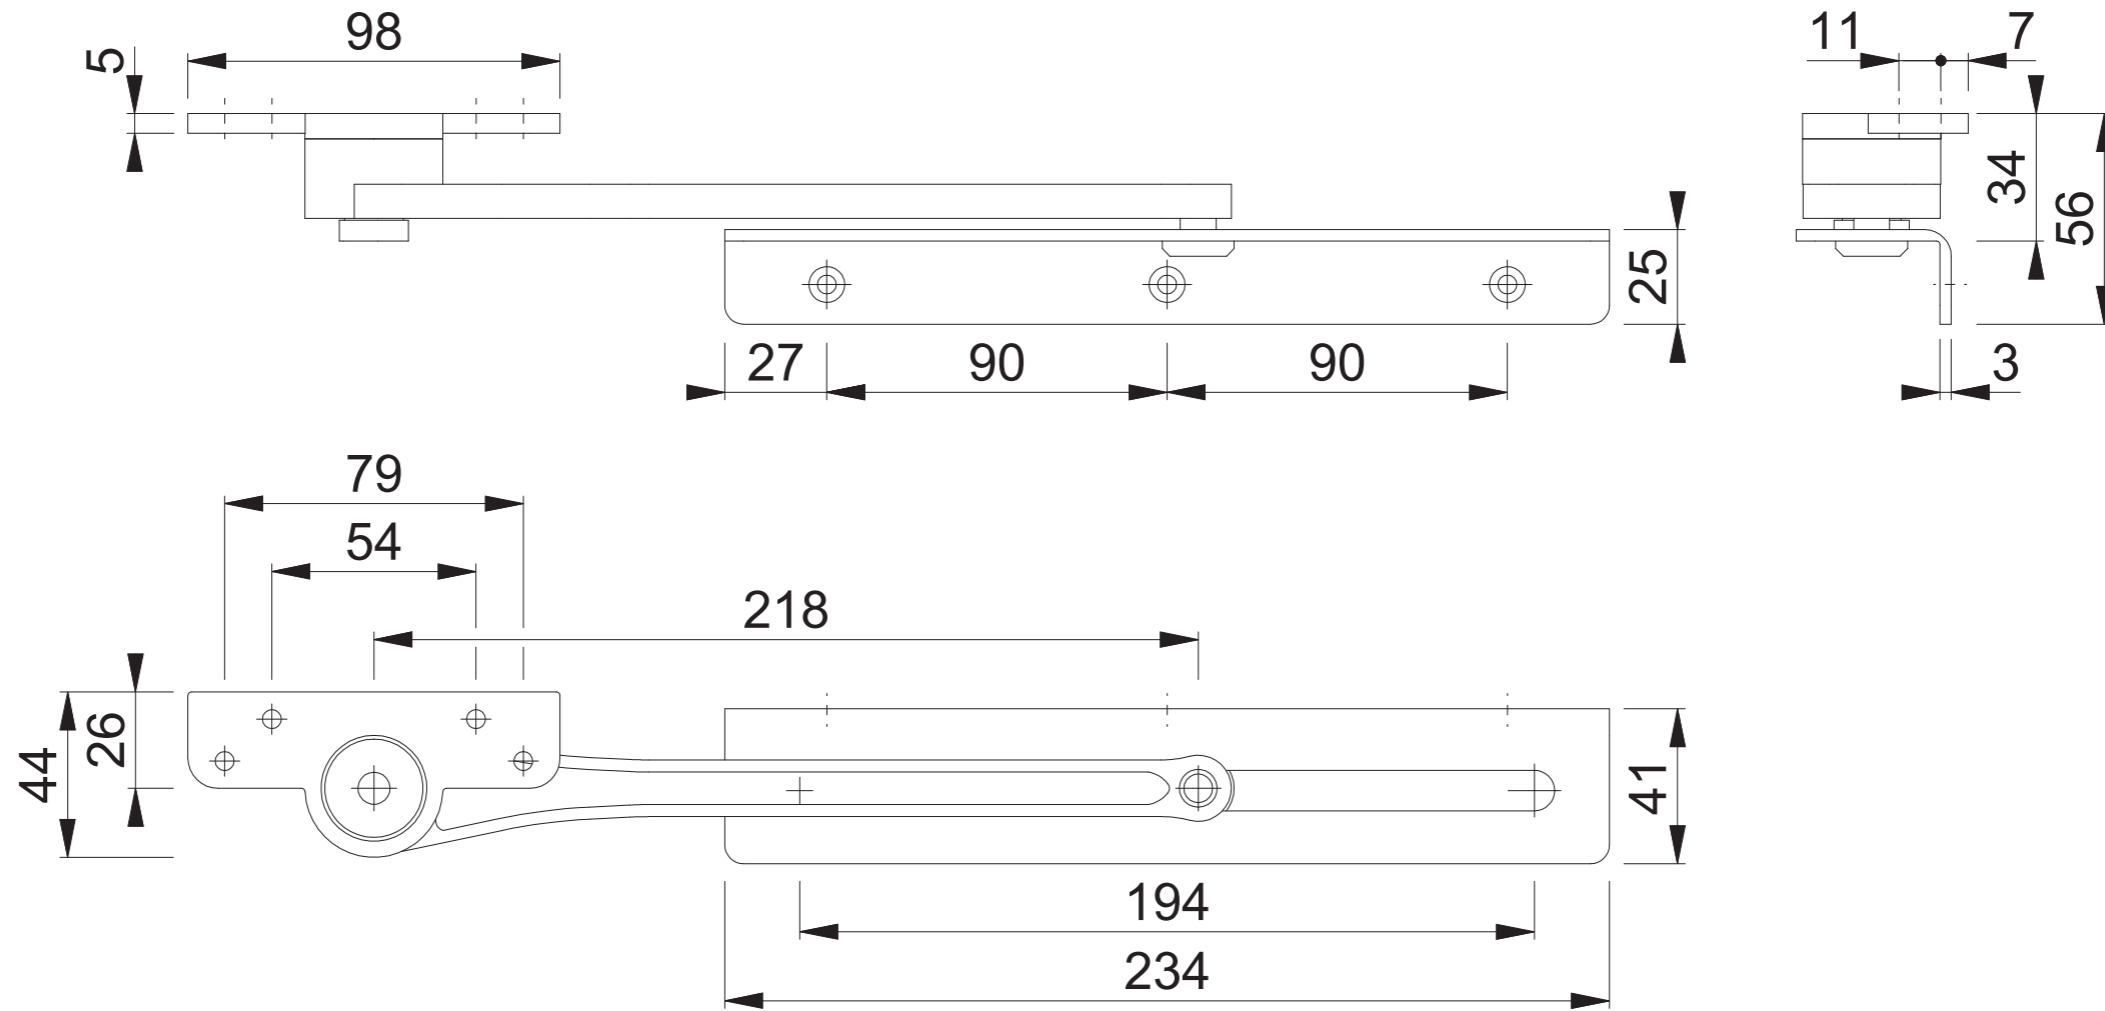

# AR891 (Door Limiting Stay)

These documents are property of HOPPE (UK) LTD, Standeford, Wolverhampton and are protected by both copyright and fair trade law. Any reproduction, reprint, copying, passing on to third parties and whichever use of these documents or parts thereof is prohibited, except with prior written consent of HOPPE.

Scale 1:2	Drawn by J.Renhard	Date 08.04.15	Drawing No. c0632023g001	<b>ARRONE</b> The Complete Range
--------------	-----------------------	------------------	-----------------------------	-------------------------------------