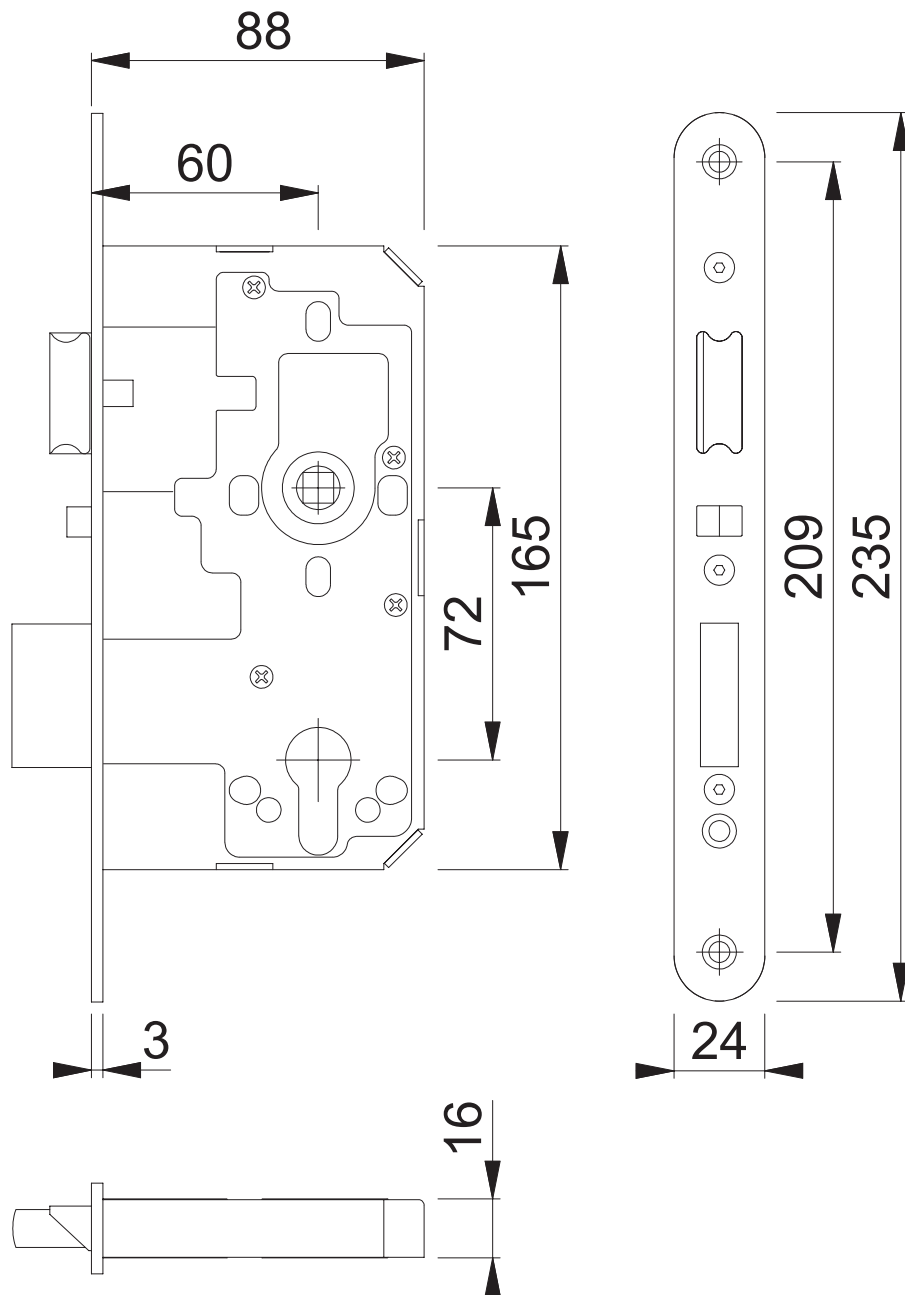

AR915-R-60 (72mm Mortise Apartment lock case)

These documents are property of HOPPE (UK), Wolverhampton and are protected by both copyright and fair trade law. Any reproduction, reprint, copying, passing on to third parties and whichever use of these documents or parts thereof is prohibited, except with prior written consent of HOPPE.

Scale 1:2	Name J. Renhard	Date 21.01.15	Drawing No: c0802031z000	ARRONE [®] The complete range.
--------------	--------------------	------------------	-----------------------------	---