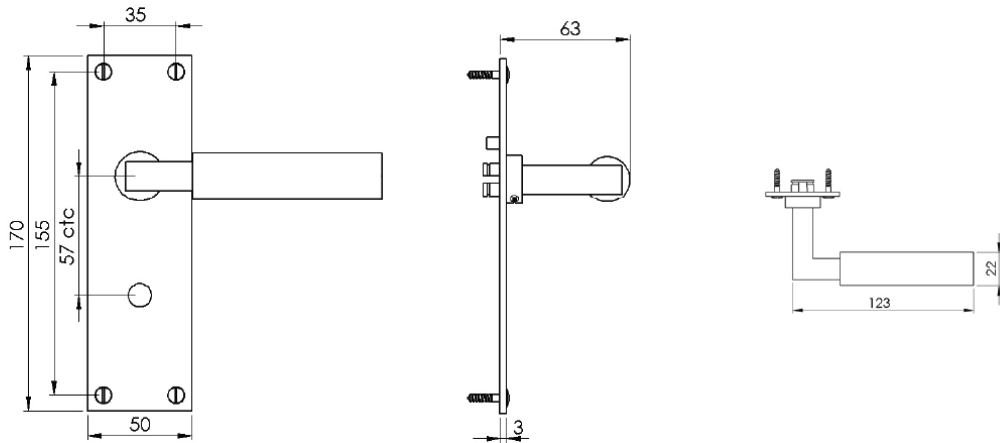

BAUHAUS LOW PROFILE BATHROOM/CLOAKROOM HANDLE WITH PRIVACY TURN

INSIDE VIEW
With thumbturn.

OUTSIDE VIEW
With slotted release.
Used to open door in emergency.

This bathroom handle is suitable for use with most U.K. bathroom locks with a 57mm CTC.
For a new door installation we would recommend using our York bathroom locks from the list below.

2x 2.5 & 2 mm Allen key :
Used to fasten handle & thumbturn

Spindle : 7.8mm x 68mm - 1pc.

8x Brass wood Screw and 1x Iron screw
Fasten the Brass Screw into the Pilot hole

BATHROOM LOCKS
(not Included, must be ordered separately)

Box Contains	①	②	③	④	⑤
	Pair of lever handles	1x Thumbturn & release	1x 68mm spindle suitable for 35mm & 45mm thick door	2x Allen key	8x Brass wood screws 1x Iron screw

M Marcus Ltd., Dudley

Product Code