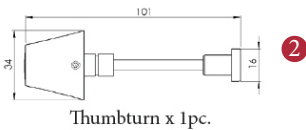

BAUHAUS LOW PROFILE BATHROOM/CLOAKROOM HANDLE WITH PRIVACY TURN

INSIDE VIEW
With thumbturn.

OUTSIDE VIEW
With slotted release.
Used to open door in emergency.

This bathroom handle is suitable for use with most U.K. bathroom locks with a 57mm CTC.
For a new door installation we would recommend using our York bathroom locks from the list below.

2x 2.5 & 2 mm Allen key :
Used to fasten handle & thumbturn

Spindle : 7.8mm x 68mm - 1pc.

8x Brass wood Screw and 1x Iron screw
Fasten the Brass Screw into the Pilot hole

BATHROOM LOCKS
(not Included, must be ordered separately)

Box Contains	①	②	③	④	⑤
	Pair of lever handles	1x Thumbturn & release	1x 68mm spindle suitable for 35mm & 45mm thick door	2x Allen key	8x Brass wood screws 1x Iron screw

M Marcus Ltd., Dudley

Product Code