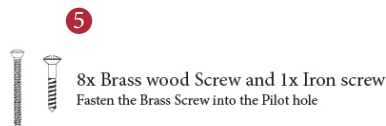

BAUHAUS LOW PROFILE BATHROOM/CLOAKROOM HANDLE WITH PRIVACY TURN

INSIDE VIEW
With thumbturn.

OUTSIDE VIEW
With slotted release.
Used to open door in emergency.

This bathroom handle is suitable for use with most U.K. bathroom locks with a 57mm CTC.
For a new door installation we would recommend using our York bathroom locks from the list below.

2x 2.5 & 2 mm Allen key :
Used to fasten handle & thumbturn

Spindle : 7.8mm x 68mm - 1pc.

8x Brass wood Screw and 1x Iron screw
Fasten the Brass Screw into the Pilot hole

BATHROOM LOCKS
(not Included, must be ordered separately)

Box Contains	①	②	③	④	⑤
	Pair of lever handles	1x Thumbturn & release	1x 68mm spindle suitable for 35mm & 45mm thick door	2x Allen key	8x Brass wood screws 1x Iron screw

M Marcus Ltd., Dudley

Product Code