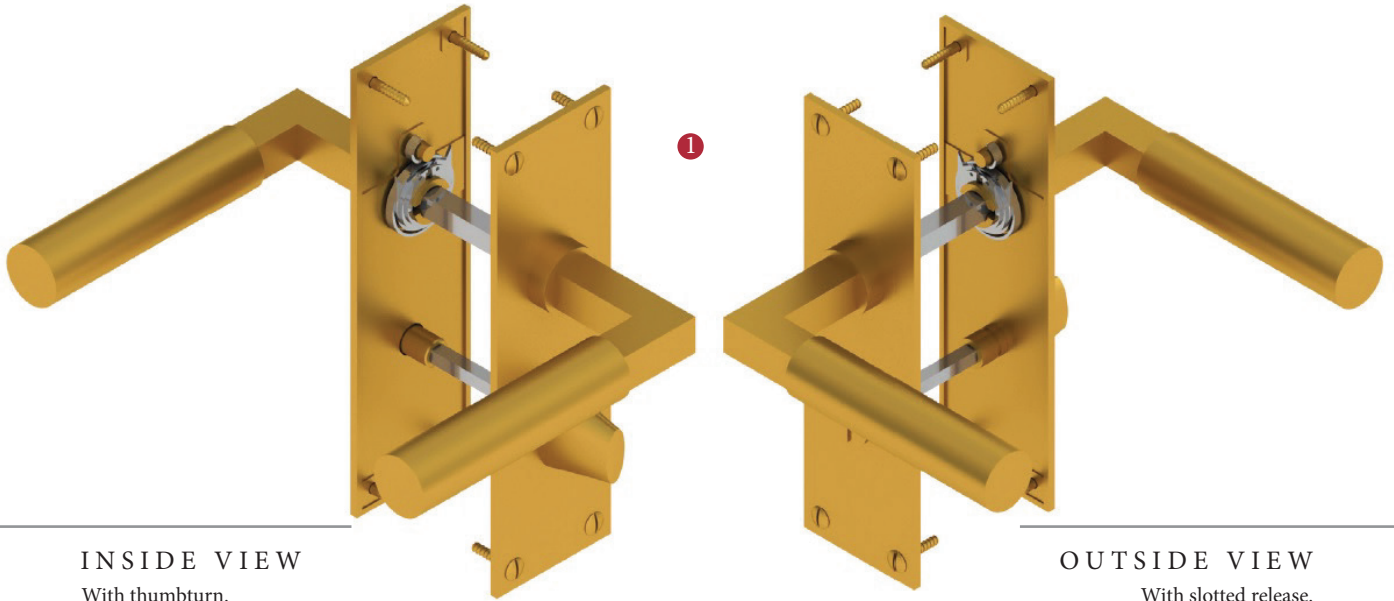

BAUHAUS LOW PROFILE BATHROOM/CLOAKROOM HANDLE WITH PRIVACY TURN

INSIDE VIEW
With thumbturn.

OUTSIDE VIEW
With slotted release.
Used to open door in emergency.

This bathroom handle is suitable for use with most U.K. bathroom locks with a 57mm CTC.
For a new door installation we would recommend using our York bathroom locks from the list below.

2x 2.5 & 2 mm Allen key :
Used to fasten handle & thumbturn

Spindle : 7.8mm x 68mm - 1pc.

8x Brass wood Screw and 1x Iron screw
Fasten the Brass Screw into the Pilot hole

BATHROOM LOCKS
(not Included, must be ordered separately)

Box Contains	①	②	③	④	⑤
	Pair of lever handles	1x Thumbturn & release	1x 68mm spindle suitable for 35mm & 45mm thick door	2x Allen key	8x Brass wood screws 1x Iron screw

M Marcus Ltd., Dudley

Product Code