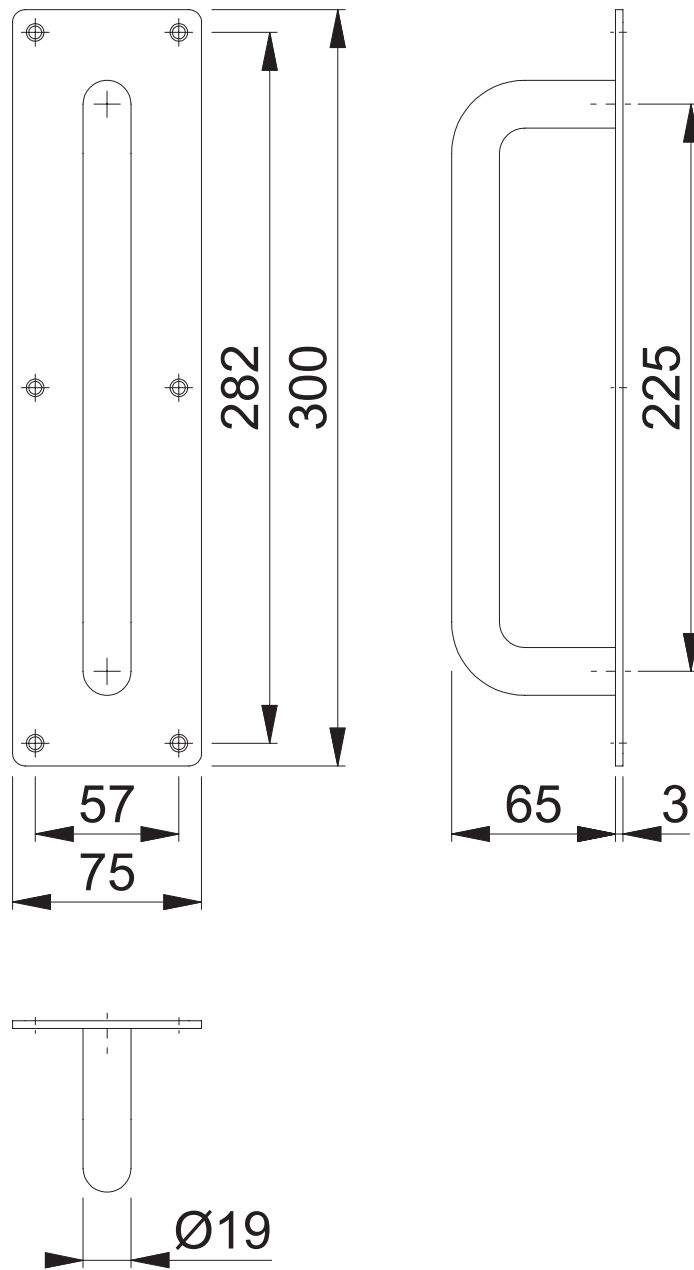

AR205/225FF-P (225mm Face Fix Pull Handle on Plate)

These documents are property of HOPPE (UK), Wolverhampton and are protected by both copyright and fair trade law. Any reproduction, reprint, copying, passing on to third parties and whichever use of these documents or parts thereof is prohibited, except with prior written consent of HOPPE.

Scale
1:3

Name
J. Renhard

Date
12.02.15

Drawing No:

c1382075g001

ARRONE
The Complete Range