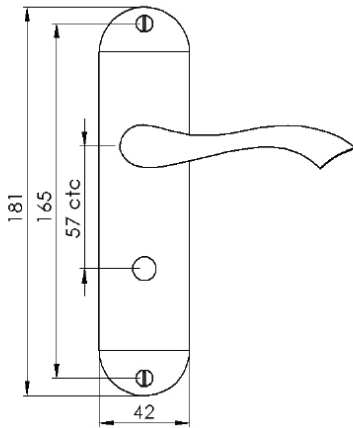

ALGARVE BATHROOM/CLOAKROOM HANDLE WITH PRIVACY TURN

INSIDE VIEW

With thumbturn.

OUTSIDE VIEW

With slotted release.
Used to open door in emergency.

This bathroom handle is suitable for use with most U.K. bathroom locks with a 57mm CTC.
For a new door installation we would recommend using our York bathroom locks from the list below.

Thumbturn x 1pc.

2 mm Allen key :
Used to fasten thumbturn

Spindle : 7.8mm x 85mm - 1pc.

2x Male & Female screws.

BATHROOM LOCKS

(not Included, must be ordered separately)

- YKBL2-AT 2 1/2" Antique Finish
- YKBL2-BLK 2 1/2" Black Finish
- YKBL2-MB 2 1/2" Matt Bronze Finish
- YKBL2-PB 2 1/2" Brass Finish
- YKBL2-PC&PN 2 1/2" Polished Chrome & Nickel Finish
- YKBL2-SB 2 1/2" Satin Brass Finish
- YKBL2-SN&SC 2 1/2" Satin Nickel & Chrome Finish
- YKBL3-AT 3" Antique Finish
- YKBL3-BLK 3" Black Finish
- YKBL3-MB 3" Matt Bronze Finish
- YKBL3-PB 3" Brass Finish
- YKBL3-PC&PN 3" Polished Chrome & Nickel Finish
- YKBL3-SB 3" Satin Brass Finish
- YKBL3-SN&SC 3" Satin Nickel & Chrome Finish

Box
Contains

①	②	③	④	⑤
Pair of lever handles	1x Thumbturn & release	1x 85mm spindle suitable for 35mm & 45 mm thick door	1x Allen key	2x Brass male & female screw sets

M Marcus Ltd., Dudley

Product Code

MM928

Material

Solid Brass

Available in all Heritage Brass finishes.

Sizes shown are in mm and approximate.
We reserve the right to amend where necessary and without any prior notice.