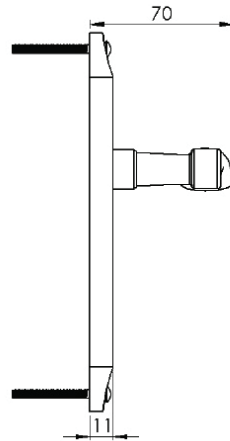

ALGARVE BATHROOM/CLOAKROOM HANDLE WITH PRIVACY TURN

INSIDE VIEW

With thumbturn.

OUTSIDE VIEW

With slotted release.
Used to open door in emergency.

This bathroom handle is suitable for use with most U.K. bathroom locks with a 57mm CTC.
For a new door installation we would recommend using our York bathroom locks from the list below.

Thumbturn x 1pc.

2 mm Allen key :
Used to fasten thumbturn

Spindle : 7.8mm x 85mm - 1pc.

2x Male & Female screws.

BATHROOM LOCKS

(not Included, must be ordered separately)

- YKBL2-AT 2 1/2" Antique Finish
- YKBL2-BLK 2 1/2" Black Finish
- YKBL2-MB 2 1/2" Matt Bronze Finish
- YKBL2-PB 2 1/2" Brass Finish
- YKBL2-PC&PN 2 1/2" Polished Chrome & Nickel Finish
- YKBL2-SB 2 1/2" Satin Brass Finish
- YKBL2-SN&SC 2 1/2" Satin Nickel & Chrome Finish
- YKBL3-AT 3" Antique Finish
- YKBL3-BLK 3" Black Finish
- YKBL3-MB 3" Matt Bronze Finish
- YKBL3-PB 3" Brass Finish
- YKBL3-PC&PN 3" Polished Chrome & Nickel Finish
- YKBL3-SB 3" Satin Brass Finish
- YKBL3-SN&SC 3" Satin Nickel & Chrome Finish

Box
Contains

①	②	③	④	⑤
Pair of lever handles	1x Thumbturn & release	1x 85mm spindle suitable for 35mm & 45 mm thick door	1x Allen key	2x Brass male & female screw sets

M Marcus Ltd., Dudley

Product Code

MM928

Material

Solid Brass

Available in all Heritage Brass finishes.

Sizes shown are in mm and approximate.
We reserve the right to amend where necessary and without any prior notice.