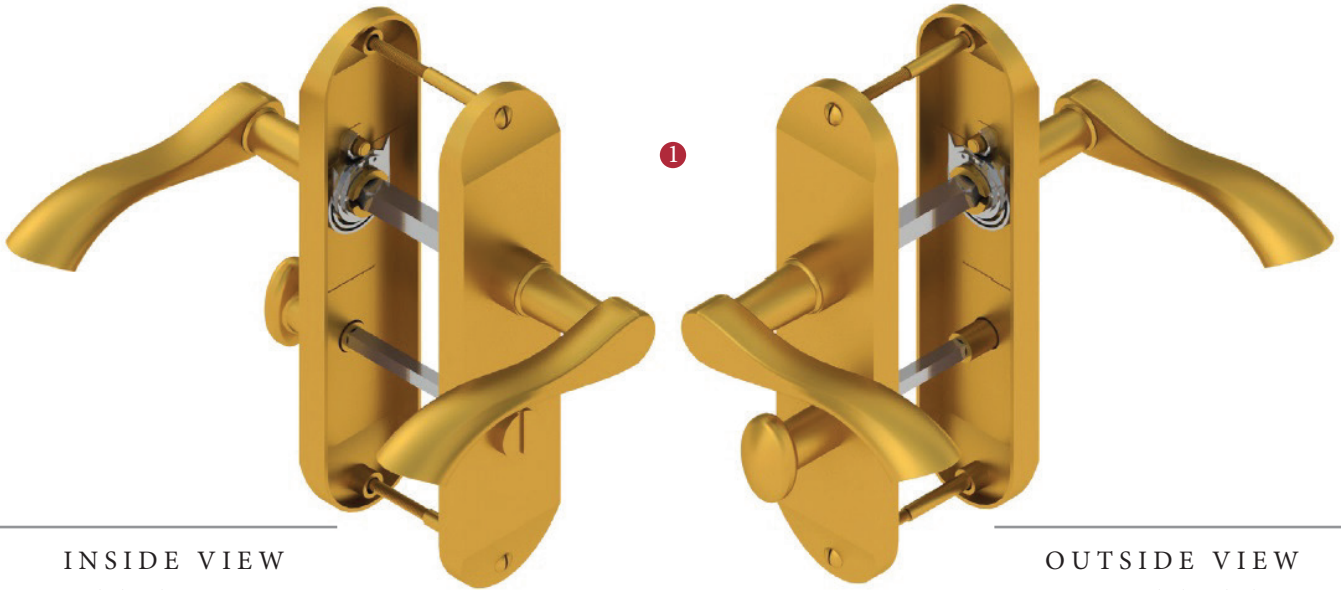

ALGARVE BATHROOM/CLOAKROOM HANDLE WITH PRIVACY TURN

INSIDE VIEW

With thumbturn.

OUTSIDE VIEW

With slotted release.
Used to open door in emergency.

This bathroom handle is suitable for use with most U.K. bathroom locks with a 57mm CTC.
For a new door installation we would recommend using our York bathroom locks from the list below.

Thumbturn x 1pc.

2 mm Allen key :
Used to fasten thumbturn

Spindle : 7.8mm x 85mm - 1pc.

2x Male & Female screws.

BATHROOM LOCKS

(not Included, must be ordered separately)

- YKBL2-AT 2 1/2" Antique Finish
- YKBL2-BLK 2 1/2" Black Finish
- YKBL2-MB 2 1/2" Matt Bronze Finish
- YKBL2-PB 2 1/2" Brass Finish
- YKBL2-PC&PN 2 1/2" Polished Chrome & Nickel Finish
- YKBL2-SB 2 1/2" Satin Brass Finish
- YKBL2-SN&SC 2 1/2" Satin Nickel & Chrome Finish
- YKBL3-AT 3" Antique Finish
- YKBL3-BLK 3" Black Finish
- YKBL3-MB 3" Matt Bronze Finish
- YKBL3-PB 3" Brass Finish
- YKBL3-PC&PN 3" Polished Chrome & Nickel Finish
- YKBL3-SB 3" Satin Brass Finish
- YKBL3-SN&SC 3" Satin Nickel & Chrome Finish

Box
Contains

①	②	③	④	⑤
Pair of lever handles	1x Thumbturn & release	1x 85mm spindle suitable for 35mm & 45 mm thick door	1x Allen key	2x Brass male & female screw sets

M Marcus Ltd., Dudley

Product Code

MM928