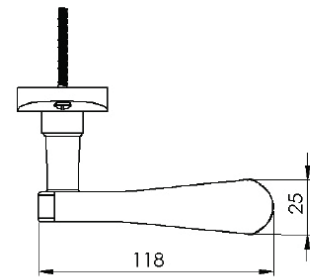

ALGARVE BATHROOM/CLOAKROOM HANDLE WITH PRIVACY TURN

INSIDE VIEW

With thumbturn.

OUTSIDE VIEW

With slotted release.
Used to open door in emergency.

This bathroom handle is suitable for use with most U.K. bathroom locks with a 57mm CTC.
For a new door installation we would recommend using our York bathroom locks from the list below.

Thumbturn x 1pc.

2 mm Allen key :
Used to fasten thumbturn

Spindle : 7.8mm x 85mm - 1pc.

2x Male & Female screws.

BATHROOM LOCKS

(not Included, must be ordered separately)

- YKBL2-AT 2 1/2" Antique Finish
- YKBL2-BLK 2 1/2" Black Finish
- YKBL2-MB 2 1/2" Matt Bronze Finish
- YKBL2-PB 2 1/2" Brass Finish
- YKBL2-PC&PN 2 1/2" Polished Chrome & Nickel Finish
- YKBL2-SB 2 1/2" Satin Brass Finish
- YKBL2-SN&SC 2 1/2" Satin Nickel & Chrome Finish
- YKBL3-AT 3" Antique Finish
- YKBL3-BLK 3" Black Finish
- YKBL3-MB 3" Matt Bronze Finish
- YKBL3-PB 3" Brass Finish
- YKBL3-PC&PN 3" Polished Chrome & Nickel Finish
- YKBL3-SB 3" Satin Brass Finish
- YKBL3-SN&SC 3" Satin Nickel & Chrome Finish

Box
Contains

①	②	③	④	⑤
Pair of lever handles	1x Thumbturn & release	1x 85mm spindle suitable for 35mm & 45 mm thick door	1x Allen key	2x Brass male & female screw sets

M Marcus Ltd., Dudley

Product Code

MM928

Material

Solid Brass

Available in all Heritage Brass finishes.

Sizes shown are in mm and approximate.
We reserve the right to amend where necessary and without any prior notice.