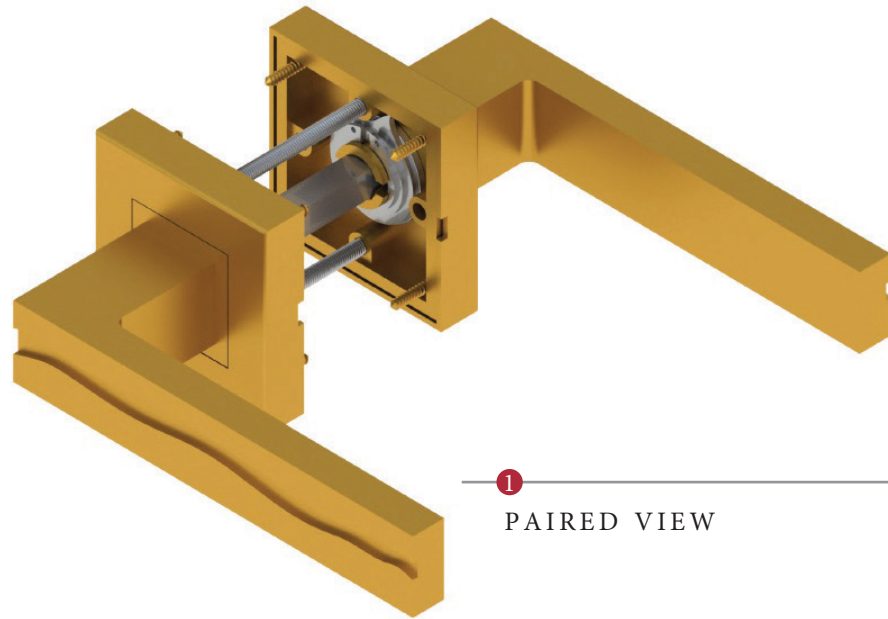

AMAZON LEVER ON ROSE

1 PAIRED VIEW

This latch handle is suitable for use with most U.K. tubular latches.
For a new door installation we would recommend using our York standard tubular latch from the list below.

TUBULAR LATCH

(not Included, must be ordered separately)

YKTL2-AT	2½" Antique Finish
YKTL2-BLK	2½" Black Finish
YKTL2-MB	2½" Matt Bronze Finish
YKTL2-PB	2½" Brass Finish
YKTL2-PC&PN	2½" Polished Chrome & Nickel Finish
YKTL2-SB	2½" Satin Brass Finish
YKTL2-SN&SC	2½" Satin Nickel & Chrome Finish
YKTL3-AT	3" Antique Finish
YKTL3-BLK	3" Black Finish
YKTL3-MB	3" Matt Bronze Finish
YKTL3-PB	3" Brass Finish
YKTL3-PC&PN	3" Polished Chrome & Nickel Finish
YKTL3-SB	3" Satin Brass Finish
YKTL3-SN&SC	3" Satin Nickel & Chrome Finish

Box Contains	1	2	3	4	5
	Pair of lever handles	1x spindle suitable for 35mm & 44 mm thick door	1x Allen key	4x Machine screws	8x Steel wood screws

M Marcus Ltd., Dudley

Product Code	Material	Available in all Heritage Brass finishes.	Sizes shown are in mm and approximate. We reserve the right to amend where necessary and without any prior notice.
SQ5440	Solid Brass		