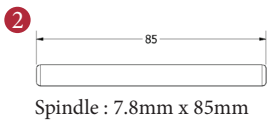

AMAZON LEVER ON ROSE

1 PAIRED VIEW

This latch handle is suitable for use with most U.K. tubular latches.
For a new door installation we would recommend using our York standard tubular latch from the list below.

TUBULAR LATCH

(not Included, must be ordered separately)

YKTL2-AT	2½" Antique Finish
YKTL2-BLK	2½" Black Finish
YKTL2-MB	2½" Matt Bronze Finish
YKTL2-PB	2½" Brass Finish
YKTL2-PC&PN	2½" Polished Chrome & Nickel Finish
YKTL2-SB	2½" Satin Brass Finish
YKTL2-SN&SC	2½" Satin Nickel & Chrome Finish
YKTL3-AT	3" Antique Finish
YKTL3-BLK	3" Black Finish
YKTL3-MB	3" Matt Bronze Finish
YKTL3-PB	3" Brass Finish
YKTL3-PC&PN	3" Polished Chrome & Nickel Finish
YKTL3-SB	3" Satin Brass Finish
YKTL3-SN&SC	3" Satin Nickel & Chrome Finish

Box Contains	1	2	3	4	5
	Pair of lever handles	1x spindle suitable for 35mm & 44 mm thick door	1x Allen key	4x Machine screws	8x Steel wood screws

M Marcus Ltd., Dudley

Product Code	Material	Available in all Heritage Brass finishes.	Sizes shown are in mm and approximate. We reserve the right to amend where necessary and without any prior notice.
SQ5440	Solid Brass		