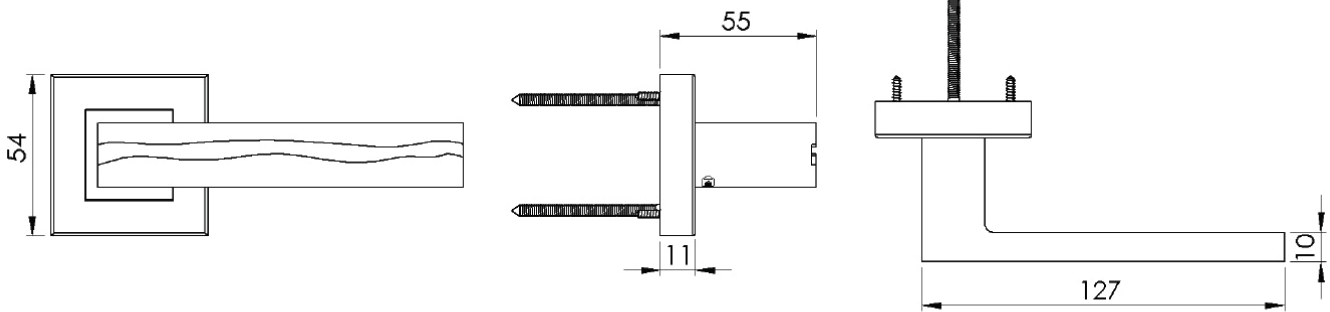

AMAZON LEVER ON ROSE

1 PAIRED VIEW

This latch handle is suitable for use with most U.K. tubular latches.
For a new door installation we would recommend using our York standard tubular latch from the list below.

TUBULAR LATCH

(not Included, must be ordered separately)

YKTL2-AT	2½" Antique Finish
YKTL2-BLK	2½" Black Finish
YKTL2-MB	2½" Matt Bronze Finish
YKTL2-PB	2½" Brass Finish
YKTL2-PC&PN	2½" Polished Chrome & Nickel Finish
YKTL2-SB	2½" Satin Brass Finish
YKTL2-SN&SC	2½" Satin Nickel & Chrome Finish
YKTL3-AT	3" Antique Finish
YKTL3-BLK	3" Black Finish
YKTL3-MB	3" Matt Bronze Finish
YKTL3-PB	3" Brass Finish
YKTL3-PC&PN	3" Polished Chrome & Nickel Finish
YKTL3-SB	3" Satin Brass Finish
YKTL3-SN&SC	3" Satin Nickel & Chrome Finish

Box Contains	1	2	3	4	5
	Pair of lever handles	1x spindle suitable for 35mm & 44 mm thick door	1x Allen key	4x Machine screws	8x Steel wood screws

M Marcus Ltd., Dudley

Product Code	Material	Available in all Heritage Brass finishes.	Sizes shown are in mm and approximate. We reserve the right to amend where necessary and without any prior notice.
SQ5440	Solid Brass		