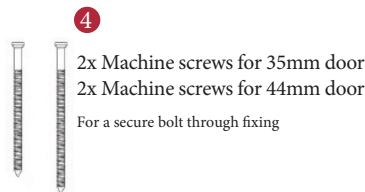

AMAZON LEVER ON ROSE

1 PAIRED VIEW

This latch handle is suitable for use with most U.K. tubular latches.
For a new door installation we would recommend using our York standard tubular latch from the list below.

TUBULAR LATCH

(not Included, must be ordered separately)

YKTL2-AT	2½" Antique Finish
YKTL2-BLK	2½" Black Finish
YKTL2-MB	2½" Matt Bronze Finish
YKTL2-PB	2½" Brass Finish
YKTL2-PC&PN	2½" Polished Chrome & Nickel Finish
YKTL2-SB	2½" Satin Brass Finish
YKTL2-SN&SC	2½" Satin Nickel & Chrome Finish
YKTL3-AT	3" Antique Finish
YKTL3-BLK	3" Black Finish
YKTL3-MB	3" Matt Bronze Finish
YKTL3-PB	3" Brass Finish
YKTL3-PC&PN	3" Polished Chrome & Nickel Finish
YKTL3-SB	3" Satin Brass Finish
YKTL3-SN&SC	3" Satin Nickel & Chrome Finish

Box Contains	1	2	3	4	5
	Pair of lever handles	1x spindle suitable for 35mm & 44 mm thick door	1x Allen key	4x Machine screws	8x Steel wood screws

M Marcus Ltd., Dudley

Product Code	Material	Available in all Heritage Brass finishes.	Sizes shown are in mm and approximate. We reserve the right to amend where necessary and without any prior notice.
SQ5440	Solid Brass		