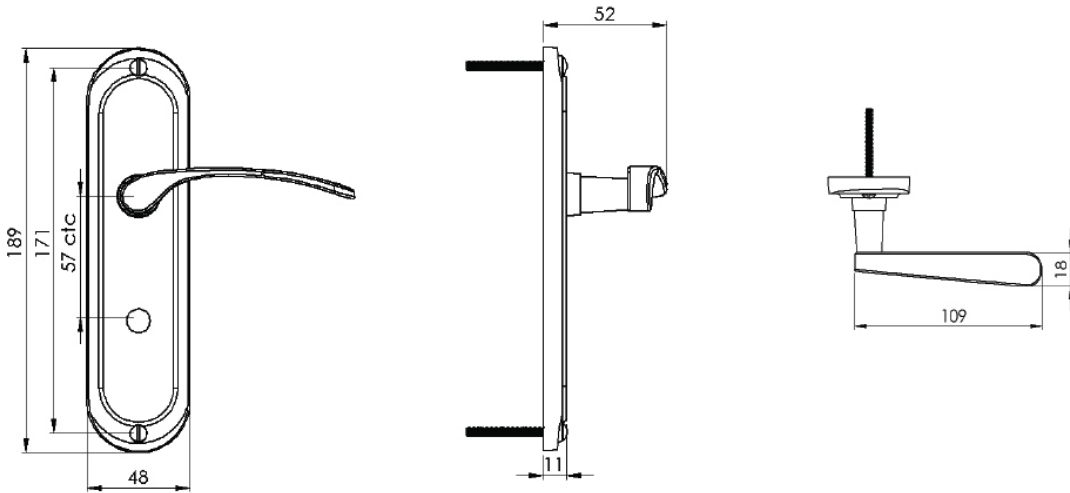

AMBASSADOR BATHROOM/CLOAKROOM HANDLE WITH PRIVACY TURN

INSIDE VIEW

With thumbturn.

OUTSIDE VIEW

With slotted release.  
Used to open door in emergency.

This bathroom handle is suitable for use with most U.K. bathroom locks with a 57mm CTC.  
For a new door installation we would recommend using our York bathroom locks from the list below.

Thumbturn x 1pc.

2 mm Allen key :  
Used to fasten thumbturn

Spindle : 7.8mm x 85mm - 1pc.

2x Male & Female screw.

BATHROOM LOCKS

(not Included, must be ordered seperately)

- YKBL2-AT 2 1/2" Antique Finish
- YKBL2-BLK 2 1/2" Black Finish
- YKBL2-MB 2 1/2" Matt Bronze Finish
- YKBL2-PB 2 1/2" Brass Finish
- YKBL2-PC&PN 2 1/2" Polished Chrome & Nickel Finish
- YKBL2-SB 2 1/2" Satin Brass Finish
- YKBL2-SN&SC 2 1/2" Satin Nickel & Chrome Finish
- YKBL3-AT 3" Antique Finish
- YKBL3-BLK 3" Black Finish
- YKBL3-MB 3" Matt Bronze Finish
- YKBL3-PB 3" Brass Finish
- YKBL3-PC&PN 3" Polished Chrome & Nickel Finish
- YKBL3-SB 3" Satin Brass Finish
- YKBL3-SN&SC 3" Satin Nickel & Chrome Finish

Box  
Contains

①	②	③	④	⑤
Pair of lever handles	1x Thumbturn & release	1x 85mm spindle suitable for 35mm & 45 mm thick door	1x Allen key	2x Brass male & female screw sets

  
M Marcus Ltd., Dudley

Product Code

AMB6230

Material

Solid Brass

Available in all Heritage Brass finishes.

Sizes shown are in mm and approximate.  
We reserve the right to amend where necessary and without any prior notice.