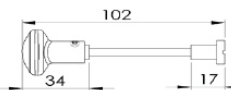

AMBASSADOR BATHROOM/CLOAKROOM HANDLE WITH PRIVACY TURN

INSIDE VIEW

With thumbturn.

OUTSIDE VIEW

With slotted release.  
Used to open door in emergency.

This bathroom handle is suitable for use with most U.K. bathroom locks with a 57mm CTC.  
For a new door installation we would recommend using our York bathroom locks from the list below.

Thumbturn x 1pc.

2 mm Allen key :  
Used to fasten thumbturn

Spindle : 7.8mm x 85mm - 1pc.

2x Male & Female screw.

BATHROOM LOCKS

(not Included, must be ordered seperately)

- YKBL2-AT 2 1/2" Antique Finish
- YKBL2-BLK 2 1/2" Black Finish
- YKBL2-MB 2 1/2" Matt Bronze Finish
- YKBL2-PB 2 1/2" Brass Finish
- YKBL2-PC&PN 2 1/2" Polished Chrome & Nickel Finish
- YKBL2-SB 2 1/2" Satin Brass Finish
- YKBL2-SN&SC 2 1/2" Satin Nickel & Chrome Finish
- YKBL3-AT 3" Antique Finish
- YKBL3-BLK 3" Black Finish
- YKBL3-MB 3" Matt Bronze Finish
- YKBL3-PB 3" Brass Finish
- YKBL3-PC&PN 3" Polished Chrome & Nickel Finish
- YKBL3-SB 3" Satin Brass Finish
- YKBL3-SN&SC 3" Satin Nickel & Chrome Finish

Box  
Contains

①	②	③	④	⑤
Pair of lever handles	1x Thumbturn & release	1x 85mm spindle suitable for 35mm & 45 mm thick door	1x Allen key	2x Brass male & female screw sets

  
M Marcus Ltd., Dudley

Product Code