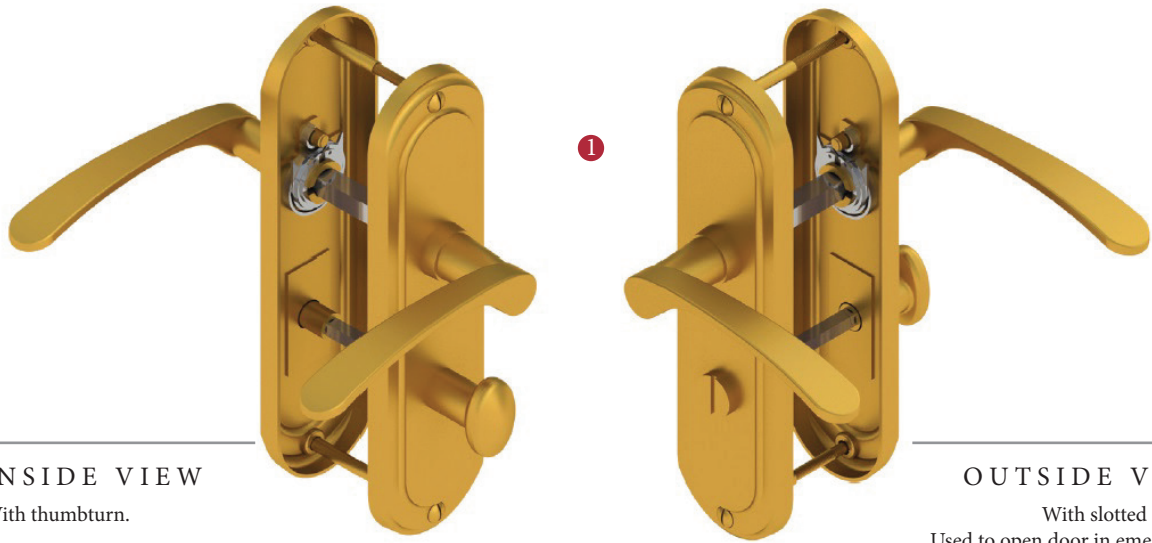

AMBASSADOR BATHROOM/CLOAKROOM HANDLE WITH PRIVACY TURN

INSIDE VIEW

With thumbturn.

OUTSIDE VIEW

With slotted release.  
Used to open door in emergency.

This bathroom handle is suitable for use with most U.K. bathroom locks with a 57mm CTC.  
For a new door installation we would recommend using our York bathroom locks from the list below.

Thumbturn x 1pc.

2 mm Allen key :  
Used to fasten thumbturn

Spindle : 7.8mm x 85mm - 1pc.

2x Male & Female screw.

BATHROOM LOCKS

(not Included, must be ordered seperately)

- YKBL2-AT 2 1/2" Antique Finish
- YKBL2-BLK 2 1/2" Black Finish
- YKBL2-MB 2 1/2" Matt Bronze Finish
- YKBL2-PB 2 1/2" Brass Finish
- YKBL2-PC&PN 2 1/2" Polished Chrome & Nickel Finish
- YKBL2-SB 2 1/2" Satin Brass Finish
- YKBL2-SN&SC 2 1/2" Satin Nickel & Chrome Finish
- YKBL3-AT 3" Antique Finish
- YKBL3-BLK 3" Black Finish
- YKBL3-MB 3" Matt Bronze Finish
- YKBL3-PB 3" Brass Finish
- YKBL3-PC&PN 3" Polished Chrome & Nickel Finish
- YKBL3-SB 3" Satin Brass Finish
- YKBL3-SN&SC 3" Satin Nickel & Chrome Finish

Box  
Contains

①	②	③	④	⑤
Pair of lever handles	1x Thumbturn & release	1x 85mm spindle suitable for 35mm & 45 mm thick door	1x Allen key	2x Brass male & female screw sets

  
M Marcus Ltd., Dudley

Product Code