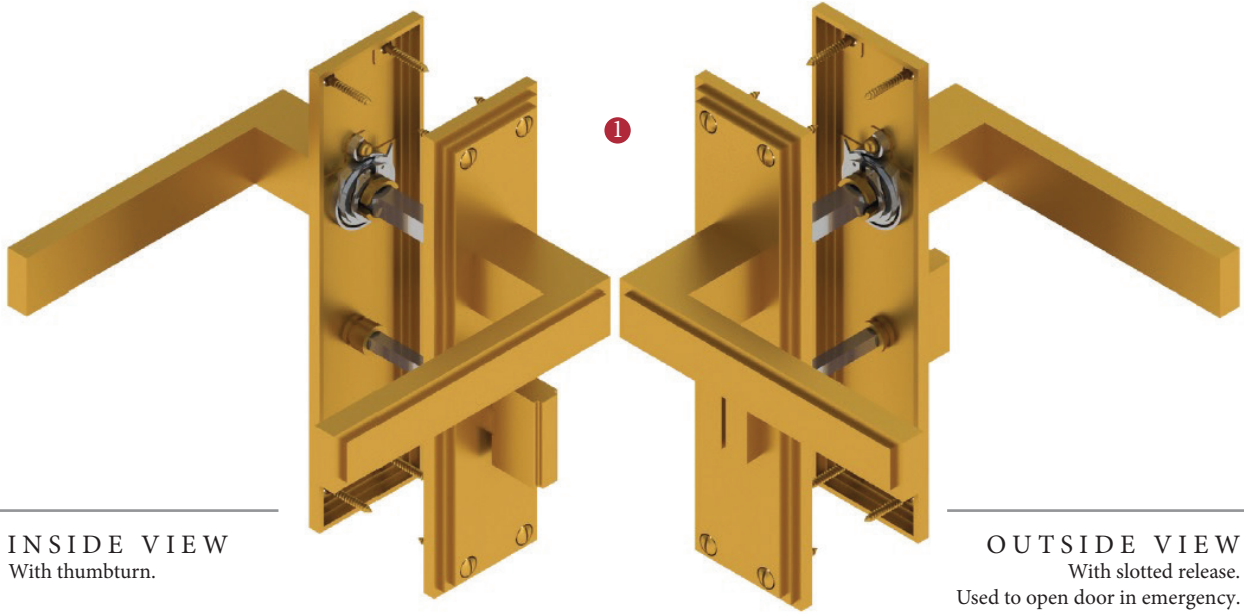

ATLANTIS BATHROOM/CLOAKROOM HANDLE WITH PRIVACY TURN

INSIDE VIEW
With thumbturn.

OUTSIDE VIEW
With slotted release.
Used to open door in emergency.

This bathroom handle is suitable for use with most U.K. bathroom locks with a 57mm CTC.
For a new door installation we would recommend using our York bathroom locks from the list below.

Thumbturn x 1pc.

2

4

2x 2.5 & 2 mm Allen key :
Used to fasten handle & thumbturn

3

Spindle : 7.8mm x 85mm - 1pc.

5

8x Brass wood Screw and 1x Iron screw
Fasten the Brass Screw into the Pilot hole

Box
Contains

1

Pair of
lever handles

2

1x Thumbturn
& release

3

1x 85mm spindle
suitable for 35mm &
45mm thick door

4