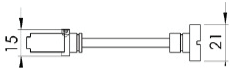

Thumbturn x 1pc.

2

4

2x 2.5 & 2 mm Allen key :
Used to fasten handle & thumbturn

3

Spindle : 7.8mm x 85mm - 1pc.

5

8x Brass wood Screw and 1x Iron screw
Fasten the Brass Screw into the Pilot hole