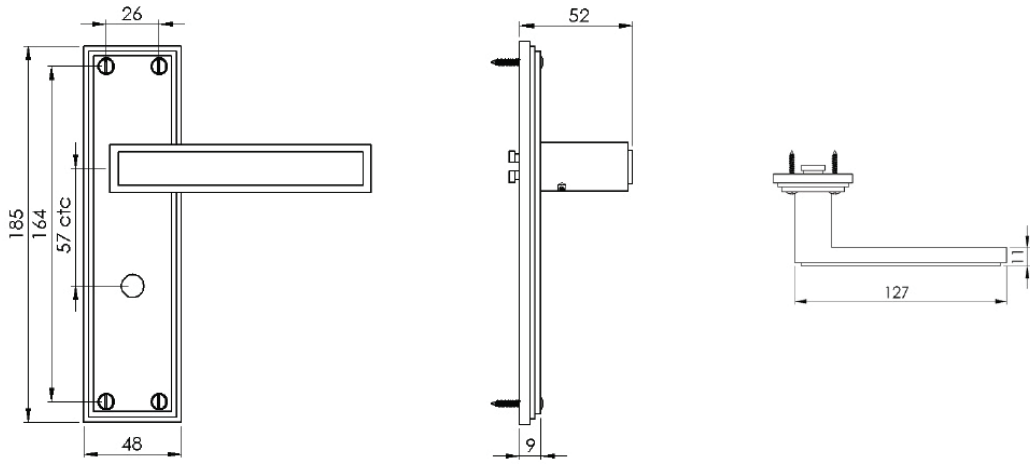

ATLANTIS BATHROOM/CLOAKROOM HANDLE WITH PRIVACY TURN

INSIDE VIEW
With thumbturn.

OUTSIDE VIEW
With slotted release.
Used to open door in emergency.

This bathroom handle is suitable for use with most U.K. bathroom locks with a 57mm CTC.
For a new door installation we would recommend using our York bathroom locks from the list below.

Thumbturn x 1pc.

2

4

2x 2.5 & 2 mm Allen key :
Used to fasten handle & thumbturn

3

Spindle : 7.8mm x 85mm - 1pc.

5

8x Brass wood Screw and 1x Iron screw
Fasten the Brass Screw into the Pilot hole

Box
Contains

1

Pair of
lever handles

2

1x Thumbturn
& release

3

1x 85mm spindle
suitable for 35mm &
45mm thick door

4

2x Allen
key

5

8x Brass
wood screws
1x Iron screw

M Marcus Ltd., Dudley

Product Code

ATL5730

Material

Solid Brass