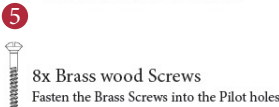

SATURN BATHROOM/CLOAKROOM HANDLE WITH PRIVACY TURN

**INSIDE VIEW**  
With thumbturn.

**OUTSIDE VIEW**  
With slotted release.  
Used to open door in emergency.

This bathroom handle is suitable for use with most U.K. bathroom locks with a 57mm CTC.  
For a new door installation we would recommend using our York bathroom locks from the list below.

Thumbturn x 1pc.

Spindle : 7.8mm x 85mm - 1pc.

2 mm Allen key :  
Used to fasten thumbturn

8x Brass wood Screws  
Fasten the Brass Screws into the Pilot holes

Iron starter screw x 1pc.  
Drill pilot holes, use the starter screw to cut a thread

**Box Contains**

①	②	③	④	⑤
Pair of lever handles	1x Thumbturn & release	1x 85mm spindle suitable for 35mm & 45 mm thick door	1x Allen key	2x Brass male & female screw sets

  
**M Marcus Ltd., Dudley**

Product Code	Material	Available in all Heritage Brass finishes.	Sizes shown are in mm and approximate. We reserve the right to amend where necessary and without any prior notice.
SAT1030	Solid Brass		