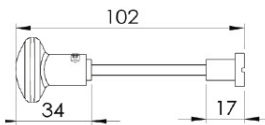

SATURN BATHROOM/CLOAKROOM HANDLE WITH PRIVACY TURN

**INSIDE VIEW**  
With thumbturn.

**OUTSIDE VIEW**  
With slotted release.  
Used to open door in emergency.

This bathroom handle is suitable for use with most U.K. bathroom locks with a 57mm CTC.  
For a new door installation we would recommend using our York bathroom locks from the list below.

Thumbturn x 1pc.

Spindle : 7.8mm x 85mm - 1pc.

2 mm Allen key :  
Used to fasten thumbturn

8x Brass wood Screws  
Fasten the Brass Screws into the Pilot holes

Iron starter screw x 1pc.  
Drill pilot holes, use the starter screw to cut a thread

**Box Contains**

①	②	③	④	⑤
Pair of lever handles	1x Thumbturn & release	1x 85mm spindle suitable for 35mm & 45 mm thick door	1x Allen key	2x Brass male & female screw sets

  
**M Marcus Ltd., Dudley**

Product Code	Material	Available in all Heritage Brass finishes.	Sizes shown are in mm and approximate. We reserve the right to amend where necessary and without any prior notice.
SAT1030	Solid Brass		