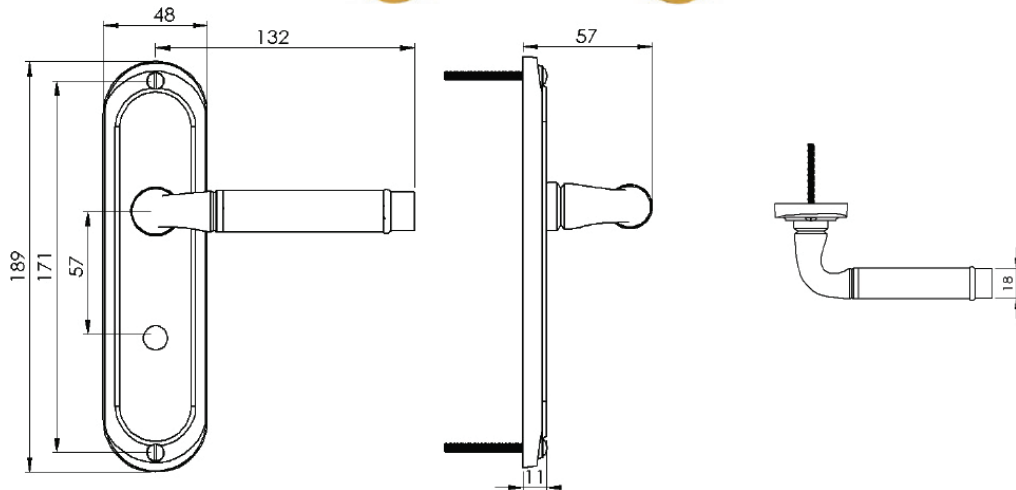

SATURN BATHROOM/CLOAKROOM HANDLE WITH PRIVACY TURN

**INSIDE VIEW**  
With thumbturn.

**OUTSIDE VIEW**  
With slotted release.  
Used to open door in emergency.

This bathroom handle is suitable for use with most U.K. bathroom locks with a 57mm CTC.  
For a new door installation we would recommend using our York bathroom locks from the list below.

Thumbturn x 1pc.

Spindle : 7.8mm x 85mm - 1pc.

2 mm Allen key :  
Used to fasten thumbturn

8x Brass wood Screws  
Fasten the Brass Screws into the Pilot holes

Iron starter screw x 1pc.  
Drill pilot holes, use the starter screw to cut a thread

**Box Contains**

①	②	③	④	⑤
Pair of lever handles	1x Thumbturn & release	1x 85mm spindle suitable for 35mm & 45 mm thick door	1x Allen key	2x Brass male & female screw sets

  
**M Marcus Ltd., Dudley**

Product Code	Material	Available in all Heritage Brass finishes.	Sizes shown are in mm and approximate. We reserve the right to amend where necessary and without any prior notice.
SAT1030	Solid Brass		