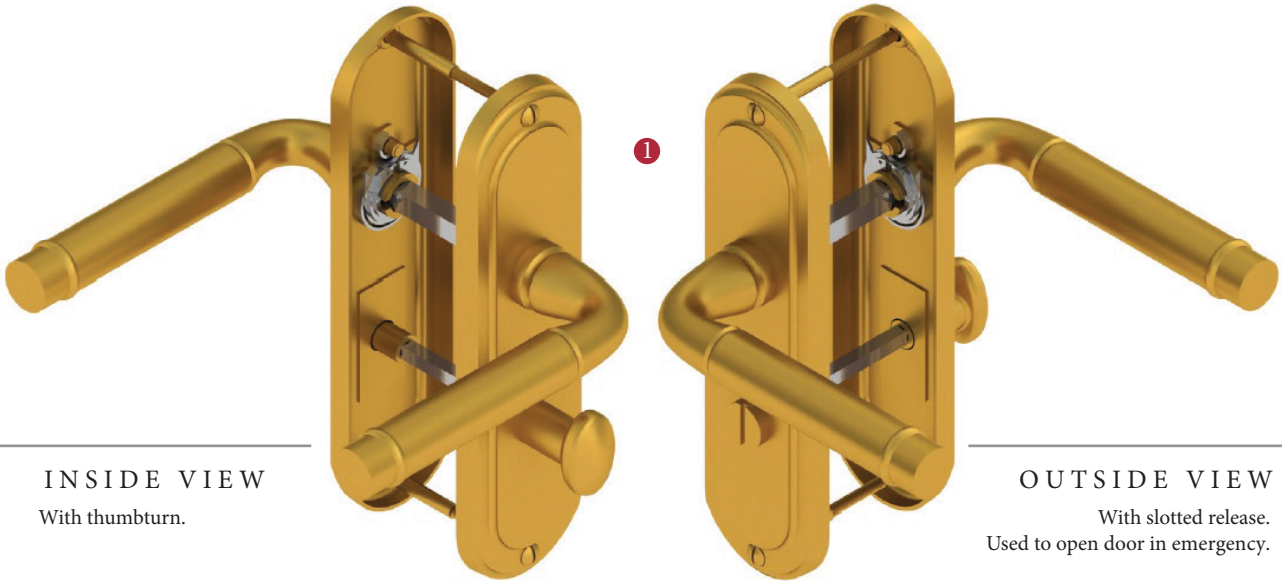

SATURN BATHROOM/CLOAKROOM HANDLE WITH PRIVACY TURN

**INSIDE VIEW**  
With thumbturn.

**OUTSIDE VIEW**  
With slotted release.  
Used to open door in emergency.

This bathroom handle is suitable for use with most U.K. bathroom locks with a 57mm CTC.  
For a new door installation we would recommend using our York bathroom locks from the list below.

Thumbturn x 1pc.

Spindle : 7.8mm x 85mm - 1pc.

2 mm Allen key :  
Used to fasten thumbturn

8x Brass wood Screws  
Fasten the Brass Screws into the Pilot holes

Iron starter screw x 1pc.  
Drill pilot holes, use the starter screw to cut a thread

**Box Contains**

①	②	③	④	⑤
Pair of lever handles	1x Thumbturn & release	1x 85mm spindle suitable for 35mm & 45 mm thick door	1x Allen key	2x Brass male & female screw sets

  
**M Marcus Ltd., Dudley**

Product Code	Material	Available in all Heritage Brass finishes.	Sizes shown are in mm and approximate. We reserve the right to amend where necessary and without any prior notice.
SAT1030	Solid Brass		