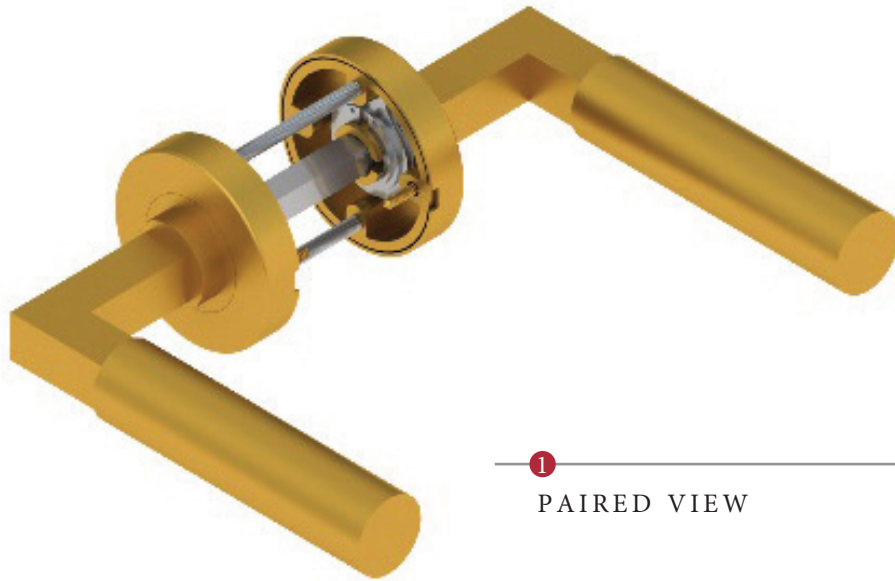

BAUHAUS LEVER ON ROSE

1 PAIRED VIEW

This latch handle is suitable for use with most U.K. tubular latches.  
For a new door installation we would recommend using our York standard tubular latch from the list below.

TUBULAR LATCH

(not Included, must be ordered separately)

YKTL2-AT	2½" Antique Finish
YKTL2-BLK	2½" Black Finish
YKTL2-MB	2½" Matt Bronze Finish
YKTL2-PB	2½" Brass Finish
YKTL2-PC&PN	2½" Polished Chrome & Nickel Finish
YKTL2-SB	2½" Satin Brass Finish
YKTL2-SN&SC	2½" Satin Nickel & Chrome Finish
YKTL3-AT	3" Antique Finish
YKTL3-BLK	3" Black Finish
YKTL3-MB	3" Matt Bronze Finish
YKTL3-PB	3" Brass Finish
YKTL3-PC&PN	3" Polished Chrome & Nickel Finish
YKTL3-SB	3" Satin Brass Finish
YKTL3-SN&SC	3" Satin Nickel & Chrome Finish

Box Contains	1	2	3	4	5
	Pair of lever handles	1x spindle suitable for 35mm & 44 mm thick door	1x Allen key	4x Machine screws	8x Steel wood screws

M Marcus Ltd., Dudley

Product Code	Material	Available in all Heritage Brass finishes.	Sizes shown are in mm and approximate. We reserve the right to amend where necessary and without any prior notice.
V2259	Solid Brass		