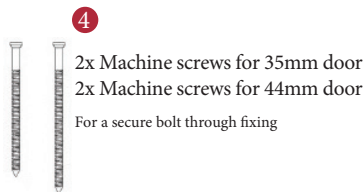

BAUHAUS LEVER ON ROSE

1 PAIRED VIEW

This latch handle is suitable for use with most U.K. tubular latches.  
For a new door installation we would recommend using our York standard tubular latch from the list below.

TUBULAR LATCH

(not Included, must be ordered separately)

YKTL2-AT	2½" Antique Finish
YKTL2-BLK	2½" Black Finish
YKTL2-MB	2½" Matt Bronze Finish
YKTL2-PB	2½" Brass Finish
YKTL2-PC&PN	2½" Polished Chrome & Nickel Finish
YKTL2-SB	2½" Satin Brass Finish
YKTL2-SN&SC	2½" Satin Nickel & Chrome Finish
YKTL3-AT	3" Antique Finish
YKTL3-BLK	3" Black Finish
YKTL3-MB	3" Matt Bronze Finish
YKTL3-PB	3" Brass Finish
YKTL3-PC&PN	3" Polished Chrome & Nickel Finish
YKTL3-SB	3" Satin Brass Finish
YKTL3-SN&SC	3" Satin Nickel & Chrome Finish

Box Contains	1	2	3	4	5
	Pair of lever handles	1x spindle suitable for 35mm & 44 mm thick door	1x Allen key	4x Machine screws	8x Steel wood screws

M Marcus Ltd., Dudley

Product Code	Material	Available in all Heritage Brass finishes.	Sizes shown are in mm and approximate. We reserve the right to amend where necessary and without any prior notice.
V2259	Solid Brass		