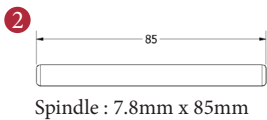

BAUHAUS LEVER ON ROSE

1 PAIRED VIEW

This latch handle is suitable for use with most U.K. tubular latches.  
For a new door installation we would recommend using our York standard tubular latch from the list below.

TUBULAR LATCH

(not Included, must be ordered separately)

YKTL2-AT	2½" Antique Finish
YKTL2-BLK	2½" Black Finish
YKTL2-MB	2½" Matt Bronze Finish
YKTL2-PB	2½" Brass Finish
YKTL2-PC&PN	2½" Polished Chrome & Nickel Finish
YKTL2-SB	2½" Satin Brass Finish
YKTL2-SN&SC	2½" Satin Nickel & Chrome Finish
YKTL3-AT	3" Antique Finish
YKTL3-BLK	3" Black Finish
YKTL3-MB	3" Matt Bronze Finish
YKTL3-PB	3" Brass Finish
YKTL3-PC&PN	3" Polished Chrome & Nickel Finish
YKTL3-SB	3" Satin Brass Finish
YKTL3-SN&SC	3" Satin Nickel & Chrome Finish

Box Contains	1	2	3	4	5
	Pair of lever handles	1x spindle suitable for 35mm & 44 mm thick door	1x Allen key	4x Machine screws	8x Steel wood screws

M Marcus Ltd., Dudley

Product Code	Material	Available in all Heritage Brass finishes.	Sizes shown are in mm and approximate. We reserve the right to amend where necessary and without any prior notice.
V2259	Solid Brass		