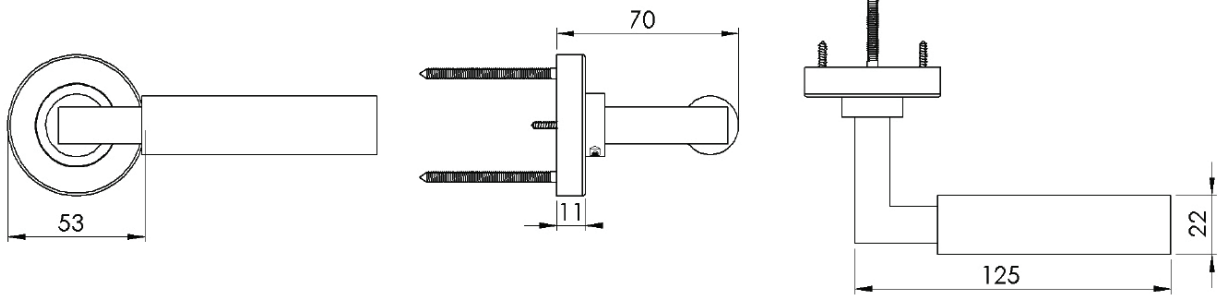

BAUHAUS LEVER ON ROSE

1 PAIRED VIEW

This latch handle is suitable for use with most U.K. tubular latches.  
For a new door installation we would recommend using our York standard tubular latch from the list below.

TUBULAR LATCH

(not Included, must be ordered separately)

YKTL2-AT	2½" Antique Finish
YKTL2-BLK	2½" Black Finish
YKTL2-MB	2½" Matt Bronze Finish
YKTL2-PB	2½" Brass Finish
YKTL2-PC&PN	2½" Polished Chrome & Nickel Finish
YKTL2-SB	2½" Satin Brass Finish
YKTL2-SN&SC	2½" Satin Nickel & Chrome Finish
YKTL3-AT	3" Antique Finish
YKTL3-BLK	3" Black Finish
YKTL3-MB	3" Matt Bronze Finish
YKTL3-PB	3" Brass Finish
YKTL3-PC&PN	3" Polished Chrome & Nickel Finish
YKTL3-SB	3" Satin Brass Finish
YKTL3-SN&SC	3" Satin Nickel & Chrome Finish

Box Contains	1	2	3	4	5
	Pair of lever handles	1x spindle suitable for 35mm & 44 mm thick door	1x Allen key	4x Machine screws	8x Steel wood screws

M Marcus Ltd., Dudley

Product Code	Material	Available in all Heritage Brass finishes.	Sizes shown are in mm and approximate. We reserve the right to amend where necessary and without any prior notice.
V2259	Solid Brass		