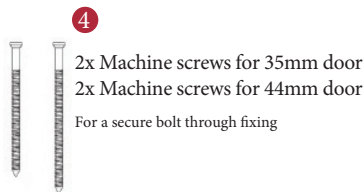

BAUHAUS LEVER ON ROSE

1  
PAIRED VIEW

This latch handle is suitable for use with most U.K. tubular latches.  
For a new door installation we would recommend using our York standard tubular latch from the list below.

TUBULAR LATCH  
(not Included, must be ordered separately)

YKTL2-AT	2½" Antique Finish
YKTL2-BLK	2½" Black Finish
YKTL2-MB	2½" Matt Bronze Finish
YKTL2-PB	2½" Brass Finish
YKTL2-PC&PN	2½" Polished Chrome & Nickel Finish
YKTL2-SB	2½" Satin Brass Finish
YKTL2-SN&SC	2½" Satin Nickel & Chrome Finish
YKTL3-AT	3" Antique Finish
YKTL3-BLK	3" Black Finish
YKTL3-MB	3" Matt Bronze Finish
YKTL3-PB	3" Brass Finish
YKTL3-PC&PN	3" Polished Chrome & Nickel Finish
YKTL3-SB	3" Satin Brass Finish
YKTL3-SN&SC	3" Satin Nickel & Chrome Finish

Box Contains	1	2	3	4	5
	Pair of lever handles	1x spindle suitable for 35mm & 44 mm thick door	1x Allen key	4x Machine screws	8x Steel wood screws

M Marcus Ltd., Dudley

Product Code	Material	Available in all Heritage Brass finishes.	Sizes shown are in mm and approximate. We reserve the right to amend where necessary and without any prior notice.
SQ1926	Solid Brass		