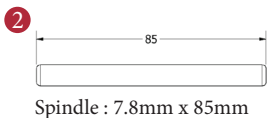

BAUHAUS LEVER ON ROSE

1  
PAIRED VIEW

This latch handle is suitable for use with most U.K. tubular latches.  
For a new door installation we would recommend using our York standard tubular latch from the list below.

TUBULAR LATCH  
(not Included, must be ordered separately)

YKTL2-AT	2½" Antique Finish
YKTL2-BLK	2½" Black Finish
YKTL2-MB	2½" Matt Bronze Finish
YKTL2-PB	2½" Brass Finish
YKTL2-PC&PN	2½" Polished Chrome & Nickel Finish
YKTL2-SB	2½" Satin Brass Finish
YKTL2-SN&SC	2½" Satin Nickel & Chrome Finish
YKTL3-AT	3" Antique Finish
YKTL3-BLK	3" Black Finish
YKTL3-MB	3" Matt Bronze Finish
YKTL3-PB	3" Brass Finish
YKTL3-PC&PN	3" Polished Chrome & Nickel Finish
YKTL3-SB	3" Satin Brass Finish
YKTL3-SN&SC	3" Satin Nickel & Chrome Finish

Box Contains	1	2	3	4	5
	Pair of lever handles	1x spindle suitable for 35mm & 44 mm thick door	1x Allen key	4x Machine screws	8x Steel wood screws

M Marcus Ltd., Dudley

Product Code	Material	Available in all Heritage Brass finishes.	Sizes shown are in mm and approximate. We reserve the right to amend where necessary and without any prior notice.
SQ1926	Solid Brass		