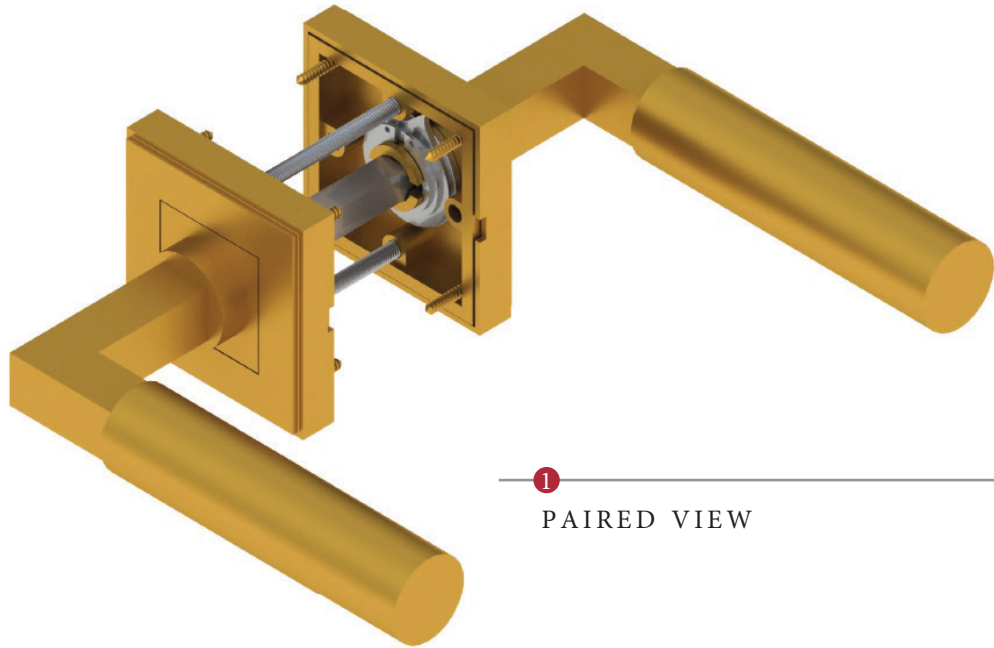

BAUHAUS LEVER ON ROSE

1  
PAIRED VIEW

This latch handle is suitable for use with most U.K. tubular latches.  
For a new door installation we would recommend using our York standard tubular latch from the list below.

TUBULAR LATCH  
(not Included, must be ordered separately)

YKTL2-AT	2½" Antique Finish
YKTL2-BLK	2½" Black Finish
YKTL2-MB	2½" Matt Bronze Finish
YKTL2-PB	2½" Brass Finish
YKTL2-PC&PN	2½" Polished Chrome & Nickel Finish
YKTL2-SB	2½" Satin Brass Finish
YKTL2-SN&SC	2½" Satin Nickel & Chrome Finish
YKTL3-AT	3" Antique Finish
YKTL3-BLK	3" Black Finish
YKTL3-MB	3" Matt Bronze Finish
YKTL3-PB	3" Brass Finish
YKTL3-PC&PN	3" Polished Chrome & Nickel Finish
YKTL3-SB	3" Satin Brass Finish
YKTL3-SN&SC	3" Satin Nickel & Chrome Finish

Box Contains	1	2	3	4	5
	Pair of lever handles	1x spindle suitable for 35mm & 44 mm thick door	1x Allen key	4x Machine screws	8x Steel wood screws

M Marcus Ltd., Dudley

Product Code	Material	Available in all Heritage Brass finishes.	Sizes shown are in mm and approximate. We reserve the right to amend where necessary and without any prior notice.
SQ1926	Solid Brass		