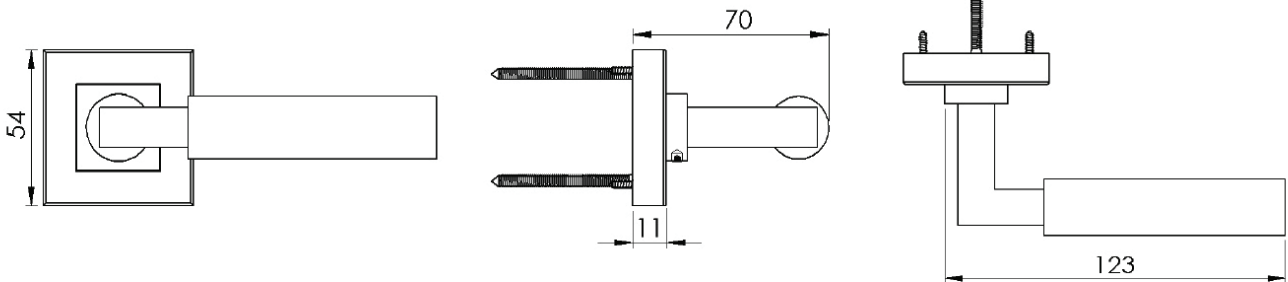

BAUHAUS LEVER ON ROSE

1  
PAIRED VIEW

This latch handle is suitable for use with most U.K. tubular latches.  
For a new door installation we would recommend using our York standard tubular latch from the list below.

TUBULAR LATCH  
(not Included, must be ordered separately)

YKTL2-AT	2½" Antique Finish
YKTL2-BLK	2½" Black Finish
YKTL2-MB	2½" Matt Bronze Finish
YKTL2-PB	2½" Brass Finish
YKTL2-PC&PN	2½" Polished Chrome & Nickel Finish
YKTL2-SB	2½" Satin Brass Finish
YKTL2-SN&SC	2½" Satin Nickel & Chrome Finish
YKTL3-AT	3" Antique Finish
YKTL3-BLK	3" Black Finish
YKTL3-MB	3" Matt Bronze Finish
YKTL3-PB	3" Brass Finish
YKTL3-PC&PN	3" Polished Chrome & Nickel Finish
YKTL3-SB	3" Satin Brass Finish
YKTL3-SN&SC	3" Satin Nickel & Chrome Finish

Box Contains	1	2	3	4	5
	Pair of lever handles	1x spindle suitable for 35mm & 44 mm thick door	1x Allen key	4x Machine screws	8x Steel wood screws

M Marcus Ltd., Dudley

Product Code	Material	Available in all Heritage Brass finishes.	Sizes shown are in mm and approximate. We reserve the right to amend where necessary and without any prior notice.
SQ1926	Solid Brass		