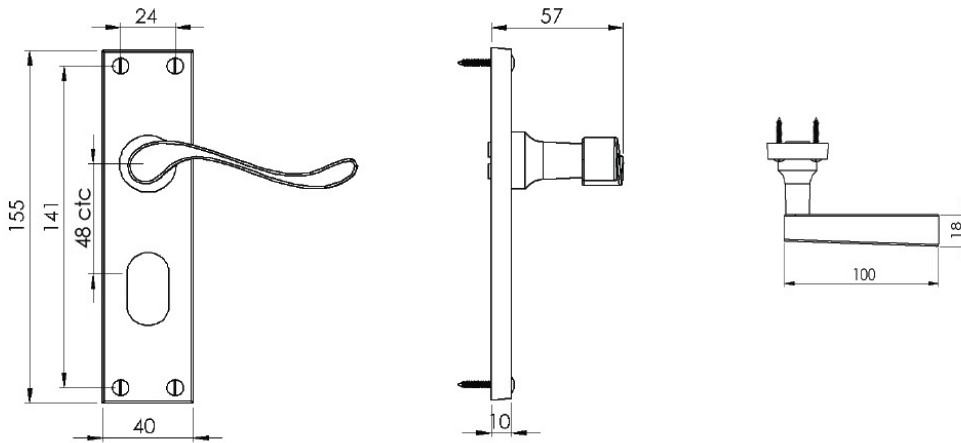

BEDFORD OVAL PROFILE LOCK HANDLE

1
PAIRED VIEW

2
Spindle : 7.8mm x 85mm - 1pc.

3
Iron starter screw x 1pc.
Drill pilot holes, use the starter screw to cut a thread

4
8x Brass wood screws
Fasten the brass screw into the pilot hole

Box
Contains

1	2	3	4
Pair of lever handles	1x 85mm spindle suitable for 35mm & 45mm thick door	1x Iron screw	8x Brass wood screws

M Marcus Ltd., Dudley

Product Code

V805

Material

Solid Brass

Available in all Heritage Brass finishes.

Sizes shown are in mm and approximate. We reserve the right to amend where necessary and without any prior notice.