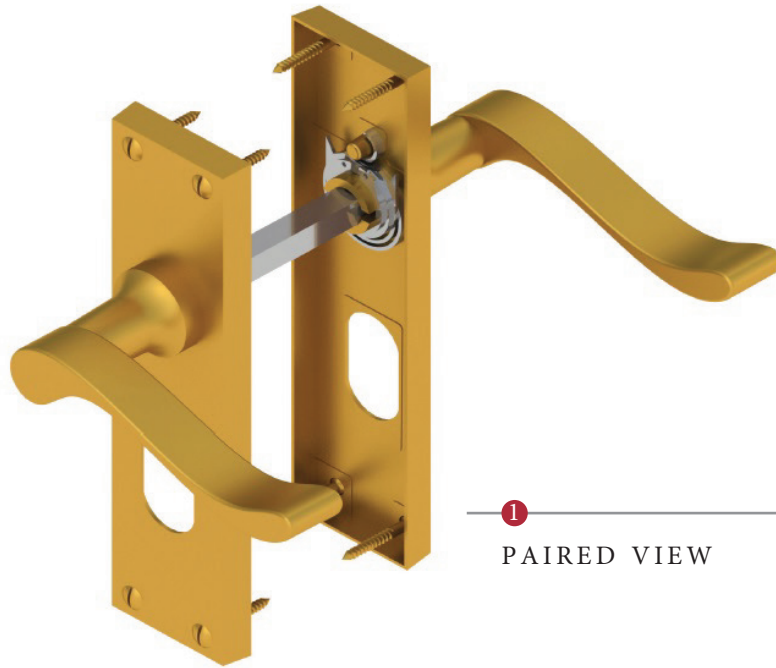

BEDFORD OVAL PROFILE LOCK HANDLE

1
PAIRED VIEW

2
Spindle : 7.8mm x 85mm - 1pc.

3
Iron starter screw x 1pc.
Drill pilot holes, use the starter screw to cut a thread

4
8x Brass wood screws
Fasten the brass screw into the pilot hole

Box
Contains

1	2	3	4
Pair of lever handles	1x 85mm spindle suitable for 35mm & 45mm thick door	1x Iron screw	8x Brass wood screws

M Marcus Ltd., Dudley

Product Code

V805

Material

Solid Brass

Available in all Heritage Brass finishes.