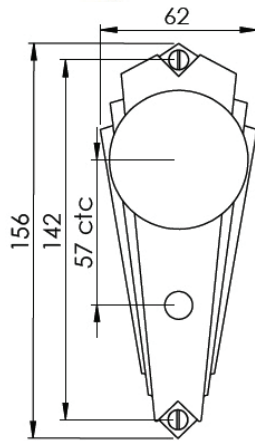

**BROADWAY MORTICE KNOB ON PLATE WITH BATHROOM PRIVACY TURN - SPRUNG ON ONE SIDE**

**INSIDE VIEW**

With thumbturn.

**OUTSIDE VIEW**

With slotted release.  
Used to open door in emergency.

This bathroom handle is suitable for use with most U.K. bathroom locks with a 57mm CTC.  
For a new door installation we would recommend using our York bathroom locks from the list below.

Thumbturn x 1pc.

2

4

2 mm Allen key :  
Used to fasten thumbturn

Spindle : 7.8mm x 85mm - 1pc.

3

Spindle : 7.8mm x 90mm - 1pc.

5

**Box Contains**

- ① Pair of mortice knobs
- ② 1x Thumbturn & release
- ③ 2x spindle suitable for 35mm & 45 mm thick door
- ④ 1x Allen key
- ⑤ 2x Brass male & female screw sets

**M Marcus Ltd., Dudley**

Product Code

BR1830

Material

Solid Brass

Available in all Heritage Brass finishes.

Sizes shown are in mm and approximate.  
We reserve the right to amend where necessary and without any prior notice.