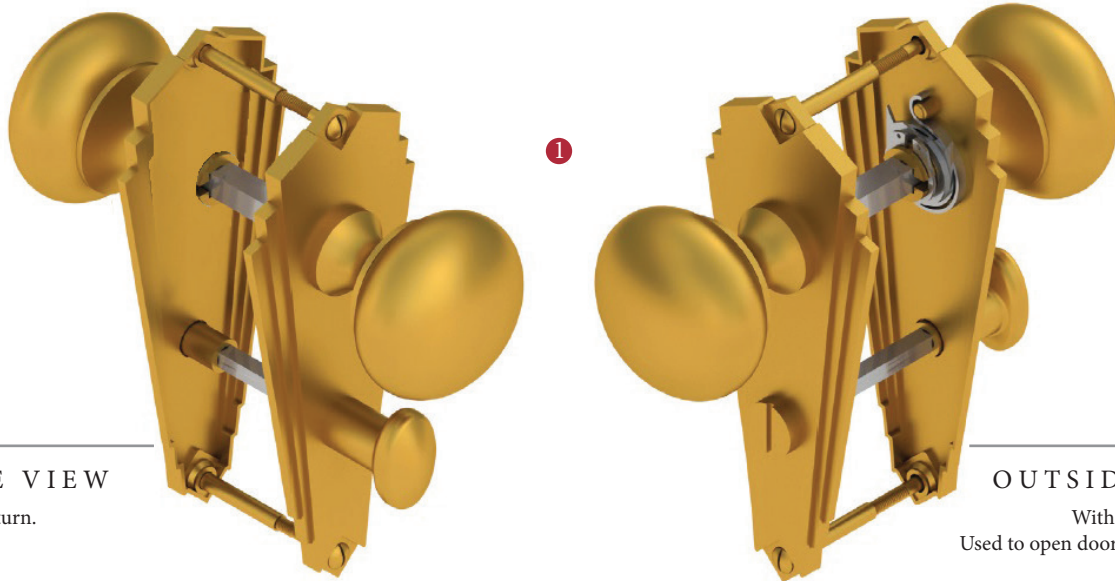

**BROADWAY MORTICE KNOB ON PLATE WITH BATHROOM PRIVACY TURN - SPRUNG ON ONE SIDE**

**INSIDE VIEW**

With thumbturn.

**OUTSIDE VIEW**

With slotted release.  
Used to open door in emergency.

This bathroom handle is suitable for use with most U.K. bathroom locks with a 57mm CTC.  
For a new door installation we would recommend using our York bathroom locks from the list below.

Thumbturn x 1pc.

2

4

2 mm Allen key :  
Used to fasten thumbturn

Spindle : 7.8mm x 85mm - 1pc.

3

Spindle : 7.8mm x 90mm - 1pc.

5

2x Male & Female screws.

**BATHROOM LOCKS**

(not Included, must be ordered seperately)

- YKBL3-AT 3" Antique Finish
- YKBL3-BLK 3" Black Finish
- YKBL3-MB 3" Matt Bronze Finish
- YKBL3-PB 3" Brass Finish
- YKBL3-PC&PN 3" Polished Chrome & Nickel Finish
- YKBL3-SB 3" Satin Brass Finish
- YKBL3-SN&SC 3" Satin Nickel & Chrome Finish

**Box Contains**

- ① Pair of mortice knobs
- ② 1x Thumbturn & release
- ③ 2x spindle suitable for 35mm & 45 mm thick door
- ④ 1x Allen key
- ⑤ 2x Brass male & female screw sets

**M Marcus Ltd., Dudley**