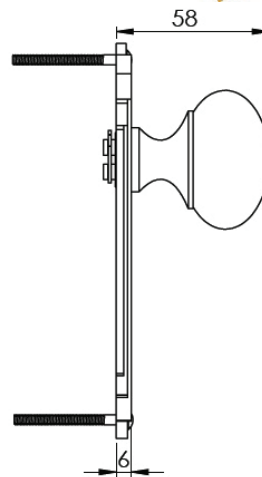

**BROADWAY MORTICE KNOB ON PLATE WITH BATHROOM PRIVACY TURN - SPRUNG ON ONE SIDE**

**INSIDE VIEW**

With thumbturn.

**OUTSIDE VIEW**

With slotted release.  
Used to open door in emergency.

This bathroom handle is suitable for use with most U.K. bathroom locks with a 57mm CTC.  
For a new door installation we would recommend using our York bathroom locks from the list below.

Thumbturn x 1pc.

2

4

2 mm Allen key :  
Used to fasten thumbturn

Spindle : 7.8mm x 85mm - 1pc.

3

Spindle : 7.8mm x 90mm - 1pc.

5

**Box Contains**

- ① Pair of mortice knobs
- ② 1x Thumbturn & release
- ③ 2x spindle suitable for 35mm & 45 mm thick door
- ④ 1x Allen key
- ⑤ 2x Brass male & female screw sets

**M Marcus Ltd., Dudley**

Product Code

BR1830

Material

Solid Brass

Available in all Heritage Brass finishes.

Sizes shown are in mm and approximate.  
We reserve the right to amend where necessary and without any prior notice.