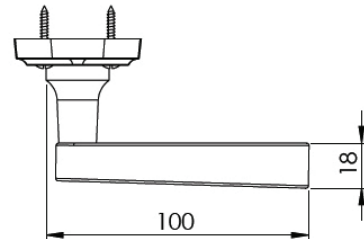

BUCKINGHAM BATHROOM/CLOAKROOM HANDLE WITH PRIVACY TURN

INSIDE VIEW  
With thumbturn.

OUTSIDE VIEW  
With slotted release.  
Used to open door in emergency.

This bathroom handle is suitable for use with most U.K. bathroom locks with a 57mm CTC.  
For a new door installation we would recommend using our York bathroom locks from the list below.

Thumbturn x 1pc.

Spindle : 7.8mm x 85mm - 1pc.

2 mm Allen key :  
Used to fasten thumbturn

8x Brass wood Screws  
Fasten the Brass Screws into the Pilot holes

Iron starter screw x 1pc.  
Drill pilot holes, use the starter screw to cut a thread

Box  
Contains

- ① Pair of lever handles
- ② 1x Thumbturn & release
- ③ 1x 85mm spindle suitable for 35mm & 45mm thick door
- ④ 1x Allen key
- ⑤ 8x Brass wood screws  
1x Iron screw

M Marcus Ltd., Dudley

Product Code

W4220

Material

Solid Brass

Available in all Heritage Brass finishes.

Sizes shown are in mm and approximate.  
We reserve the right to amend where necessary and without any prior notice.