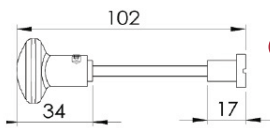

BUCKINGHAM BATHROOM/CLOAKROOM HANDLE WITH PRIVACY TURN

INSIDE VIEW  
With thumbturn.

OUTSIDE VIEW  
With slotted release.  
Used to open door in emergency.

This bathroom handle is suitable for use with most U.K. bathroom locks with a 57mm CTC.  
For a new door installation we would recommend using our York bathroom locks from the list below.

Thumbturn x 1pc.

Spindle : 7.8mm x 85mm - 1pc.

2 mm Allen key :  
Used to fasten thumbturn

8x Brass wood Screws  
Fasten the Brass Screws into the Pilot holes

Iron starter screw x 1pc.  
Drill pilot holes, use the starter screw to cut a thread

Box  
Contains

- ① Pair of lever handles
- ② 1x Thumbturn & release
- ③ 1x 85mm spindle suitable for 35mm & 45mm thick door
- ④ 1x Allen key
- ⑤ 8x Brass wood screws  
1x Iron screw

M Marcus Ltd., Dudley