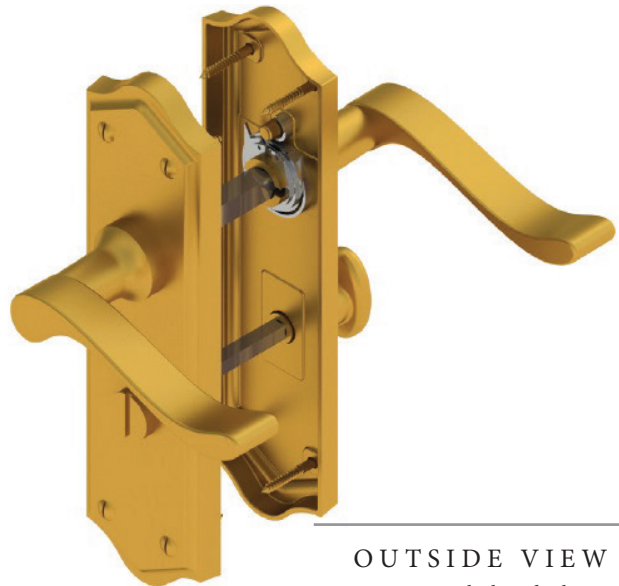

BUCKINGHAM BATHROOM/CLOAKROOM HANDLE WITH PRIVACY TURN

INSIDE VIEW  
With thumbturn.

OUTSIDE VIEW  
With slotted release.  
Used to open door in emergency.

This bathroom handle is suitable for use with most U.K. bathroom locks with a 57mm CTC.  
For a new door installation we would recommend using our York bathroom locks from the list below.

Thumbturn x 1pc.

Spindle : 7.8mm x 85mm - 1pc.

2 mm Allen key :  
Used to fasten thumbturn

8x Brass wood Screws  
Fasten the Brass Screws into the Pilot holes

Iron starter screw x 1pc.  
Drill pilot holes, use the starter screw to cut a thread

Box  
Contains

- ① Pair of lever handles
- ② 1x Thumbturn & release
- ③ 1x 85mm spindle suitable for 35mm & 45mm thick door
- ④ 1x Allen key
- ⑤ 8x Brass wood screws  
1x Iron screw

M Marcus Ltd., Dudley