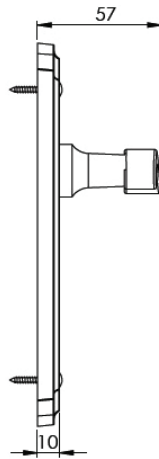

BUCKINGHAM BATHROOM/CLOAKROOM HANDLE WITH PRIVACY TURN

INSIDE VIEW  
With thumbturn.

OUTSIDE VIEW  
With slotted release.  
Used to open door in emergency.

This bathroom handle is suitable for use with most U.K. bathroom locks with a 57mm CTC.  
For a new door installation we would recommend using our York bathroom locks from the list below.

Thumbturn x 1pc.

Spindle : 7.8mm x 85mm - 1pc.

2 mm Allen key :  
Used to fasten thumbturn

8x Brass wood Screws  
Fasten the Brass Screws into the Pilot holes

Iron starter screw x 1pc.  
Drill pilot holes, use the starter screw to cut a thread

Box  
Contains

- ① Pair of lever handles
- ② 1x Thumbturn & release
- ③ 1x 85mm spindle suitable for 35mm & 45mm thick door
- ④ 1x Allen key
- ⑤ 8x Brass wood screws  
1x Iron screw

M Marcus Ltd., Dudley

Product Code

W4220

Material

Solid Brass

Available in all Heritage Brass finishes.

Sizes shown are in mm and approximate.  
We reserve the right to amend where necessary and without any prior notice.