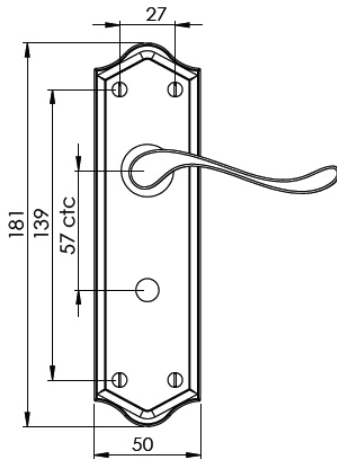

BUCKINGHAM BATHROOM/CLOAKROOM HANDLE WITH PRIVACY TURN

INSIDE VIEW  
With thumbturn.

OUTSIDE VIEW  
With slotted release.  
Used to open door in emergency.

This bathroom handle is suitable for use with most U.K. bathroom locks with a 57mm CTC.  
For a new door installation we would recommend using our York bathroom locks from the list below.

Thumbturn x 1pc.

Spindle : 7.8mm x 85mm - 1pc.

2 mm Allen key :  
Used to fasten thumbturn

8x Brass wood Screws  
Fasten the Brass Screws into the Pilot holes

Iron starter screw x 1pc.  
Drill pilot holes, use the starter screw to cut a thread

Box  
Contains

- ① Pair of lever handles
- ② 1x Thumbturn & release
- ③ 1x 85mm spindle suitable for 35mm & 45mm thick door
- ④ 1x Allen key
- ⑤ 8x Brass wood screws  
1x Iron screw

M Marcus Ltd., Dudley

Product Code

W4220

Material

Solid Brass

Available in all Heritage Brass finishes.

Sizes shown are in mm and approximate.  
We reserve the right to amend where necessary and without any prior notice.