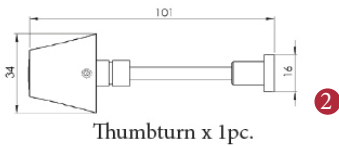

CENTAUR BATHROOM/CLOAKROOM HANDLE WITH PRIVACY TURN

INSIDE VIEW

With thumbturn.

OUTSIDE VIEW

With slotted release.  
Used to open door in emergency.

This bathroom handle is suitable for use with most U.K. bathroom locks with a 57mm CTC.  
For a new door installation we would recommend using our York bathroom locks from the list below.

Thumbturn x 1pc.

2 mm Allen key :  
Used to fasten thumbturn

Spindle : 7.8mm x 85mm - 1pc.

2x Male & Female screw.

BATHROOM LOCKS

(not Included, must be ordered seperately)

- YKBL2-AT 2 1/2" Antique Finish
- YKBL2-BLK 2 1/2" Black Finish
- YKBL2-MB 2 1/2" Matt Bronze Finish
- YKBL2-PB 2 1/2" Brass Finish
- YKBL2-PC&PN 2 1/2" Polished Chrome & Nickel Finish
- YKBL2-SB 2 1/2" Satin Brass Finish
- YKBL2-SN&SC 2 1/2" Satin Nickel & Chrome Finish
- YKBL3-AT 3" Antique Finish
- YKBL3-BLK 3" Black Finish
- YKBL3-MB 3" Matt Bronze Finish
- YKBL3-PB 3" Brass Finish
- YKBL3-PC&PN 3" Polished Chrome & Nickel Finish
- YKBL3-SB 3" Satin Brass Finish
- YKBL3-SN&SC 3" Satin Nickel & Chrome Finish

Box Contains

①	②	③	④	⑤
Pair of lever handles	1x Thumbturn & release	1x 85mm spindle suitable for 35mm & 45 mm thick door	1x Allen key	2x Brass male & female screw sets

  
M Marcus Ltd., Dudley

Product Code