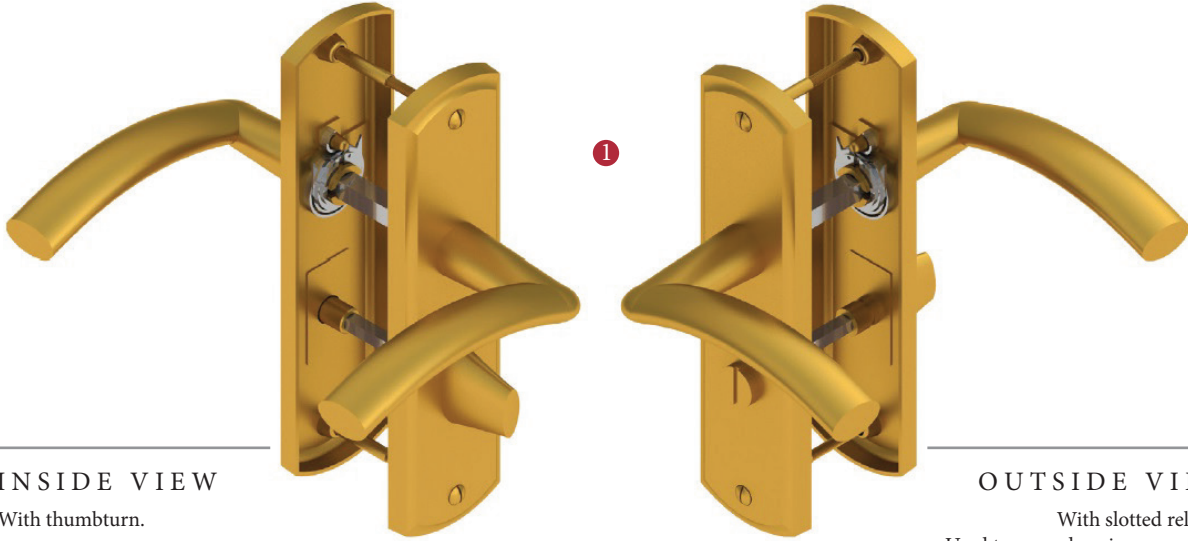

CENTAUR BATHROOM/CLOAKROOM HANDLE WITH PRIVACY TURN

INSIDE VIEW

With thumbturn.

OUTSIDE VIEW

With slotted release.  
Used to open door in emergency.

This bathroom handle is suitable for use with most U.K. bathroom locks with a 57mm CTC.  
For a new door installation we would recommend using our York bathroom locks from the list below.

Thumbturn x 1pc.

2 mm Allen key :  
Used to fasten thumbturn

Spindle : 7.8mm x 85mm - 1pc.

2x Male & Female screw.

BATHROOM LOCKS

(not Included, must be ordered seperately)

- YKBL2-AT 2 1/2" Antique Finish
- YKBL2-BLK 2 1/2" Black Finish
- YKBL2-MB 2 1/2" Matt Bronze Finish
- YKBL2-PB 2 1/2" Brass Finish
- YKBL2-PC&PN 2 1/2" Polished Chrome & Nickel Finish
- YKBL2-SB 2 1/2" Satin Brass Finish
- YKBL2-SN&SC 2 1/2" Satin Nickel & Chrome Finish
- YKBL3-AT 3" Antique Finish
- YKBL3-BLK 3" Black Finish
- YKBL3-MB 3" Matt Bronze Finish
- YKBL3-PB 3" Brass Finish
- YKBL3-PC&PN 3" Polished Chrome & Nickel Finish
- YKBL3-SB 3" Satin Brass Finish
- YKBL3-SN&SC 3" Satin Nickel & Chrome Finish

Box Contains

①	②	③	④	⑤
Pair of lever handles	1x Thumbturn & release	1x 85mm spindle suitable for 35mm & 45 mm thick door	1x Allen key	2x Brass male & female screw sets

  
M Marcus Ltd., Dudley

Product Code