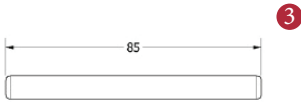

CENTAUR BATHROOM/CLOAKROOM HANDLE WITH PRIVACY TURN

INSIDE VIEW

With thumbturn.

OUTSIDE VIEW

With slotted release.  
Used to open door in emergency.

This bathroom handle is suitable for use with most U.K. bathroom locks with a 57mm CTC.  
For a new door installation we would recommend using our York bathroom locks from the list below.

Thumbturn x 1pc.

2 mm Allen key :  
Used to fasten thumbturn

Spindle : 7.8mm x 85mm - 1pc.

2x Male & Female screw.

BATHROOM LOCKS

(not Included, must be ordered seperately)

- YKBL2-AT 2 1/2" Antique Finish
- YKBL2-BLK 2 1/2" Black Finish
- YKBL2-MB 2 1/2" Matt Bronze Finish
- YKBL2-PB 2 1/2" Brass Finish
- YKBL2-PC&PN 2 1/2" Polished Chrome & Nickel Finish
- YKBL2-SB 2 1/2" Satin Brass Finish
- YKBL2-SN&SC 2 1/2" Satin Nickel & Chrome Finish
- YKBL3-AT 3" Antique Finish
- YKBL3-BLK 3" Black Finish
- YKBL3-MB 3" Matt Bronze Finish
- YKBL3-PB 3" Brass Finish
- YKBL3-PC&PN 3" Polished Chrome & Nickel Finish
- YKBL3-SB 3" Satin Brass Finish
- YKBL3-SN&SC 3" Satin Nickel & Chrome Finish

Box Contains

①	②	③	④	⑤
Pair of lever handles	1x Thumbturn & release	1x 85mm spindle suitable for 35mm & 45 mm thick door	1x Allen key	2x Brass male & female screw sets

  
M Marcus Ltd., Dudley

Product Code