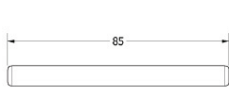

CHARLBURY BATHROOM/CLOAKROOM HANDLE WITH PRIVACY TURN

INSIDE VIEW
With thumbturn.

OUTSIDE VIEW
With slotted release.
Used to open door in emergency.

This bathroom handle is suitable for use with most U.K. bathroom locks with a 57mm CTC.
For a new door installation we would recommend using our York bathroom locks from the list below.

Thumbturn x 1pc.

Spindle : 7.8mm x 85mm - 1pc.

2 mm Allen key :
Used to fasten thumbturn

8x Brass wood Screws
Fasten the Brass Screws into the Pilot holes

Iron starter screw x 1pc.
Drill pilot holes, use the starter screw to cut a thread