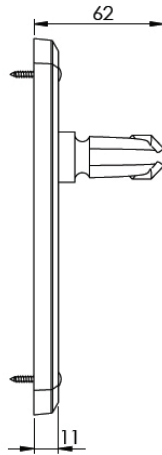

CHARLBURY BATHROOM/CLOAKROOM HANDLE WITH PRIVACY TURN

INSIDE VIEW
With thumbturn.

OUTSIDE VIEW
With slotted release.
Used to open door in emergency.

This bathroom handle is suitable for use with most U.K. bathroom locks with a 57mm CTC.
For a new door installation we would recommend using our York bathroom locks from the list below.

Thumbturn x 1pc.

Spindle : 7.8mm x 85mm - 1pc.

2 mm Allen key :
Used to fasten thumbturn

8x Brass wood Screws
Fasten the Brass Screws into the Pilot holes

Iron starter screw x 1pc.
Drill pilot holes, use the starter screw to cut a thread

Box Contains

- ① Pair of lever handles
- ② 1x Thumbturn & release
- ③ 1x 85mm spindle suitable for 35mm & 45mm thick door
- ④ 1x Allen key
- ⑤ 8x Brass wood screws
1x Iron screw

M Marcus Ltd., Dudley

Product Code

V7070

Material

Solid Brass

Available in all Heritage Brass finishes.

Sizes shown are in mm and approximate.
We reserve the right to amend where necessary and without any prior notice.