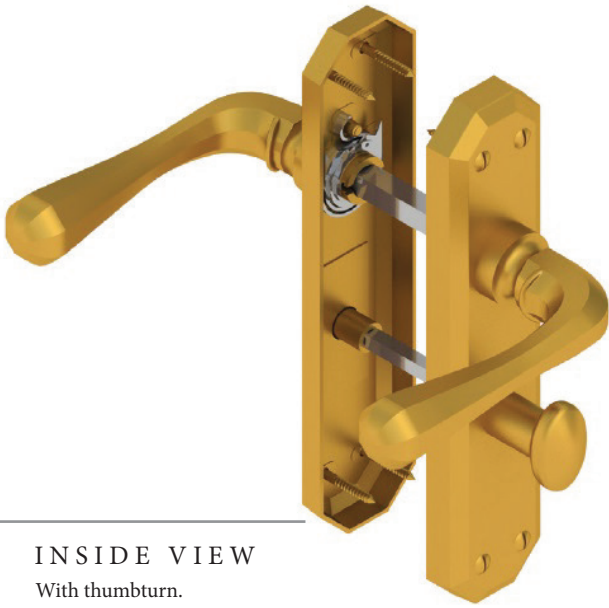

CHARLBURY BATHROOM/CLOAKROOM HANDLE WITH PRIVACY TURN

INSIDE VIEW
With thumbturn.

OUTSIDE VIEW
With slotted release.
Used to open door in emergency.

This bathroom handle is suitable for use with most U.K. bathroom locks with a 57mm CTC.
For a new door installation we would recommend using our York bathroom locks from the list below.

Thumbturn x 1pc.

Spindle : 7.8mm x 85mm - 1pc.

2 mm Allen key :
Used to fasten thumbturn

8x Brass wood Screws
Fasten the Brass Screws into the Pilot holes

Iron starter screw x 1pc.
Drill pilot holes, use the starter screw to cut a thread

Box Contains

- ① Pair of lever handles
- ② 1x Thumbturn & release
- ③ 1x 85mm spindle suitable for 35mm & 45mm thick door
- ④ 1x Allen key
- ⑤ 8x Brass wood screws
1x Iron screw

M Marcus Ltd., Dudley

Product Code