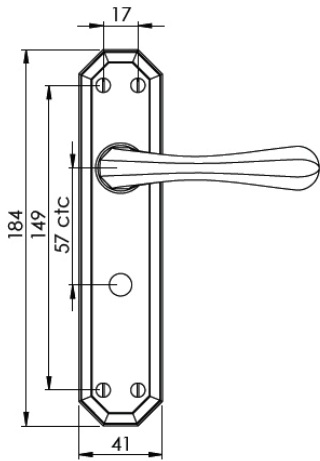

CHARLBURY BATHROOM/CLOAKROOM HANDLE WITH PRIVACY TURN

INSIDE VIEW
With thumbturn.

OUTSIDE VIEW
With slotted release.
Used to open door in emergency.

This bathroom handle is suitable for use with most U.K. bathroom locks with a 57mm CTC.
For a new door installation we would recommend using our York bathroom locks from the list below.

Thumbturn x 1pc.

Spindle : 7.8mm x 85mm - 1pc.

2 mm Allen key :
Used to fasten thumbturn

8x Brass wood Screws
Fasten the Brass Screws into the Pilot holes

Iron starter screw x 1pc.
Drill pilot holes, use the starter screw to cut a thread

Box Contains

- ① Pair of lever handles
- ② 1x Thumbturn & release
- ③ 1x 85mm spindle suitable for 35mm & 45mm thick door
- ④ 1x Allen key
- ⑤ 8x Brass wood screws
1x Iron screw

M Marcus Ltd., Dudley

Product Code

V7070

Material

Solid Brass

Available in all Heritage Brass finishes.

Sizes shown are in mm and approximate.
We reserve the right to amend where necessary and without any prior notice.