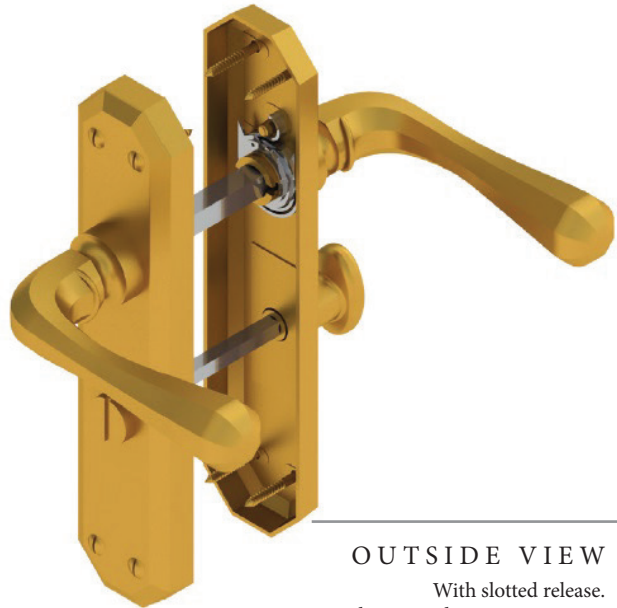

CHARLBURY BATHROOM/CLOAKROOM HANDLE WITH PRIVACY TURN

INSIDE VIEW
With thumbturn.

OUTSIDE VIEW
With slotted release.
Used to open door in emergency.

This bathroom handle is suitable for use with most U.K. bathroom locks with a 57mm CTC.
For a new door installation we would recommend using our York bathroom locks from the list below.

Thumbturn x 1pc.

Spindle : 7.8mm x 85mm - 1pc.

2 mm Allen key :
Used to fasten thumbturn

8x Brass wood Screws
Fasten the Brass Screws into the Pilot holes

Iron starter screw x 1pc.
Drill pilot holes, use the starter screw to cut a thread

Box Contains

- ① Pair of lever handles
- ② 1x Thumbturn & release
- ③ 1x 85mm spindle suitable for 35mm & 45mm thick door
- ④ 1x Allen key
- ⑤ 8x Brass wood screws
1x Iron screw

M Marcus Ltd., Dudley

Product Code