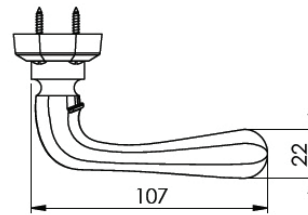

CHARLBURY BATHROOM/CLOAKROOM HANDLE WITH PRIVACY TURN

INSIDE VIEW
With thumbturn.

OUTSIDE VIEW
With slotted release.
Used to open door in emergency.

This bathroom handle is suitable for use with most U.K. bathroom locks with a 57mm CTC.
For a new door installation we would recommend using our York bathroom locks from the list below.

Thumbturn x 1pc.

Spindle : 7.8mm x 85mm - 1pc.

2 mm Allen key :
Used to fasten thumbturn

8x Brass wood Screws
Fasten the Brass Screws into the Pilot holes

Iron starter screw x 1pc.
Drill pilot holes, use the starter screw to cut a thread

Box Contains

- ① Pair of lever handles
- ② 1x Thumbturn & release
- ③ 1x 85mm spindle suitable for 35mm & 45mm thick door
- ④ 1x Allen key
- ⑤ 8x Brass wood screws
1x Iron screw

M Marcus Ltd., Dudley

Product Code

V7070

Material

Solid Brass

Available in all Heritage Brass finishes.

Sizes shown are in mm and approximate.
We reserve the right to amend where necessary and without any prior notice.