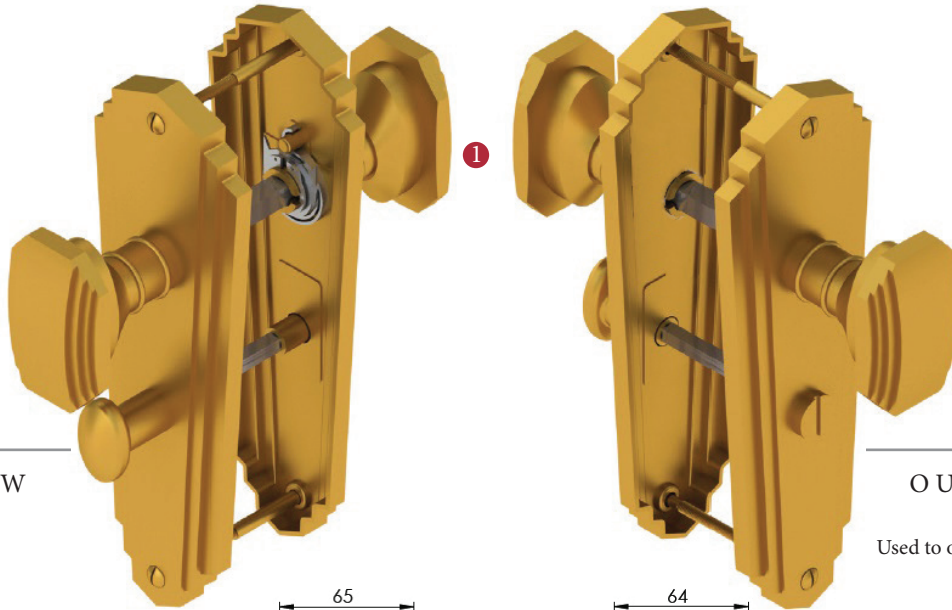

CHARLSTON MORTICE KNOB ON PLATE WITH BATHROOM PRIVACY TURN - SPRUNG ON ONE SIDE

INSIDE VIEW

With thumbturn.

OUTSIDE VIEW

With slotted release.  
Used to open door in emergency.

This bathroom handle is suitable for use with most U.K. bathroom locks with a 57mm CTC.  
For a new door installation we would recommend using our York bathroom locks from the list below.

Thumbturn x 1pc. **2**

2x 2.5 & 2 mm Allen key :  
Used to fasten handle & thumbturn **4**

Spindle : 7.8mm x 85mm - 1pc. **3**

Spindle : 7.8mm x 90mm - 1pc.

2x Male & Female screws. **5**

BATHROOM LOCKS

(not Included, must be ordered seperately)

Box Contains

- 1** Pair of mortice knobs
- 2** 1x Thumbturn & release
- 3** 2x spindle suitable for 35mm & 45 mm thick door
- 4** 2x Allen key
- 5** 2x Brass male & female screw sets

M Marcus Ltd., Dudley

Product Code

CHA1930

Material

Solid Brass

Available in all Heritage Brass finishes.

Sizes shown are in mm and approximate.  
We reserve the right to amend where necessary and without any prior notice.