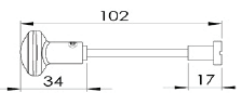

CHARLSTON MORTICE KNOB ON PLATE WITH BATHROOM PRIVACY TURN - SPRUNG ON ONE SIDE

INSIDE VIEW

With thumbturn.

OUTSIDE VIEW

With slotted release.  
Used to open door in emergency.

This bathroom handle is suitable for use with most U.K. bathroom locks with a 57mm CTC.  
For a new door installation we would recommend using our York bathroom locks from the list below.

Thumbturn x 1pc. **2**

2x 2.5 & 2 mm Allen key :  
Used to fasten handle & thumbturn **4**

Spindle : 7.8mm x 85mm - 1pc. **3**

Spindle : 7.8mm x 90mm - 1pc.

2x Male & Female screws. **5**

BATHROOM LOCKS

(not Included, must be ordered seperately)

Box Contains

- 1** Pair of mortice knobs
- 2** 1x Thumbturn & release
- 3** 2x spindle suitable for 35mm & 45 mm thick door
- 4** 2x Allen key
- 5** 2x Brass male & female screw sets

M Marcus Ltd., Dudley