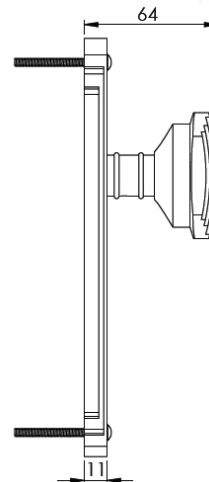

CHARLSTON MORTICE KNOB ON PLATE WITH BATHROOM PRIVACY TURN - SPRUNG ON ONE SIDE

INSIDE VIEW

With thumbturn.

OUTSIDE VIEW

With slotted release.  
Used to open door in emergency.

This bathroom handle is suitable for use with most U.K. bathroom locks with a 57mm CTC.  
For a new door installation we would recommend using our York bathroom locks from the list below.

Thumbturn x 1pc. **2**

2x 2.5 & 2 mm Allen key :  
Used to fasten handle & thumbturn **4**

Spindle : 7.8mm x 85mm - 1pc. **3**

Spindle : 7.8mm x 90mm - 1pc.

2x Male & Female screws. **5**

BATHROOM LOCKS

(not Included, must be ordered seperately)

Box Contains

- 1** Pair of mortice knobs
- 2** 1x Thumbturn & release
- 3** 2x spindle suitable for 35mm & 45 mm thick door
- 4** 2x Allen key
- 5** 2x Brass male & female screw sets

M Marcus Ltd., Dudley

Product Code

CHA1930

Material

Solid Brass

Available in all Heritage Brass finishes.

Sizes shown are in mm and approximate.  
We reserve the right to amend where necessary and without any prior notice.