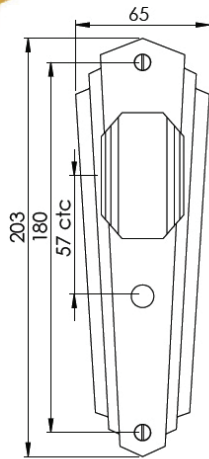

CHARLSTON MORTICE KNOB ON PLATE WITH BATHROOM PRIVACY TURN - SPRUNG ON ONE SIDE

INSIDE VIEW

With thumbturn.

OUTSIDE VIEW

With slotted release.  
Used to open door in emergency.

This bathroom handle is suitable for use with most U.K. bathroom locks with a 57mm CTC.  
For a new door installation we would recommend using our York bathroom locks from the list below.

Thumbturn x 1pc. **2**

2x 2.5 & 2 mm Allen key :  
Used to fasten handle & thumbturn **4**

Spindle : 7.8mm x 85mm - 1pc. **3**

Spindle : 7.8mm x 90mm - 1pc.

2x Male & Female screws. **5**

BATHROOM LOCKS

(not Included, must be ordered seperately)

Box Contains

- 1** Pair of mortice knobs
- 2** 1x Thumbturn & release
- 3** 2x spindle suitable for 35mm & 45 mm thick door
- 4** 2x Allen key
- 5** 2x Brass male & female screw sets

M Marcus Ltd., Dudley