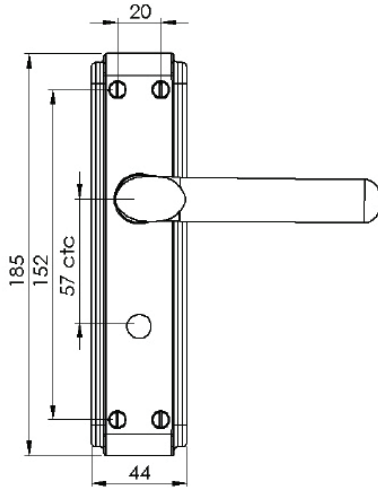

DECO BATHROOM/CLOAKROOM HANDLE WITH PRIVACY TURN

INSIDE VIEW
With thumbturn.

OUTSIDE VIEW
With slotted release.
Used to open door in emergency.

This bathroom handle is suitable for use with most U.K. bathroom locks with a 57mm CTC.
For a new door installation we would recommend using our York bathroom locks from the list below.

Thumbturn x 1pc.

Spindle : 7.8mm x 85mm - 1pc.

2 mm Allen key :
Used to fasten thumbturn

8x Brass wood Screws
Fasten the Brass Screws into the Pilot holes

Iron starter screw x 1pc.
Drill pilot holes, use the starter screw to cut a thread

Box
Contains

- ① Pair of lever handles
- ② 1x Thumbturn & release
- ③ 1x 85mm spindle suitable for 35mm & 45mm thick door
- ④ 1x Allen key
- ⑤ 8x Brass wood screws
1x Iron screw

M Marcus Ltd., Dudley

Product Code

DEC3030

Material

Solid Brass

Available in all Heritage Brass finishes.

Sizes shown are in mm and approximate.
We reserve the right to amend where necessary and without any prior notice.