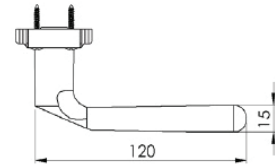

DECO BATHROOM/CLOAKROOM HANDLE WITH PRIVACY TURN

INSIDE VIEW
With thumbturn.

OUTSIDE VIEW
With slotted release.
Used to open door in emergency.

This bathroom handle is suitable for use with most U.K. bathroom locks with a 57mm CTC.
For a new door installation we would recommend using our York bathroom locks from the list below.

Thumbturn x 1pc.

Spindle : 7.8mm x 85mm - 1pc.

2 mm Allen key :
Used to fasten thumbturn

8x Brass wood Screws
Fasten the Brass Screws into the Pilot holes

Iron starter screw x 1pc.
Drill pilot holes, use the starter screw to cut a thread

Box
Contains

- ① Pair of lever handles
- ② 1x Thumbturn & release
- ③ 1x 85mm spindle suitable for 35mm & 45mm thick door
- ④ 1x Allen key
- ⑤ 8x Brass wood screws
1x Iron screw

M Marcus Ltd., Dudley

Product Code