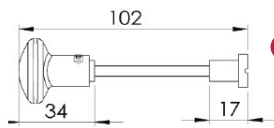

DECO BATHROOM/CLOAKROOM HANDLE WITH PRIVACY TURN

INSIDE VIEW
With thumbturn.

OUTSIDE VIEW
With slotted release.
Used to open door in emergency.

This bathroom handle is suitable for use with most U.K. bathroom locks with a 57mm CTC.
For a new door installation we would recommend using our York bathroom locks from the list below.

Thumbturn x 1pc.

Spindle : 7.8mm x 85mm - 1pc.

2 mm Allen key :
Used to fasten thumbturn

8x Brass wood Screws
Fasten the Brass Screws into the Pilot holes

Iron starter screw x 1pc.
Drill pilot holes, use the starter screw to cut a thread

Box
Contains

- ① Pair of lever handles
- ② 1x Thumbturn & release
- ③ 1x 85mm spindle suitable for 35mm & 45mm thick door
- ④ 1x Allen key
- ⑤ 8x Brass wood screws
1x Iron screw

M Marcus Ltd., Dudley

Product Code