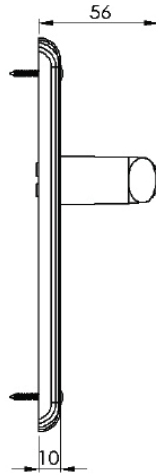

DECO BATHROOM/CLOAKROOM HANDLE WITH PRIVACY TURN

INSIDE VIEW
With thumbturn.

OUTSIDE VIEW
With slotted release.
Used to open door in emergency.

This bathroom handle is suitable for use with most U.K. bathroom locks with a 57mm CTC.
For a new door installation we would recommend using our York bathroom locks from the list below.

Thumbturn x 1pc.

Spindle : 7.8mm x 85mm - 1pc.

2 mm Allen key :
Used to fasten thumbturn

8x Brass wood Screws
Fasten the Brass Screws into the Pilot holes

Iron starter screw x 1pc.
Drill pilot holes, use the starter screw to cut a thread

Box
Contains

- ① Pair of lever handles
- ② 1x Thumbturn & release
- ③ 1x 85mm spindle suitable for 35mm & 45mm thick door
- ④ 1x Allen key
- ⑤ 8x Brass wood screws
1x Iron screw

M Marcus Ltd., Dudley

Product Code

DEC3030

Material

Solid Brass

Available in all Heritage Brass finishes.

Sizes shown are in mm and approximate.
We reserve the right to amend where necessary and without any prior notice.