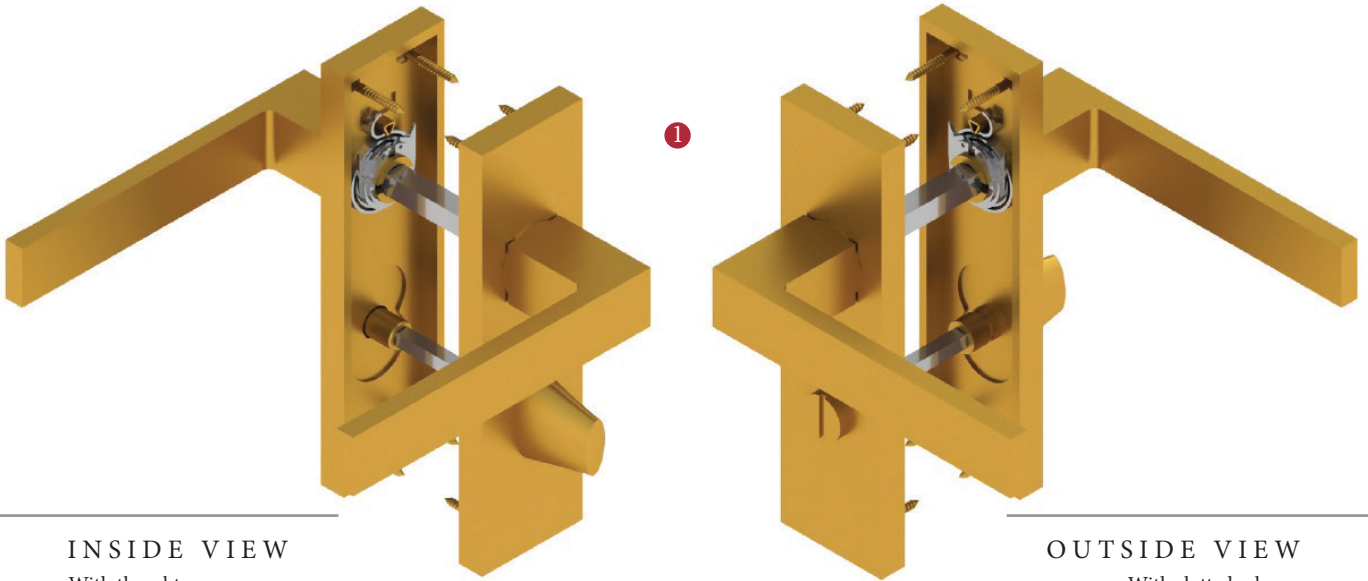

DELTA BATHROOM/CLOAKROOM HANDLE WITH PRIVACY TURN

INSIDE VIEW
With thumbturn.

OUTSIDE VIEW
With slotted release.
Used to open door in emergency.

This bathroom handle is suitable for use with most U.K. bathroom locks with a 57mm CTC.
For a new door installation we would recommend using our York bathroom locks from the list below.

Thumbturn x 1pc.

1x Bent screw driver
Used to prise the faceplate from the backplate

2 mm Allen key :
Used to fasten thumbturn

Spindle : 7.8mm x 85mm - 1pc.

2x Bathroom/
Cloakroom plate

8x Brass wood Screws and 1x Iron screw
Fasten the Brass Screw into the Pilot hole