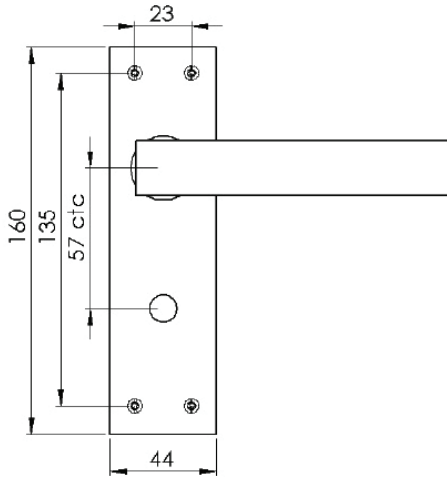

DELTA BATHROOM/CLOAKROOM HANDLE WITH PRIVACY TURN

INSIDE VIEW
With thumbturn.

OUTSIDE VIEW
With slotted release.
Used to open door in emergency.

This bathroom handle is suitable for use with most U.K. bathroom locks with a 57mm CTC.
For a new door installation we would recommend using our York bathroom locks from the list below.

Thumbturn x 1pc.

1x Bent screw driver
Used to prise the faceplate from the backplate

2 mm Allen key :
Used to fasten thumbturn

Spindle : 7.8mm x 85mm - 1pc.

2x Bathroom/
Cloakroom plate

8x Brass wood Screws and 1x Iron screw
Fasten the Brass Screw into the Pilot hole

Box Contains	① Pair of lever handles	② 1x Thumbturn & release	③ 1x Allen key	④ 2x face plate	⑤ 1x prising tool	⑥ 1x 85mm spindle suitable for 35mm & 45mm thick door	⑦ 8x Brass wood screws 1x Iron screw
--------------	-------------------------	--------------------------	----------------	-----------------	-------------------	---	---

M Marcus Ltd., Dudley

Product Code	Material	Available in all Heritage Brass finishes.	Sizes shown are in mm and approximate. We reserve the right to amend where necessary and without any prior notice.
DEL6030	Solid Brass		