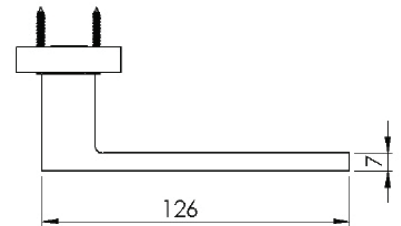

DELTA BATHROOM/CLOAKROOM HANDLE WITH PRIVACY TURN

INSIDE VIEW
With thumbturn.

OUTSIDE VIEW
With slotted release.
Used to open door in emergency.

This bathroom handle is suitable for use with most U.K. bathroom locks with a 57mm CTC.
For a new door installation we would recommend using our York bathroom locks from the list below.

Thumbturn x 1pc.

1x Bent screw driver
Used to prise the faceplate from the backplate

2 mm Allen key :
Used to fasten thumbturn

Spindle : 7.8mm x 85mm - 1pc.

2x Bathroom/
Cloakroom plate

8x Brass wood Screws and 1x Iron screw
Fasten the Brass Screw into the Pilot hole

M Marcus Ltd., Dudley

Product Code	Material	Available in all Heritage Brass finishes.	Sizes shown are in mm and approximate. We reserve the right to amend where necessary and without any prior notice.
DEL6030	Solid Brass		