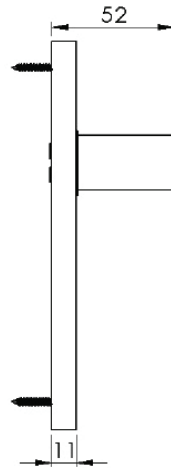

DELTA BATHROOM/CLOAKROOM HANDLE WITH PRIVACY TURN

INSIDE VIEW
With thumbturn.

OUTSIDE VIEW
With slotted release.
Used to open door in emergency.

This bathroom handle is suitable for use with most U.K. bathroom locks with a 57mm CTC.
For a new door installation we would recommend using our York bathroom locks from the list below.

Thumbturn x 1pc.

1x Bent screw driver
Used to prise the faceplate from the backplate

2 mm Allen key :
Used to fasten thumbturn

Spindle : 7.8mm x 85mm - 1pc.

2x Bathroom/
Cloakroom plate

8x Brass wood Screws and 1x Iron screw
Fasten the Brass Screw into the Pilot hole

Box Contains	① Pair of lever handles	② 1x Thumbturn & release	③ 1x Allen key	④ 2x face plate	⑤ 1x prising tool	⑥ 1x 85mm spindle suitable for 35mm & 45mm thick door	⑦ 8x Brass wood screws 1x Iron screw
--------------	-------------------------	--------------------------	----------------	-----------------	-------------------	---	---

M Marcus Ltd., Dudley

Product Code	Material	Available in all Heritage Brass finishes.	Sizes shown are in mm and approximate. We reserve the right to amend where necessary and without any prior notice.
DEL6030	Solid Brass		