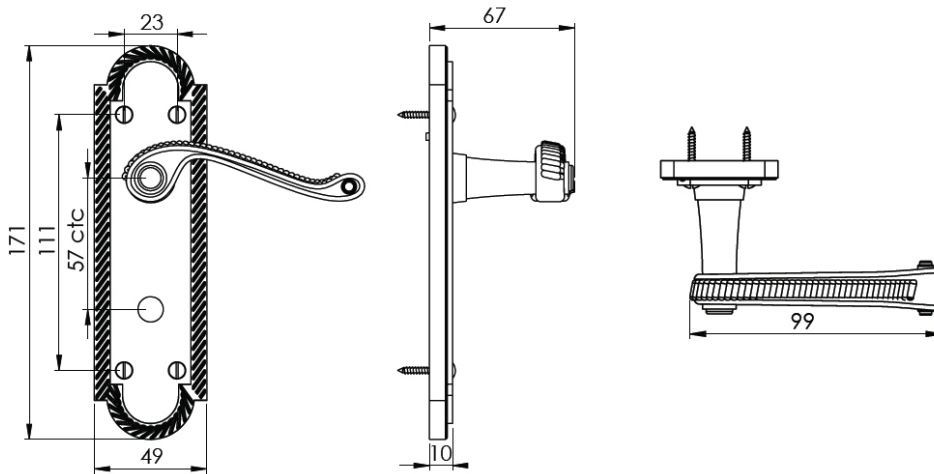

GAINSBOROUGH BATHROOM/CLOAKROOM HANDLE WITH PRIVACY TURN

**INSIDE VIEW**  
With thumbturn.

**OUTSIDE VIEW**  
With slotted release.  
Used to open door in emergency.

This bathroom handle is suitable for use with most U.K. bathroom locks with a 57mm CTC.  
For a new door installation we would recommend using our York bathroom locks from the list below.

Thumbturn x 1pc.

Spindle : 7.8mm x 85mm - 1pc.

2 mm Allen key :  
Used to fasten thumbturn

8x Brass wood Screws  
Fasten the Brass Screws into the Pilot holes

Iron starter screw x 1pc.  
Drill pilot holes, use the starter screw to cut a thread

**Box Contains**

- ① Pair of lever handles
- ② 1x Thumbturn & release
- ③ 1x 85mm spindle suitable for 35mm & 45mm thick door
- ④ 1x Allen key
- ⑤ 8x Brass wood screws  
1x Iron screw

  
**M Marcus Ltd., Dudley**

Product Code

G025

Material

Solid Brass

Available in all Heritage Brass finishes.

Sizes shown are in mm and approximate.  
We reserve the right to amend where necessary and without any prior notice.