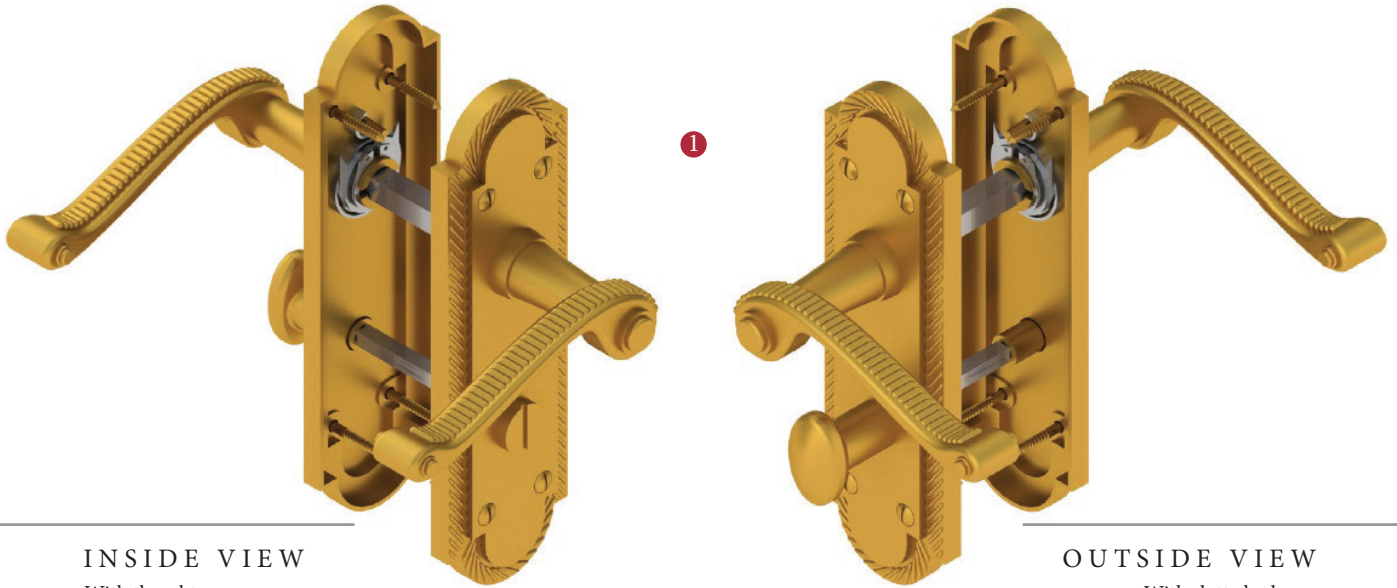

GAINSBOROUGH BATHROOM/CLOAKROOM HANDLE WITH PRIVACY TURN

**INSIDE VIEW**  
With thumbturn.

**OUTSIDE VIEW**  
With slotted release.  
Used to open door in emergency.

This bathroom handle is suitable for use with most U.K. bathroom locks with a 57mm CTC.  
For a new door installation we would recommend using our York bathroom locks from the list below.

Thumbturn x 1pc.

Spindle : 7.8mm x 85mm - 1pc.

2 mm Allen key :  
Used to fasten thumbturn

8x Brass wood Screws  
Fasten the Brass Screws into the Pilot holes

Iron starter screw x 1pc.  
Drill pilot holes, use the starter screw to cut a thread

**Box Contains**

- ① Pair of lever handles
- ② 1x Thumbturn & release
- ③ 1x 85mm spindle suitable for 35mm & 45mm thick door
- ④ 1x Allen key
- ⑤ 8x Brass wood screws  
1x Iron screw

  
**M Marcus Ltd., Dudley**