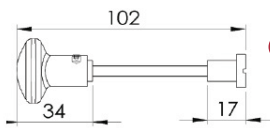

GAINSBOROUGH BATHROOM/CLOAKROOM HANDLE WITH PRIVACY TURN

**INSIDE VIEW**  
With thumbturn.

**OUTSIDE VIEW**  
With slotted release.  
Used to open door in emergency.

This bathroom handle is suitable for use with most U.K. bathroom locks with a 57mm CTC.  
For a new door installation we would recommend using our York bathroom locks from the list below.

Thumbturn x 1pc.

Spindle : 7.8mm x 85mm - 1pc.

2 mm Allen key :  
Used to fasten thumbturn

8x Brass wood Screws  
Fasten the Brass Screws into the Pilot holes

Iron starter screw x 1pc.  
Drill pilot holes, use the starter screw to cut a thread

**Box Contains**

- ① Pair of lever handles
- ② 1x Thumbturn & release
- ③ 1x 85mm spindle suitable for 35mm & 45mm thick door
- ④ 1x Allen key
- ⑤ 8x Brass wood screws  
1x Iron screw

  
**M Marcus Ltd., Dudley**