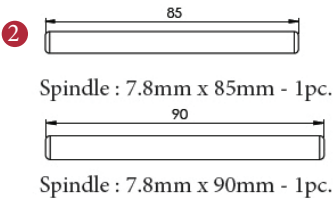

This unsprung mortice knob is suitable for use with most U.K. heavy duty tubular latches.
For a new interior door installation we would recommend using our York heavy duty tubular latch from the list below.