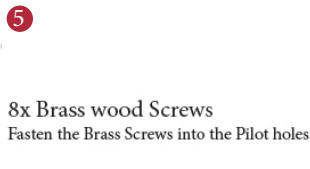

KENSINGTON MORTICE KNOB UNSPRUNG

1
PAIRED VIEW

This unsprung mortice knob is suitable for use with most U.K. heavy duty tubular latches.
For a new interior door installation we would recommend using our York heavy duty tubular latch from the list below.

HEAVY DUTY TUBULAR LATCHES
(not Included, must be ordered seperately)

YKAL3-AT	3" Bolt Through Antique Finish
YKAL3-BLK	3" Bolt Through Black Finish
YKAL3-MB	3" Bolt Through Matt Bronze Finish
YKAL3-PB	3" Bolt Through Polished Brass Finish
YKAL3-PC&PN	3" Bolt Thro' Pol.Chrome/Nickel Finish
YKAL3-SB	3" Bolt Through Satin Brass Finish
YKAL3-SN&SC	3" Bolt Thro' Sat.Chrome/Nickel Finish

Box Contains	1	2	3	4	5
	Pair of mortice knobs	2x spindle suitable for 35mm & 44mm thick door	1x Allen Key	1x Iron screw	8x Brass wood screw

M Marcus Ltd., Dudley

Product Code	Material	Available in all Heritage Brass finishes.	Sizes shown are in mm and approximate. We reserve the right to amend where necessary and without any prior notice.
KEN980	Solid Brass		