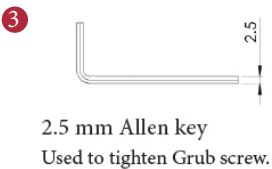

KENSINGTON MORTICE KNOB UNSPRUNG

1
PAIRED VIEW

This unsprung mortice knob is suitable for use with most U.K. heavy duty tubular latches.
For a new interior door installation we would recommend using our York heavy duty tubular latch from the list below.

Box Contains	1	2	3	4	5
	Pair of mortice knobs	2x spindle suitable for 35mm & 44mm thick door	1x Allen Key	1x Iron screw	8x Brass wood screw

M Marcus Ltd., Dudley

Product Code	Material	Available in all Heritage Brass finishes.	Sizes shown are in mm and approximate. We reserve the right to amend where necessary and without any prior notice.
KEN980	Solid Brass		