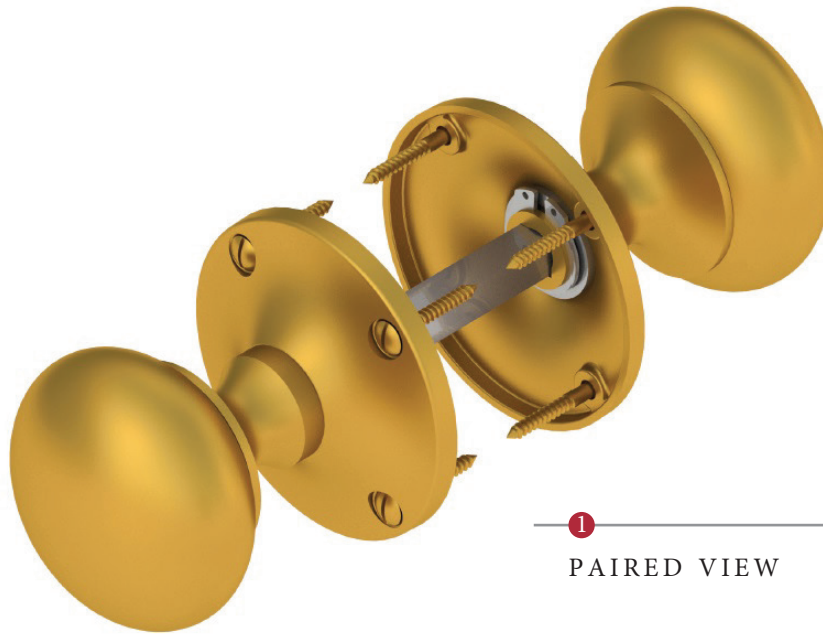

KENSINGTON MORTICE KNOB UNSPRUNG

1
PAIRED VIEW

This unsprung mortice knob is suitable for use with most U.K. heavy duty tubular latches.
For a new interior door installation we would recommend using our York heavy duty tubular latch from the list below.

HEAVY DUTY TUBULAR LATCHES
(not Included, must be ordered seperately)

YKAL3-AT	3" Bolt Through Antique Finish
YKAL3-BLK	3" Bolt Through Black Finish
YKAL3-MB	3" Bolt Through Matt Bronze Finish
YKAL3-PB	3" Bolt Through Polished Brass Finish
YKAL3-PC&PN	3" Bolt Thro' Pol.Chrome/Nickel Finish
YKAL3-SB	3" Bolt Through Satin Brass Finish
YKAL3-SN&SC	3" Bolt Thro' Sat.Chrome/Nickel Finish

Box Contains	1	2	3	4	5
	Pair of mortice knobs	2x spindle suitable for 35mm & 44mm thick door	1x Allen Key	1x Iron screw	8x Brass wood screw

M Marcus Ltd., Dudley

Product Code	Material	Available in all Heritage Brass finishes.	Sizes shown are in mm and approximate. We reserve the right to amend where necessary and without any prior notice.
KEN980	Solid Brass		