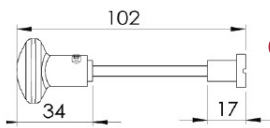

LISBOA BATHROOM/CLOAKROOM HANDLE WITH PRIVACY TURN

INSIDE VIEW
With thumbturn.

OUTSIDE VIEW
With slotted release.
Used to open door in emergency.

This bathroom handle is suitable for use with most U.K. bathroom locks with a 57mm CTC.
For a new door installation we would recommend using our York bathroom locks from the list below.

Thumbturn x 1pc.

Spindle : 7.8mm x 85mm - 1pc.

2 mm Allen key :
Used to fasten thumbturn

8x Brass wood Screws
Fasten the Brass Screws into the Pilot holes

Iron starter screw x 1pc.
Drill pilot holes, use the starter screw to cut a thread

Box Contains

- ① Pair of lever handles
- ② 1x Thumbturn & release
- ③ 1x 85mm spindle suitable for 35mm & 45mm thick door
- ④ 1x Allen key
- ⑤ 8x Brass wood screws
1x Iron screw

M Marcus Ltd., Dudley

Product Code