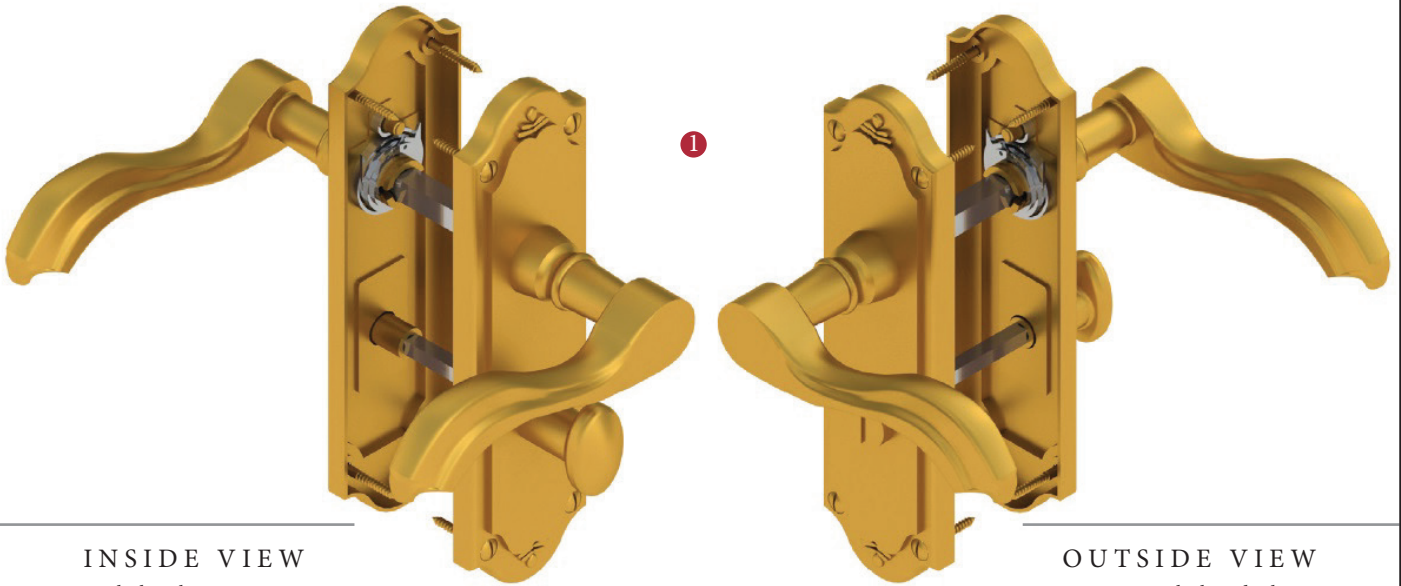

LISBOA BATHROOM/CLOAKROOM HANDLE WITH PRIVACY TURN

INSIDE VIEW
With thumbturn.

OUTSIDE VIEW
With slotted release.
Used to open door in emergency.

This bathroom handle is suitable for use with most U.K. bathroom locks with a 57mm CTC.
For a new door installation we would recommend using our York bathroom locks from the list below.

Thumbturn x 1pc.

Spindle : 7.8mm x 85mm - 1pc.

2 mm Allen key :
Used to fasten thumbturn

8x Brass wood Screws
Fasten the Brass Screws into the Pilot holes

Iron starter screw x 1pc.
Drill pilot holes, use the starter screw to cut a thread

Box Contains

- ① Pair of lever handles
- ② 1x Thumbturn & release
- ③ 1x 85mm spindle suitable for 35mm & 45mm thick door
- ④ 1x Allen key
- ⑤ 8x Brass wood screws
1x Iron screw

M Marcus Ltd., Dudley

Product Code