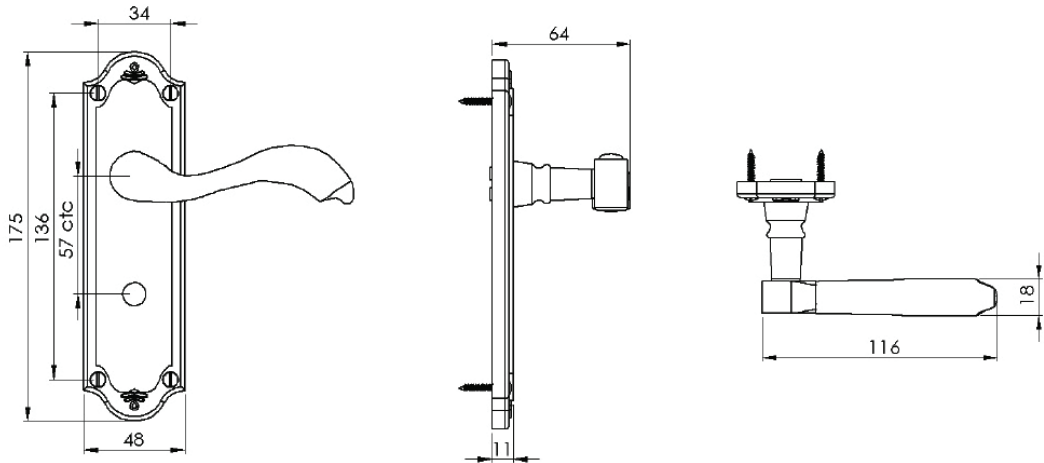

LISBOA BATHROOM/CLOAKROOM HANDLE WITH PRIVACY TURN

INSIDE VIEW
With thumbturn.

OUTSIDE VIEW
With slotted release.
Used to open door in emergency.

This bathroom handle is suitable for use with most U.K. bathroom locks with a 57mm CTC.
For a new door installation we would recommend using our York bathroom locks from the list below.

Thumbturn x 1pc.

Spindle : 7.8mm x 85mm - 1pc.

2 mm Allen key :
Used to fasten thumbturn

8x Brass wood Screws
Fasten the Brass Screws into the Pilot holes

Iron starter screw x 1pc.
Drill pilot holes, use the starter screw to cut a thread

Box Contains

- ① Pair of lever handles
- ② 1x Thumbturn & release
- ③ 1x 85mm spindle suitable for 35mm & 45mm thick door
- ④ 1x Allen key
- ⑤ 8x Brass wood screws
1x Iron screw

M Marcus Ltd., Dudley

Product Code