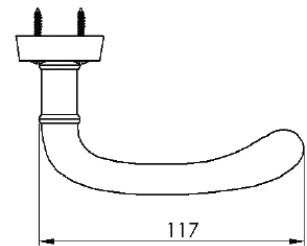

LUNA BATHROOM/CLOAKROOM HANDLE WITH PRIVACY TURN

INSIDE VIEW
With thumbturn.

OUTSIDE VIEW
With slotted release.
Used to open door in emergency.

This bathroom handle is suitable for use with most U.K. bathroom locks with a 57mm CTC.
For a new door installation we would recommend using our York bathroom locks from the list below.

2x 2.5 & 2 mm Allen key :
Used to fasten handle & thumbturn

Spindle : 7.8mm x 85mm - 1pc.

BATHROOM LOCKS
(not Included, must be ordered separately)

- YKBL2-AT 2 1/2" Antique Finish
- YKBL2-BLK 2 1/2" Black Finish
- YKBL2-MB 2 1/2" Matt Bronze Finish
- YKBL2-PB 2 1/2" Brass Finish
- YKBL2-PC&PN 2 1/2" Polished Chrome & Nickel Finish
- YKBL2-SB 2 1/2" Satin Brass Finish
- YKBL2-SN&SC 2 1/2" Satin Nickel & Chrome Finish
- YKBL3-AT 3" Antique Finish
- YKBL3-BLK 3" Black Finish
- YKBL3-MB 3" Matt Bronze Finish
- YKBL3-PB 3" Brass Finish
- YKBL3-PC&PN 3" Polished Chrome & Nickel Finish
- YKBL3-SB 3" Satin Brass Finish
- YKBL3-SN&SC 3" Satin Nickel & Chrome Finish

Box Contains

- ① Pair of lever handles
- ② 1x Thumbturn & release
- ③ 1x 85mm spindle suitable for 35mm & 45mm thick door
- ④ 2x Allen key
- ⑤ 8x Brass wood screws
1x Iron screw

M Marcus Ltd., Dudley

Product Code

LUN5330

Material

Solid Brass

Available in all Heritage Brass finishes.

Sizes shown are in mm and approximate.
We reserve the right to amend where necessary and without any prior notice.