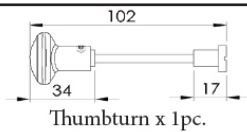

LUNA BATHROOM/CLOAKROOM HANDLE WITH PRIVACY TURN

INSIDE VIEW
With thumbturn.

OUTSIDE VIEW
With slotted release.
Used to open door in emergency.

This bathroom handle is suitable for use with most U.K. bathroom locks with a 57mm CTC.
For a new door installation we would recommend using our York bathroom locks from the list below.

2x 2.5 & 2 mm Allen key :
Used to fasten handle & thumbturn

Spindle : 7.8mm x 85mm - 1pc.

BATHROOM LOCKS
(not Included, must be ordered separately)

- YKBL2-AT 2 1/2" Antique Finish
- YKBL2-BLK 2 1/2" Black Finish
- YKBL2-MB 2 1/2" Matt Bronze Finish
- YKBL2-PB 2 1/2" Brass Finish
- YKBL2-PC&PN 2 1/2" Polished Chrome & Nickel Finish
- YKBL2-SB 2 1/2" Satin Brass Finish
- YKBL2-SN&SC 2 1/2" Satin Nickel & Chrome Finish
- YKBL3-AT 3" Antique Finish
- YKBL3-BLK 3" Black Finish
- YKBL3-MB 3" Matt Bronze Finish
- YKBL3-PB 3" Brass Finish
- YKBL3-PC&PN 3" Polished Chrome & Nickel Finish
- YKBL3-SB 3" Satin Brass Finish
- YKBL3-SN&SC 3" Satin Nickel & Chrome Finish

Box Contains

- ① Pair of lever handles
- ② 1x Thumbturn & release
- ③ 1x 85mm spindle suitable for 35mm & 45mm thick door
- ④ 2x Allen key
- ⑤ 8x Brass wood screws
1x Iron screw

M Marcus Ltd., Dudley

Product Code