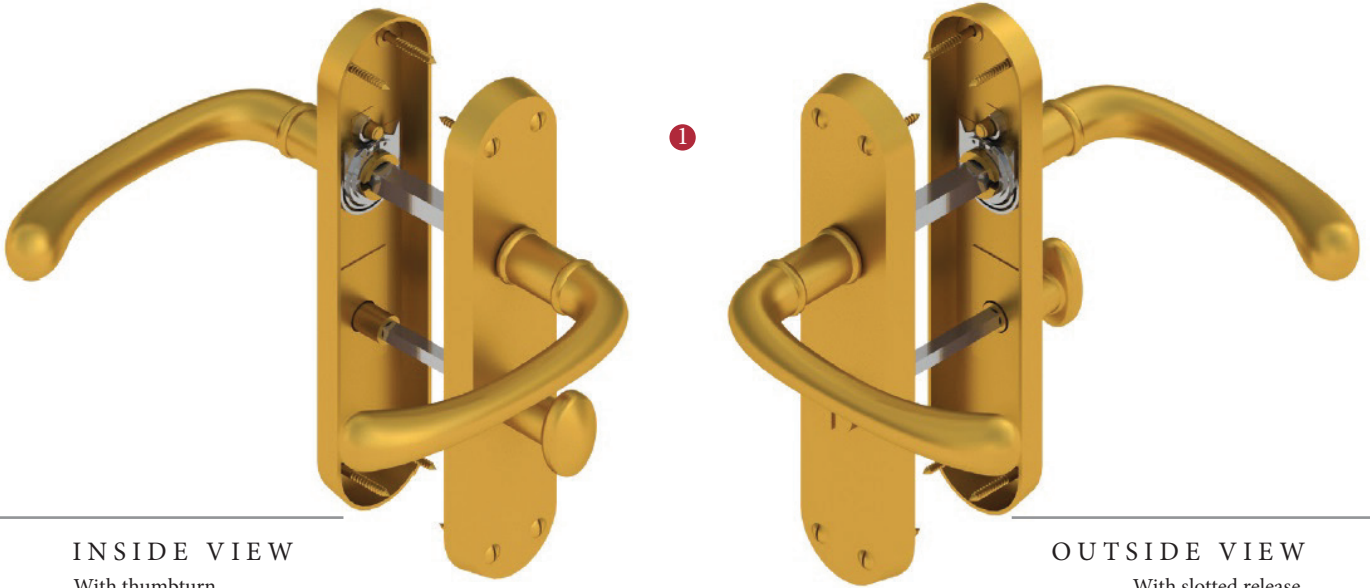

LUNA BATHROOM/CLOAKROOM HANDLE WITH PRIVACY TURN

INSIDE VIEW
With thumbturn.

OUTSIDE VIEW
With slotted release.
Used to open door in emergency.

This bathroom handle is suitable for use with most U.K. bathroom locks with a 57mm CTC.
For a new door installation we would recommend using our York bathroom locks from the list below.

2x 2.5 & 2 mm Allen key :
Used to fasten handle & thumbturn

Spindle : 7.8mm x 85mm - 1pc.

BATHROOM LOCKS
(not Included, must be ordered separately)

- YKBL2-AT 2 1/2" Antique Finish
- YKBL2-BLK 2 1/2" Black Finish
- YKBL2-MB 2 1/2" Matt Bronze Finish
- YKBL2-PB 2 1/2" Brass Finish
- YKBL2-PC&PN 2 1/2" Polished Chrome & Nickel Finish
- YKBL2-SB 2 1/2" Satin Brass Finish
- YKBL2-SN&SC 2 1/2" Satin Nickel & Chrome Finish
- YKBL3-AT 3" Antique Finish
- YKBL3-BLK 3" Black Finish
- YKBL3-MB 3" Matt Bronze Finish
- YKBL3-PB 3" Brass Finish
- YKBL3-PC&PN 3" Polished Chrome & Nickel Finish
- YKBL3-SB 3" Satin Brass Finish
- YKBL3-SN&SC 3" Satin Nickel & Chrome Finish

Box Contains

- ① Pair of lever handles
- ② 1x Thumbturn & release
- ③ 1x 85mm spindle suitable for 35mm & 45mm thick door
- ④ 2x Allen key
- ⑤ 8x Brass wood screws
1x Iron screw

M Marcus Ltd., Dudley

Product Code

LUN5330

Material

Solid Brass

Available in all Heritage Brass finishes.

Sizes shown are in mm and approximate.
We reserve the right to amend where necessary and without any prior notice.