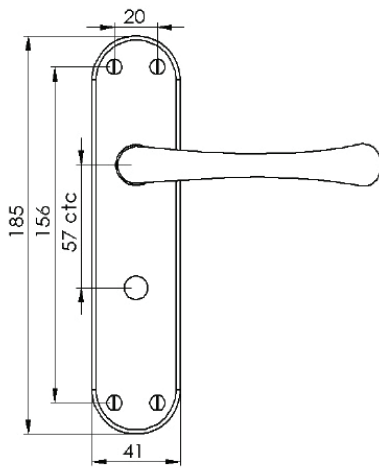

LUNA BATHROOM/CLOAKROOM HANDLE WITH PRIVACY TURN

INSIDE VIEW
With thumbturn.

OUTSIDE VIEW
With slotted release.
Used to open door in emergency.

This bathroom handle is suitable for use with most U.K. bathroom locks with a 57mm CTC.
For a new door installation we would recommend using our York bathroom locks from the list below.

2x 2.5 & 2 mm Allen key :
Used to fasten handle & thumbturn

Spindle : 7.8mm x 85mm - 1pc.

BATHROOM LOCKS
(not Included, must be ordered separately)

- YKBL2-AT 2 1/2" Antique Finish
- YKBL2-BLK 2 1/2" Black Finish
- YKBL2-MB 2 1/2" Matt Bronze Finish
- YKBL2-PB 2 1/2" Brass Finish
- YKBL2-PC&PN 2 1/2" Polished Chrome & Nickel Finish
- YKBL2-SB 2 1/2" Satin Brass Finish
- YKBL2-SN&SC 2 1/2" Satin Nickel & Chrome Finish
- YKBL3-AT 3" Antique Finish
- YKBL3-BLK 3" Black Finish
- YKBL3-MB 3" Matt Bronze Finish
- YKBL3-PB 3" Brass Finish
- YKBL3-PC&PN 3" Polished Chrome & Nickel Finish
- YKBL3-SB 3" Satin Brass Finish
- YKBL3-SN&SC 3" Satin Nickel & Chrome Finish

Box Contains

- ① Pair of lever handles
- ② 1x Thumbturn & release
- ③ 1x 85mm spindle suitable for 35mm & 45mm thick door
- ④ 2x Allen key
- ⑤ 8x Brass wood screws
1x Iron screw

M Marcus Ltd., Dudley

Product Code

LUN5330

Material

Solid Brass

Available in all Heritage Brass finishes.

Sizes shown are in mm and approximate.
We reserve the right to amend where necessary and without any prior notice.