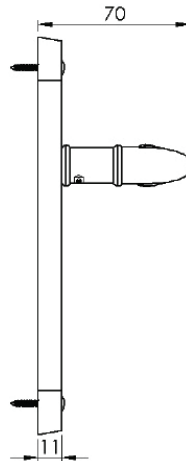

LUNA BATHROOM/CLOAKROOM HANDLE WITH PRIVACY TURN

INSIDE VIEW
With thumbturn.

OUTSIDE VIEW
With slotted release.
Used to open door in emergency.

This bathroom handle is suitable for use with most U.K. bathroom locks with a 57mm CTC.
For a new door installation we would recommend using our York bathroom locks from the list below.

2x 2.5 & 2 mm Allen key :
Used to fasten handle & thumbturn

Spindle : 7.8mm x 85mm - 1pc.

BATHROOM LOCKS
(not Included, must be ordered separately)

- YKBL2-AT 2 1/2" Antique Finish
- YKBL2-BLK 2 1/2" Black Finish
- YKBL2-MB 2 1/2" Matt Bronze Finish
- YKBL2-PB 2 1/2" Brass Finish
- YKBL2-PC&PN 2 1/2" Polished Chrome & Nickel Finish
- YKBL2-SB 2 1/2" Satin Brass Finish
- YKBL2-SN&SC 2 1/2" Satin Nickel & Chrome Finish
- YKBL3-AT 3" Antique Finish
- YKBL3-BLK 3" Black Finish
- YKBL3-MB 3" Matt Bronze Finish
- YKBL3-PB 3" Brass Finish
- YKBL3-PC&PN 3" Polished Chrome & Nickel Finish
- YKBL3-SB 3" Satin Brass Finish
- YKBL3-SN&SC 3" Satin Nickel & Chrome Finish

Box Contains

- ① Pair of lever handles
- ② 1x Thumbturn & release
- ③ 1x 85mm spindle suitable for 35mm & 45mm thick door
- ④ 2x Allen key
- ⑤ 8x Brass wood screws
1x Iron screw

M Marcus Ltd., Dudley

Product Code

LUN5330

Material

Solid Brass

Available in all Heritage Brass finishes.

Sizes shown are in mm and approximate.
We reserve the right to amend where necessary and without any prior notice.