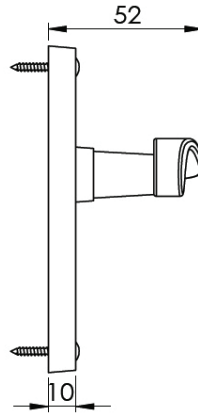

SOPHIA SHORT PRIVACY SET

INSIDE VIEW
With thumbturn.

OUTSIDE VIEW
With slotted release.
Used to open door in emergency.

This latch handle is suitable for use with most U.K. tubular latches.
For a new door installation we would recommend using our York standard tubular latch from the list below.

Thumbturn x 1pc.

Spindle : 7.8mm x 85mm - 1pc.

2 mm Allen key :
Used to fasten thumbturn

8x Brass wood Screws
Fasten the Brass Screws into the Pilot holes

Iron starter screw x 1pc.
Drill pilot holes, use the starter screw to cut a thread

Box Contains

①	②	③	④	⑤
Pair of lever handles	1x Thumbturn & release	1x 85mm spindle suitable for 35mm & 45mm thick door	1x Allen key	8x Brass wood screws 1x Iron screw

M Marcus Ltd., Dudley

Product Code

V4144

Material

Solid Brass

Available in all Heritage Brass finishes.

Sizes shown are in mm and approximate.
We reserve the right to amend where necessary and without any prior notice.