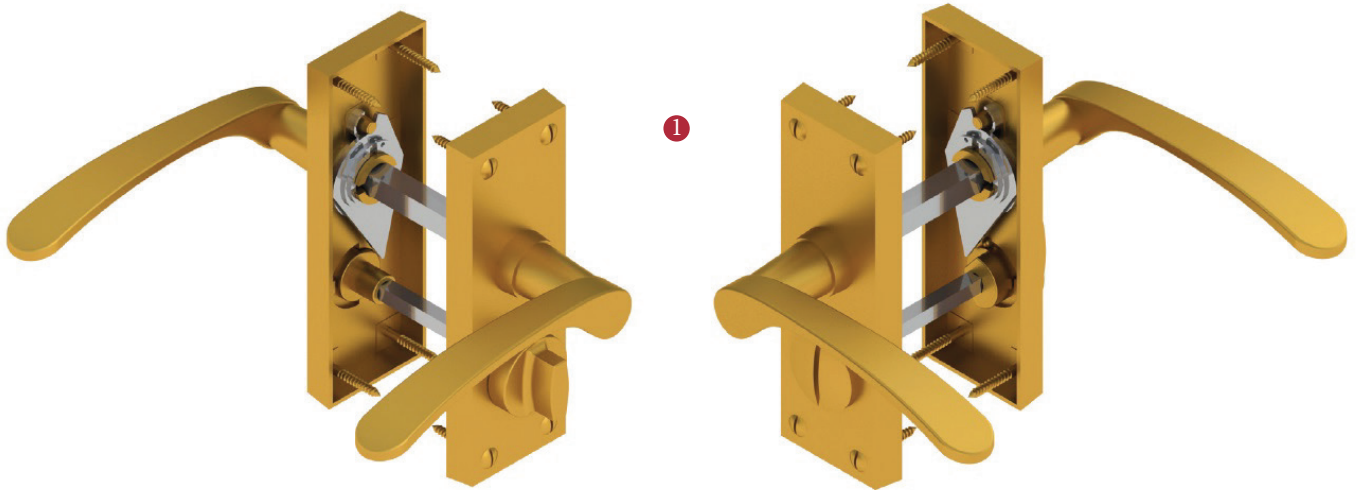

SOPHIA SHORT PRIVACY SET

INSIDE VIEW
With thumbturn.

OUTSIDE VIEW
With slotted release.
Used to open door in emergency.

This latch handle is suitable for use with most U.K. tubular latches.
For a new door installation we would recommend using our York standard tubular latch from the list below.

Thumbturn x 1pc.

Spindle : 7.8mm x 85mm - 1pc.

2 mm Allen key :
Used to fasten thumbturn

8x Brass wood Screws
Fasten the Brass Screws into the Pilot holes

Iron starter screw x 1pc.
Drill pilot holes, use the starter screw to cut a thread

TUBULAR LATCH

(not Included, must be ordered separately)

YKTL2-AT	2 1/2" Antique Finish
YKTL2-BLK	2 1/2" Black Finish
YKTL2-MB	2 1/2" Matt Bronze Finish
YKTL2-PB	2 1/2" Brass Finish
YKTL2-PC&PN	2 1/2" Polished Chrome & Nickel Finish
YKTL2-SB	2 1/2" Satin Brass Finish
YKTL2-SN&SC	2 1/2" Satin Nickel & Chrome Finish
YKTL3-AT	3" Antique Finish
YKTL3-BLK	3" Black Finish
YKTL3-MB	3" Matt Bronze Finish
YKTL3-PB	3" Brass Finish
YKTL3-PC&PN	3" Polished Chrome & Nickel Finish
YKTL3-SB	3" Satin Brass Finish
YKTL3-SN&SC	3" Satin Nickel & Chrome Finish

Box Contains

①	②	③	④	⑤
Pair of lever handles	1x Thumbturn & release	1x 85mm spindle suitable for 35mm & 45mm thick door	1x Allen key	8x Brass wood screws 1x Iron screw

M Marcus Ltd., Dudley

Product Code

V4144