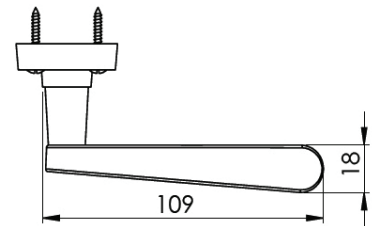

SOPHIA SHORT PRIVACY SET

INSIDE VIEW
With thumbturn.

OUTSIDE VIEW
With slotted release.
Used to open door in emergency.

This latch handle is suitable for use with most U.K. tubular latches.
For a new door installation we would recommend using our York standard tubular latch from the list below.

Thumbturn x 1pc.

Spindle : 7.8mm x 85mm - 1pc.

2 mm Allen key :
Used to fasten thumbturn

8x Brass wood Screws
Fasten the Brass Screws into the Pilot holes

Iron starter screw x 1pc.
Drill pilot holes, use the starter screw to cut a thread

Box Contains

①	②	③	④	⑤
Pair of lever handles	1x Thumbturn & release	1x 85mm spindle suitable for 35mm & 45mm thick door	1x Allen key	8x Brass wood screws 1x Iron screw

M Marcus Ltd., Dudley

Product Code

V4144