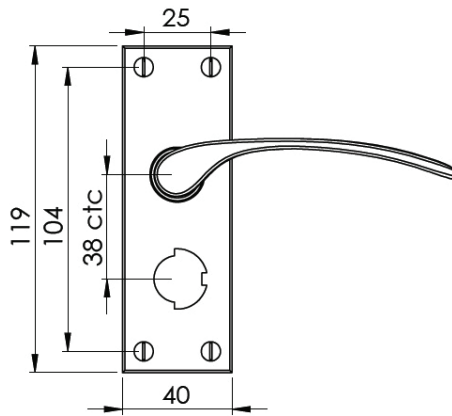

SOPHIA SHORT PRIVACY SET

INSIDE VIEW
With thumbturn.

OUTSIDE VIEW
With slotted release.
Used to open door in emergency.

This latch handle is suitable for use with most U.K. tubular latches.
For a new door installation we would recommend using our York standard tubular latch from the list below.

Thumbturn x 1pc.

Spindle : 7.8mm x 85mm - 1pc.

2 mm Allen key :
Used to fasten thumbturn

8x Brass wood Screws
Fasten the Brass Screws into the Pilot holes

Iron starter screw x 1pc.
Drill pilot holes, use the starter screw to cut a thread

Box Contains

①	②	③	④	⑤
Pair of lever handles	1x Thumbturn & release	1x 85mm spindle suitable for 35mm & 45mm thick door	1x Allen key	8x Brass wood screws 1x Iron screw

M Marcus Ltd., Dudley

Product Code

V4144

Material

Solid Brass

Available in all Heritage Brass finishes.

Sizes shown are in mm and approximate.
We reserve the right to amend where necessary and without any prior notice.