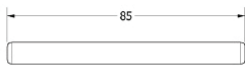

SOPHIA SHORT PRIVACY SET

INSIDE VIEW
With thumbturn.

OUTSIDE VIEW
With slotted release.
Used to open door in emergency.

This latch handle is suitable for use with most U.K. tubular latches.
For a new door installation we would recommend using our York standard tubular latch from the list below.

Thumbturn x 1pc.

Spindle : 7.8mm x 85mm - 1pc.

2 mm Allen key :
Used to fasten thumbturn

8x Brass wood Screws
Fasten the Brass Screws into the Pilot holes

Iron starter screw x 1pc.
Drill pilot holes, use the starter screw to cut a thread