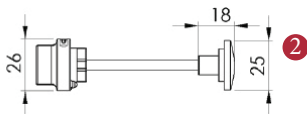

SOPHIA SHORT PRIVACY SET

INSIDE VIEW
With thumbturn.

OUTSIDE VIEW
With slotted release.
Used to open door in emergency.

This latch handle is suitable for use with most U.K. tubular latches.
For a new door installation we would recommend using our York standard tubular latch from the list below.

Thumbturn x 1pc.

Spindle : 7.8mm x 85mm - 1pc.

2 mm Allen key :
Used to fasten thumbturn

8x Brass wood Screws
Fasten the Brass Screws into the Pilot holes

Iron starter screw x 1pc.
Drill pilot holes, use the starter screw to cut a thread

Box Contains

①	②	③	④	⑤
Pair of lever handles	1x Thumbturn & release	1x 85mm spindle suitable for 35mm & 45mm thick door	1x Allen key	8x Brass wood screws 1x Iron screw

M Marcus Ltd., Dudley

Product Code

V4144