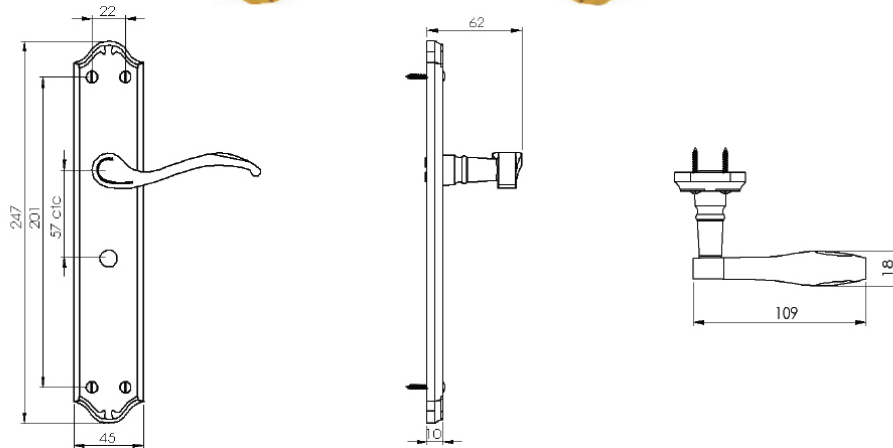

VERONA LONG BATHROOM/CLOAKROOM HANDLE WITH PRIVACY TURN

**INSIDE VIEW**  
With thumbturn.

**OUTSIDE VIEW**  
With slotted release.  
Used to open door in emergency.

This bathroom handle is suitable for use with most U.K. bathroom locks with a 57mm CTC.  
For a new door installation we would recommend using our York bathroom locks from the list below.

Thumbturn x 1pc.

Spindle : 7.8mm x 85mm - 1pc.

2 mm Allen key :  
Used to fasten thumbturn

8x Brass wood Screws  
Fasten the Brass Screws into the Pilot holes

Iron starter screw x 1pc.  
Drill pilot holes, use the starter screw to cut a thread

**Box Contains**

- ① Pair of lever handles
- ② 1x Thumbturn & release
- ③ 1x 85mm spindle suitable for 35mm & 45mm thick door
- ④ 1x Allen key
- ⑤ 8x Brass wood screws  
1x Iron screw

  
**M Marcus Ltd., Dudley**

Product Code

MM828

Material

Solid Brass

Available in all Heritage Brass finishes.

Sizes shown are in mm and approximate.  
We reserve the right to amend where necessary and without any prior notice.