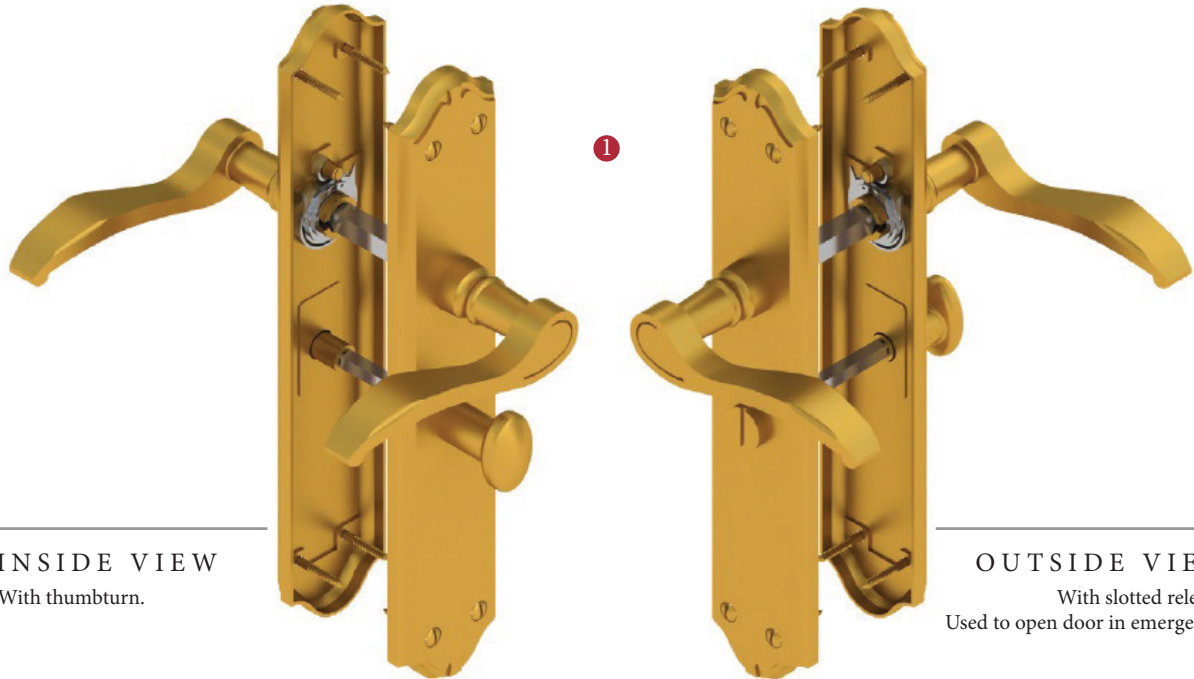

VERONA LONG BATHROOM/CLOAKROOM HANDLE WITH PRIVACY TURN

**INSIDE VIEW**  
With thumbturn.

**OUTSIDE VIEW**  
With slotted release.  
Used to open door in emergency.

This bathroom handle is suitable for use with most U.K. bathroom locks with a 57mm CTC.  
For a new door installation we would recommend using our York bathroom locks from the list below.

Thumbturn x 1pc.

Spindle : 7.8mm x 85mm - 1pc.

2 mm Allen key :  
Used to fasten thumbturn

8x Brass wood Screws  
Fasten the Brass Screws into the Pilot holes

Iron starter screw x 1pc.  
Drill pilot holes, use the starter screw to cut a thread

**Box Contains**

- ① Pair of lever handles
- ② 1x Thumbturn & release
- ③ 1x 85mm spindle suitable for 35mm & 45mm thick door
- ④ 1x Allen key
- ⑤ 8x Brass wood screws  
1x Iron screw

  
**M Marcus Ltd., Dudley**