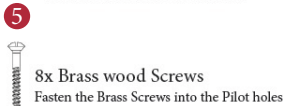

VERONA LONG BATHROOM/CLOAKROOM HANDLE WITH PRIVACY TURN

**INSIDE VIEW**  
With thumbturn.

**OUTSIDE VIEW**  
With slotted release.  
Used to open door in emergency.

This bathroom handle is suitable for use with most U.K. bathroom locks with a 57mm CTC.  
For a new door installation we would recommend using our York bathroom locks from the list below.

Thumbturn x 1pc.

Spindle : 7.8mm x 85mm - 1pc.

2 mm Allen key :  
Used to fasten thumbturn

8x Brass wood Screws  
Fasten the Brass Screws into the Pilot holes

Iron starter screw x 1pc.  
Drill pilot holes, use the starter screw to cut a thread