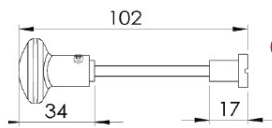

VERONA LONG BATHROOM/CLOAKROOM HANDLE WITH PRIVACY TURN

**INSIDE VIEW**  
With thumbturn.

**OUTSIDE VIEW**  
With slotted release.  
Used to open door in emergency.

This bathroom handle is suitable for use with most U.K. bathroom locks with a 57mm CTC.  
For a new door installation we would recommend using our York bathroom locks from the list below.

Thumbturn x 1pc.

Spindle : 7.8mm x 85mm - 1pc.

2 mm Allen key :  
Used to fasten thumbturn

8x Brass wood Screws  
Fasten the Brass Screws into the Pilot holes

Iron starter screw x 1pc.  
Drill pilot holes, use the starter screw to cut a thread

**Box Contains**

- ① Pair of lever handles
- ② 1x Thumbturn & release
- ③ 1x 85mm spindle suitable for 35mm & 45mm thick door
- ④ 1x Allen key
- ⑤ 8x Brass wood screws  
1x Iron screw

  
**M Marcus Ltd., Dudley**