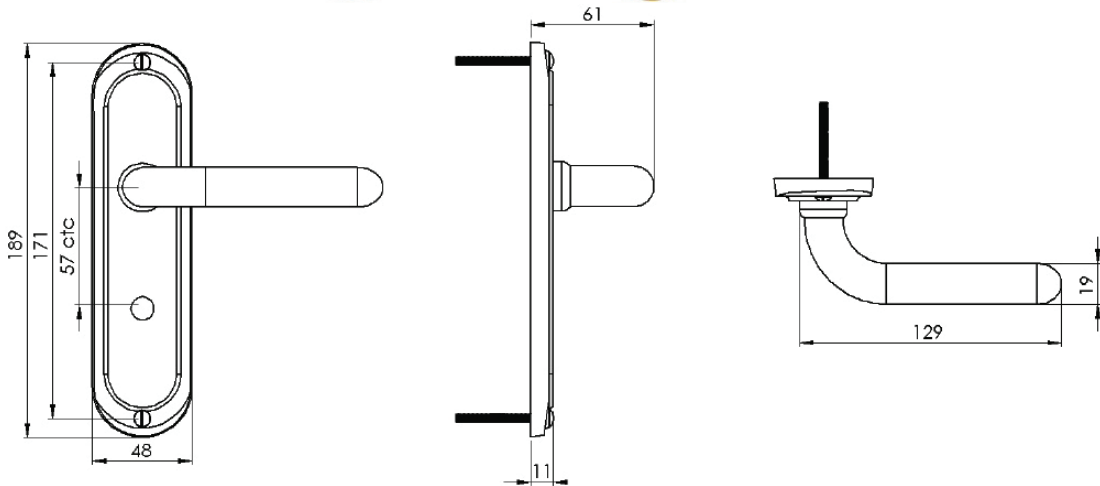

VIENNA BATHROOM/CLOAKROOM HANDLE WITH PRIVACY TURN

INSIDE VIEW

With thumbturn.

OUTSIDE VIEW

With slotted release.
Used to open door in emergency.

This bathroom handle is suitable for use with most U.K. bathroom locks with a 57mm CTC.
For a new door installation we would recommend using our York bathroom locks from the list below.

Thumbturn x 1pc.

Spindle : 7.8mm x 85mm - 1pc.

2 mm Allen key :
Used to fasten thumbturn

8x Brass wood Screws
Fasten the Brass Screws into the Pilot holes

Iron starter screw x 1pc.
Drill pilot holes, use the starter screw to cut a thread

Box Contains

①	②	③	④	⑤
Pair of lever handles	1x Thumbturn & release	1x 85mm spindle suitable for 35mm & 45 mm thick door	1x Allen key	2x Brass male & female screw sets

M Marcus Ltd., Dudley

Product Code

VIE3330