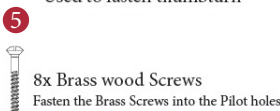

VIENNA BATHROOM/CLOAKROOM HANDLE WITH PRIVACY TURN

INSIDE VIEW

With thumbturn.

OUTSIDE VIEW

With slotted release.
Used to open door in emergency.

This bathroom handle is suitable for use with most U.K. bathroom locks with a 57mm CTC.
For a new door installation we would recommend using our York bathroom locks from the list below.

Thumbturn x 1pc.

Spindle : 7.8mm x 85mm - 1pc.

2 mm Allen key :
Used to fasten thumbturn

8x Brass wood Screws
Fasten the Brass Screws into the Pilot holes

Iron starter screw x 1pc.
Drill pilot holes, use the starter screw to cut a thread

Box Contains

①	②	③	④	⑤
Pair of lever handles	1x Thumbturn & release	1x 85mm spindle suitable for 35mm & 45 mm thick door	1x Allen key	2x Brass male & female screw sets

M Marcus Ltd., Dudley

Product Code

VIE3330