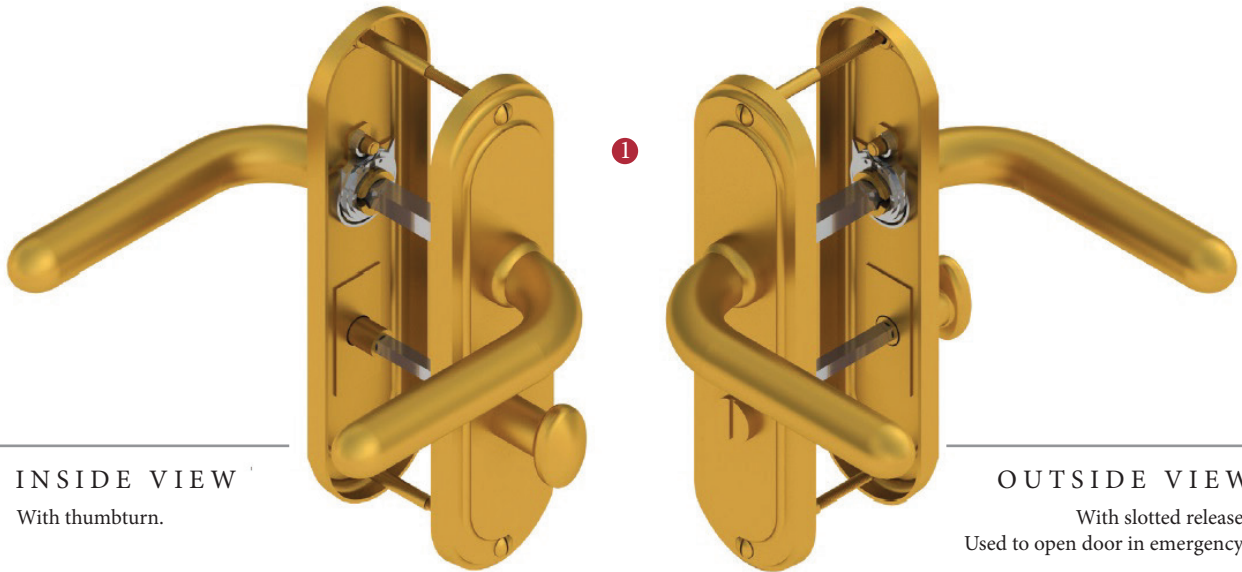

VIENNA BATHROOM/CLOAKROOM HANDLE WITH PRIVACY TURN

INSIDE VIEW

With thumbturn.

OUTSIDE VIEW

With slotted release.
Used to open door in emergency.

This bathroom handle is suitable for use with most U.K. bathroom locks with a 57mm CTC.
For a new door installation we would recommend using our York bathroom locks from the list below.

Thumbturn x 1pc.

Spindle : 7.8mm x 85mm - 1pc.

2 mm Allen key :
Used to fasten thumbturn

8x Brass wood Screws
Fasten the Brass Screws into the Pilot holes

Iron starter screw x 1pc.
Drill pilot holes, use the starter screw to cut a thread

Box Contains

①	②	③	④	⑤
Pair of lever handles	1x Thumbturn & release	1x 85mm spindle suitable for 35mm & 45 mm thick door	1x Allen key	2x Brass male & female screw sets

M Marcus Ltd., Dudley

Product Code

VIE3330