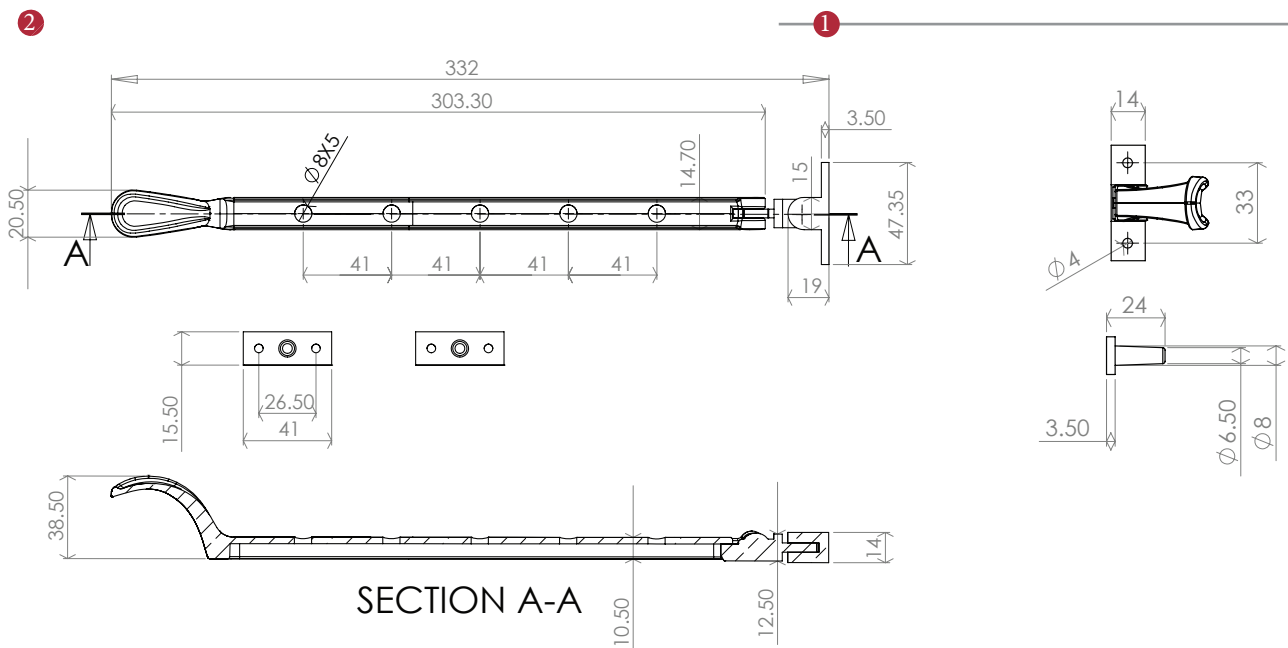

V990 12" CASEMENT STAY

② Dimensions: see the outlines given above

- ③  6 x Brass Screw
 Steel pilot screw

FINISHES

-  Polished Brass finish
-  Polished Chrome finish
-  Antique Brass finish
-  Satin Chrome finish
-  Satin Nickel finish
-  Matt Bronze finish
-  Satin Brass finish
-  Polished Nickel finish

Overview

- ① Casement stay illustrated
- ② (General dimensions of casement stay)
- ③ Supplied with:
6 x 25mm Brass Screws
1 x Steel pilot screw

M Marcus Ltd., Dudley

Product Code

V990

Material

Solid Brass

Available in all Heritage Brass finishes.

Sizes shown are in mm and approximate. We reserve the right to amend where necessary and without any prior notice.